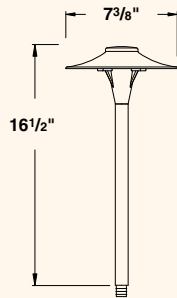

**4700**  
 Aluminum  
 20 W max (halogen)  
 T3 Lamp or LED  
 LN-10 T3 Std

**4704**  
 Aluminum  
 20 W max (halogen)  
 T3 Lamp or LED  
 LN-10 T3 Std

**LED SPECIFICATIONS** Look for this mark on products where LED options are available.