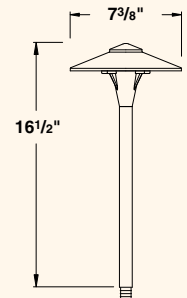

**4700**  
 Aluminum  
 20 W max (halogen)  
 T3 Lamp or LED  
 LN-10 T3 Std

**4704**  
 Aluminum  
 20 W max (halogen)  
 T3 Lamp or LED  
 LN-10 T3 Std

**LED SPECIFICATIONS** Look for this mark on products where LED options are available.