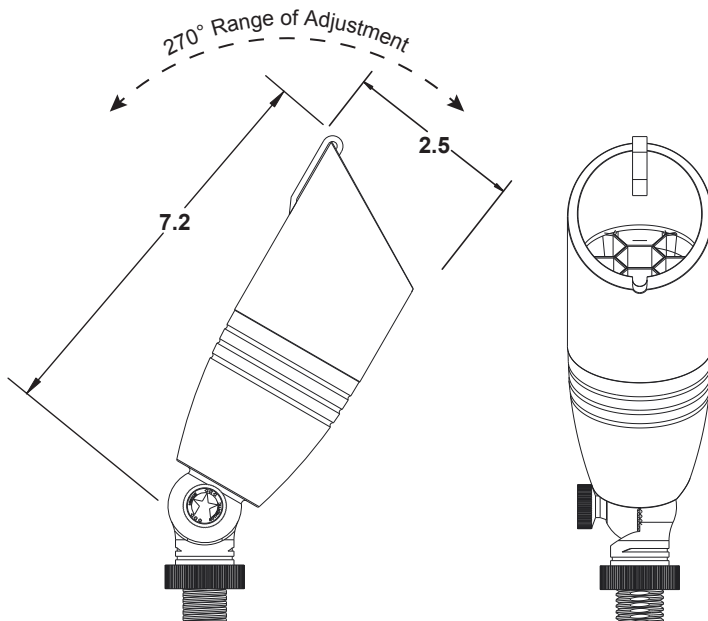

## Specifications:

- Solid cast brass construction
- Machined brass thumb screw
- High temperature LED *FLEX-FIT™* gasket
- PAR36 screw terminal lamp connection
- Premium grade direct burial cable
- Complete lens set included
- 8W max. LED lamp / 35W max. halogen
- Large Stabilizer mounting stake included
- Weathered brass finish standard
- Limited lifetime warranty