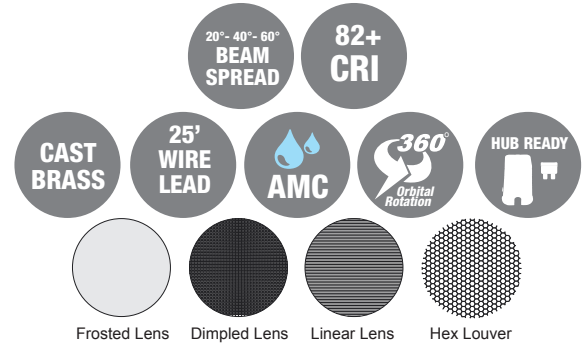

## Specifications:

- Solid cast brass construction
- Machined brass thumb screw
- High temperature LED *FLEX-FIT™* gasket
- PAR36 screw terminal lamp connection
- Premium grade direct burial cable
- Complete lens set included
- 8W max. LED lamp / 35W max. halogen
- Large Stabilizer mounting stake included
- Weathered brass finish standard
- Limited lifetime warranty

## Light Distribution Cones:

### LED-8W-CM6FL27K

	Illuminance at a Distance		
	Center Beam fc	Beam Width	
4.3R	81.8 fc	3.0 ft	3.1 ft
8.7R	20.0 fc	6.2 ft	6.2 ft
13.0R	8.95 fc	9.2 ft	9.2 ft
17.3R	5.06 fc	12.3 ft	12.3 ft
21.7R	3.21 fc	15.4 ft	15.4 ft
26.0R	2.24 fc	18.4 ft	18.4 ft

### LED-8W-CM6FL30K

	Illuminance at a Distance		
	Center Beam fc	Beam Width	
4.3ft	86.1 fc	3.0 ft	3.0 ft
8.7ft	21.0 fc	6.1 ft	6.0 ft
13.0ft	9.42 fc	9.1 ft	9.0 ft
17.3ft	5.32 fc	12.1 ft	12.0 ft
21.7ft	3.38 fc	15.2 ft	15.0 ft
26.0ft	2.35 fc	18.2 ft	18.0 ft