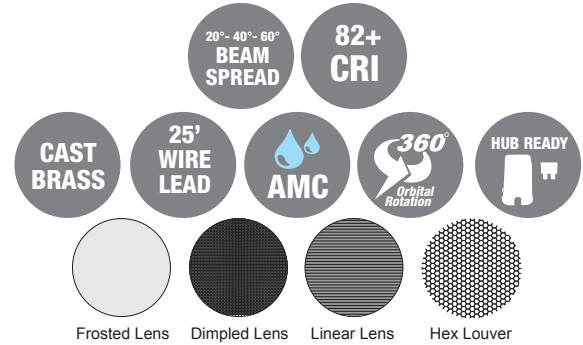

PRODUCT SPECIFICATIONS

PROJECT:	
MODEL #:	
LAMP(S):	
NOTES:	

Specifications:

- Solid cast brass construction
- High temperature silicone o-rings
- Specification grade, beryllium copper socket
- Premium grade direct burial cable
- AMC - Anti-Moisture Connections
- Revolutionary ball and joint Orbital Mount allowing a 360° rotation
- 8W max. LED lamp / 35W max. halogen
- Large Gravity mounting stake included
- Weathered brass finish standard
- Limited lifetime warranty

Light Distribution Cones:

LED-8W-CM6FL27K

	Illuminance at a Distance		
	Center Beam fc	Beam Width	
4.3R	81.8 fc	3.0 ft	3.1 ft
8.7R	20.0 fc	6.2 ft	6.2 ft
13.0R	8.95 fc	9.2 ft	9.2 ft
17.3R	5.06 fc	12.3 ft	12.3 ft
21.7R	3.21 fc	15.4 ft	15.4 ft
26.0R	2.24 fc	18.4 ft	18.4 ft

■ Vert. Spread: 39.0°
■ Horiz. Spread: 39.1°

LED-8W-CM6FL30K

	Illuminance at a Distance		
	Center Beam fc	Beam Width	
4.3ft	86.1 fc	3.0 ft	3.0 ft
8.7ft	21.0 fc	6.1 ft	6.0 ft
13.0ft	9.42 fc	9.1 ft	9.0 ft
17.3ft	5.32 fc	12.1 ft	12.0 ft
21.7ft	3.38 fc	15.2 ft	15.0 ft
26.0ft	2.35 fc	18.2 ft	18.0 ft

■ Vert. Spread: 38.5°
■ Horiz. Spread: 38.2°

NOTE: Light cones are depicted without supplied lenses. Maximum wattage shown, for all other wattage options please refer to uniquelighting.com/beamspreads.