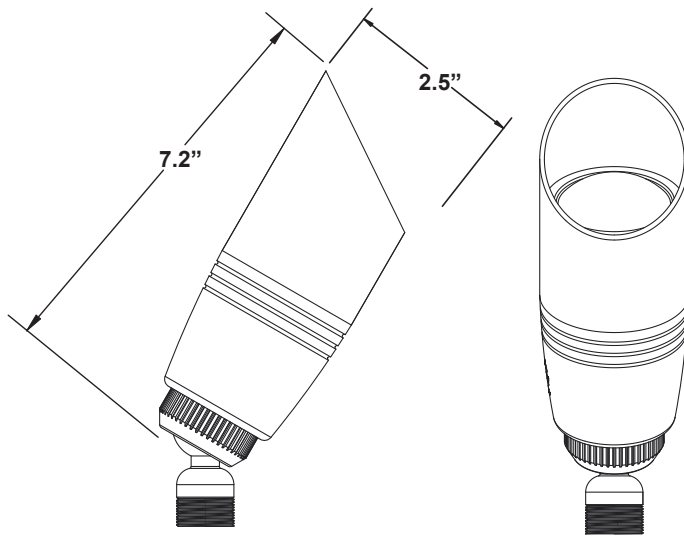

PRODUCT SPECIFICATIONS

PROJECT:	
MODEL #:	
LAMP(S):	
NOTES:	

Specifications:

- Solid cast brass construction
- High temperature silicone o-rings
- Specification grade, beryllium copper socket
- Premium grade direct burial cable
- AMC - Anti-Moisture Connections
- Revolutionary ball and joint Orbital Mount allowing a 360° rotation
- 8W max. LED lamp / 35W max. halogen
- Large Gravity mounting stake included
- Weathered brass finish standard
- Limited lifetime warranty

Light Distribution Cones:

LED-8W-CM6FL27K

	Illuminance at a Distance		
	Center Beam fc	Beam Width	
4.3R	81.8 fc	3.0 ft	3.1 ft
8.7R	20.0 fc	6.2 ft	6.2 ft
13.0R	8.95 fc	9.2 ft	9.2 ft
17.3R	5.06 fc	12.3 ft	12.3 ft
21.7R	3.21 fc	15.4 ft	15.4 ft
26.0R	2.24 fc	18.4 ft	18.4 ft

■ Vert. Spread: 39.0°
■ Horiz. Spread: 39.1°

LED-8W-CM6FL30K

	Illuminance at a Distance		
	Center Beam fc	Beam Width	
4.3ft	86.1 fc	3.0 ft	3.0 ft
8.7ft	21.0 fc	6.1 ft	6.0 ft
13.0ft	9.42 fc	9.1 ft	9.0 ft
17.3ft	5.32 fc	12.1 ft	12.0 ft
21.7ft	3.38 fc	15.2 ft	15.0 ft
26.0ft	2.35 fc	18.2 ft	18.0 ft