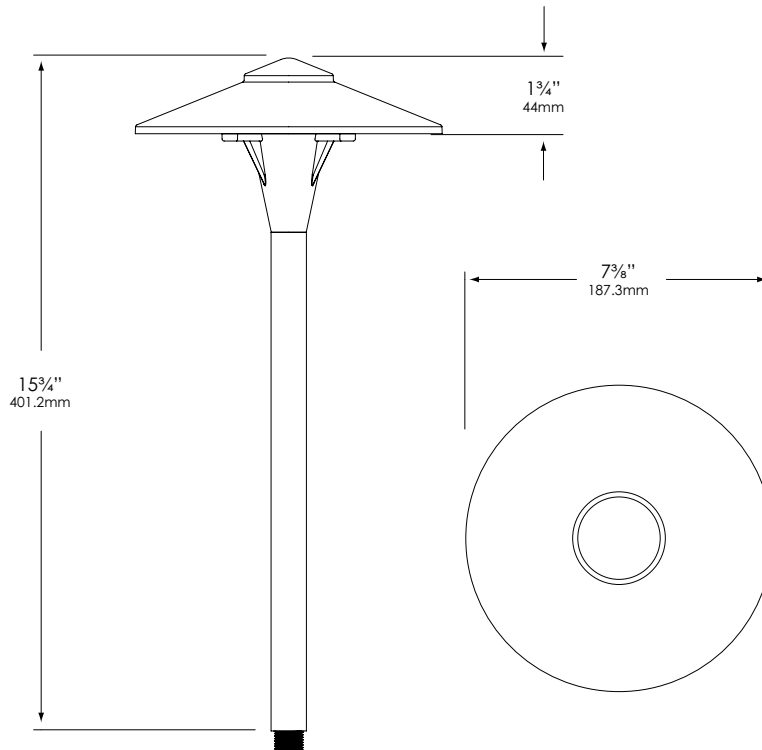

MOUNTING:

Bottom of stem threaded with ½" NPT. Fixture may be mounted into threaded hubs in junction boxes, ground stakes, or floor-mounting

canopies. Please see fixture ordering information for mounting selection.

FASTENERS:

All fasteners are stainless steel.

WIRING:

Prewired with a three-foot pigtail of 18-2 direct-burial cable and underground connectors for a secure connection to supply cable.

All Vista luminaires are [MADE IN U.S.A.](#)

DIMENSIONS:

Vista Professional Outdoor Lighting reserves the right to modify the design and/or construction of the fixture shown without further notification.

SPECIFICATION SHEET

MODEL 4704-LED Landscape Series • Path & Spread Lights