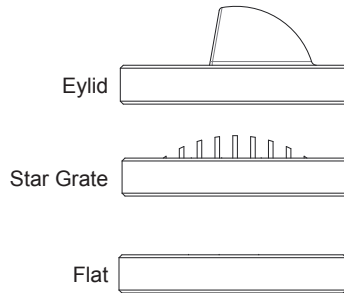

PRODUCT SPECIFICATIONS

PROJECT:	
MODEL #:	
LAMP(S):	
NOTES:	

Ey lid = 5.5" Overall height
Star Grate = 4.8" Overall height
Flat = 4.5" Overall height

Optional Brass Top

Specifications:

- Solid cast brass and composite construction
- High temperature silicone o-rings
- Specification grade, beryllium copper socket
- Premium grade direct burial cable
- AMC - Anti-Moisture Connections
- 8W max. LED lamp / 20W max. halogen
- Large PBT sleeve included
- Weathered brass finish standard
- 15 year warranty

Light Distribution Cones:

LED-8W-CM6FL27K

LED-8W-CM6FL30K

NOTE: Light cones are depicted without supplied lenses. Maximum wattage shown, for all other wattage options please refer to uniquelighting.com/beamspreads.