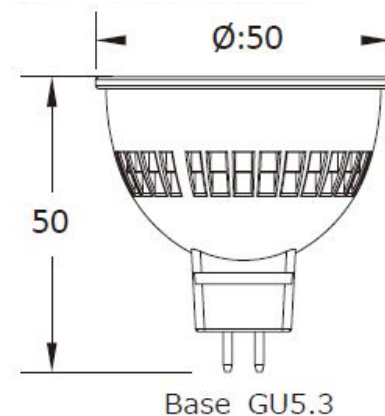

LAMP LIFE: 25,000 hr.

BEAM SPREAD: 40° Flood

COLOR TEMP.: 2700K or / Red/Green/Blue adjustability
3000K or / Red/Green/Blue adjustability

VOLT AMPS: 6.4

Dimensions:

All dimensions in mm.

MODEL NUMBER

LED-5W-BM6F-RGB27
LED-5W-BM6F-RGB30