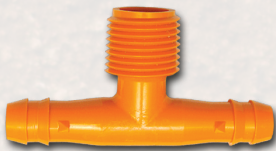

SW1403-003

SW1429-003 Poly Swing/Funny Coupler
SW1429-099 Poly Coupler Adapter 3/4" PE to Swing
SW1429-129 Poly Coupler Adapter 1" PE to Swing

SW1401-003 Poly Swing/Funny Tee