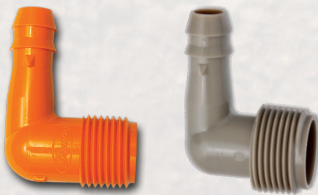

**KwikAdapt line offers fast, secure connections from Polyethylene pipe to Swing or Drip pipe in a one piece design**

**SW1401-099 & SW1401-129**

- Barb & Spike combination keeps the Swing pipe in place under pressure surges
- Faster to install
- Save on labor cost
- Strong & convenient

**SW1413-073 & SW1413-099**

**SW1401-099** 3/4" Poly X Swing/Funny Tee  
**SW1401-129** 1" Poly X Swing/Funny Tee

**SW1413-073** 1/2" MPT X Swing/Funny Elbow  
**SW1413-099** 3/4" MPT X Swing/Funny Elbow