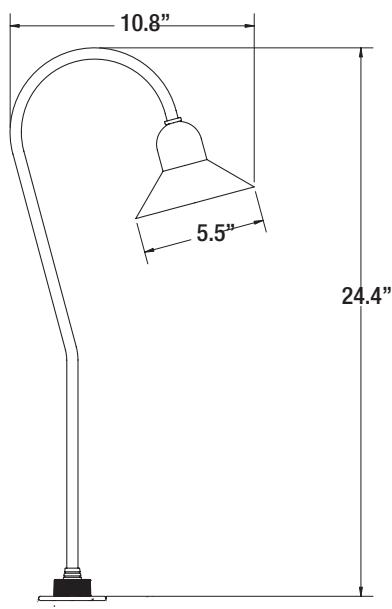

PRODUCT SPECIFICATIONS

PROJECT:	
MODEL #:	
LAMP(S):	
NOTES:	

Specifications:

- Solid brass construction
- Specification grade beryllium copper socket
- Premium grade direct burial cable
- Frosted borosilicate lens
- 2W max. LED lamp / 20W max. halogen
- Slotted composite stake with brass threaded insert included
- Weathered brass finish standard
- Limited lifetime warranty

Light Distribution Cones:
N/A

NOTE: Light cones are depicted without supplied lenses. Maximum wattage shown, for all other wattage options please refer to uniquelighting.com/beamspreads.

UL 2108:2004 R12.07
CSA C22.2.9.0-96 (R2006)