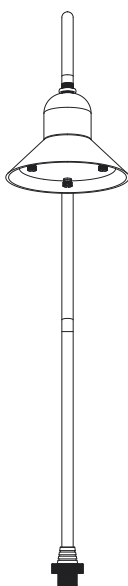

PRODUCT SPECIFICATIONS

PROJECT:	
MODEL #:	
LAMP(S):	
NOTES:	

Specifications:

- Solid brass construction
- Specification grade beryllium copper socket
- Premium grade direct burial cable
- Frosted borosilicate lens
- 2W max. LED lamp / 20W max. halogen
- Slotted composite stake with brass threaded insert included
- Weathered brass finish standard
- Limited lifetime warranty

Light Distribution Cones:
N/A

NOTE: Light cones are depicted without supplied lenses. Maximum wattage shown, for all other wattage options please refer to uniquelighting.com/beamspreads.

UL 2108:2004 R12.07
CSA C22.2.9.0-96 (R2006)

www.uniquelighting.com

Fixtures

Part Number

JUPI-NL
JUPI-NL-0
JUPI-NL-50
JUPI-NL-P

Description

JUPITER BR NL 25'WL WB
JUPITER BR NL NWL WB
JUPITER BR NL 50'WL WB
JUPITER BR NL 25'WL PNT

Accessories

Part Number