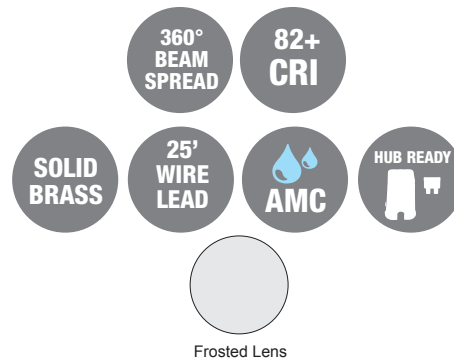

PRODUCT SPECIFICATIONS

PROJECT:	
MODEL #:	
LAMP(S):	
NOTES:	

Specifications:

- Solid brass construction
- Specification grade beryllium copper socket
- Premium grade direct burial cable
- Frosted borosilicate lens
- 2W max. LED lamp / 20W max. halogen
- Slotted composite stake with brass threaded insert included
- Weathered brass finish standard
- Limited lifetime warranty

Light Distribution Cones:
N/A

NOTE: Light cones are depicted without supplied lenses. Maximum wattage shown, for all other wattage options please refer to uniquelighting.com/beamspreads.

UL 2108:2004 R12.07
CSA C22.2.9.0-96 (R2006)