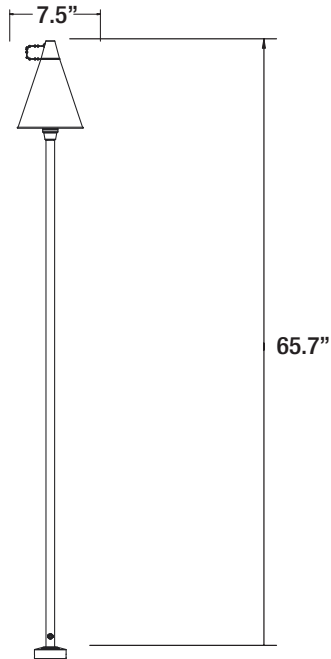

### Specifications:

- Solid brass or copper construction
- Threaded brass collar
- Specification grade beryllium copper socket
- Premium grade direct burial cable
- 2W max. LED lamp / 20W max. halogen
- Large Perma Post mounting stake included
- Weathered brass finish standard
- Limited lifetime warranty