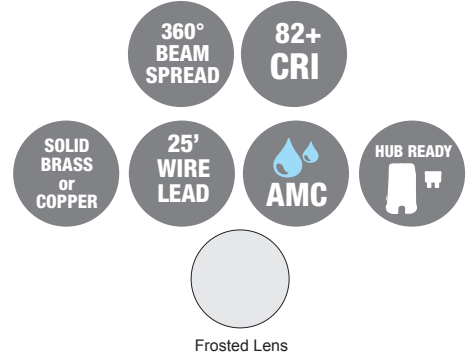

### Specifications:

- Solid brass or copper construction
- Threaded brass collar
- Specification grade beryllium copper socket
- Premium grade direct burial cable
- 2W max. LED lamp / 20W max. halogen
- Large Perma Post mounting stake included
- Weathered brass finish standard
- Limited lifetime warranty