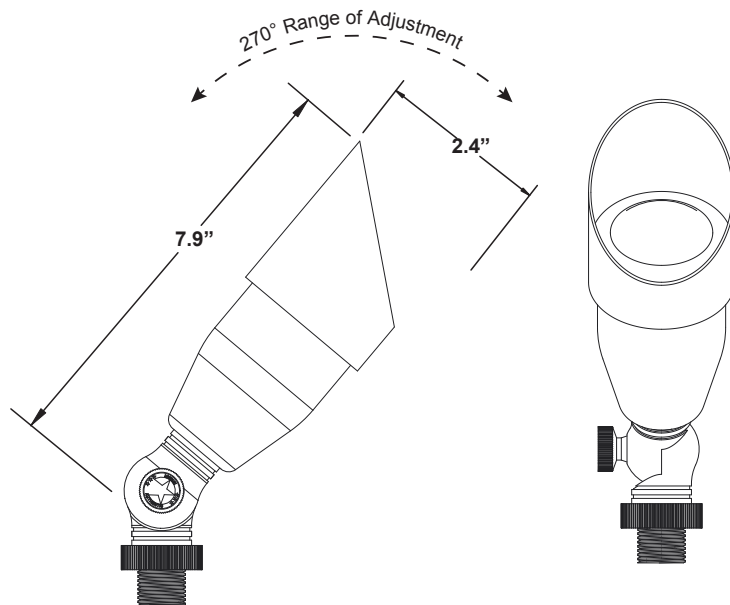

PRODUCT SPECIFICATIONS

PROJECT:	
MODEL #:	
LAMP(S):	
NOTES:	

Specifications:

- Solid cast brass construction
- Machined brass thumb screw
- High temperature LED *FLEX-FIT™* gasket
- Specification grade, beryllium copper socket
- Premium grade direct burial cable
- 8W max. LED lamp / 35W max. halogen
- Large Stabilizer mounting stake included
- Weathered brass finish standard
- 15 year warranty

Light Distribution Cones:

LED-8W-CM6FL27K

	Illuminance at a Distance	
	Center Beam fc	Beam Width
4.3ft	81.8 fc	3.0 ft 3.1 ft
8.7ft	20.0 fc	6.2 ft 6.2 ft
13.0ft	8.95 fc	9.2 ft 9.2 ft
17.3ft	5.06 fc	12.3 ft 12.3 ft
21.7ft	3.21 fc	15.4 ft 15.4 ft
26.0ft	2.24 fc	18.4 ft 18.4 ft

■ Vert. Spread: 39.0°
■ Horiz. Spread: 39.1°

LED-8W-CM6FL30K

	Illuminance at a Distance	
	Center Beam fc	Beam Width
4.3ft	86.1 fc	3.0 ft 3.0 ft
8.7ft	21.0 fc	6.1 ft 6.0 ft
13.0ft	9.42 fc	9.1 ft 9.0 ft
17.3ft	5.32 fc	12.1 ft 12.0 ft
21.7ft	3.38 fc	15.2 ft 15.0 ft
26.0ft	2.35 fc	18.2 ft 18.0 ft

■ Vert. Spread: 38.5°
■ Horiz. Spread: 38.2°

NOTE: Light cones are depicted without supplied lenses. Maximum wattage shown, for all other wattage options please refer to uniquelighting.com/beamspreads.