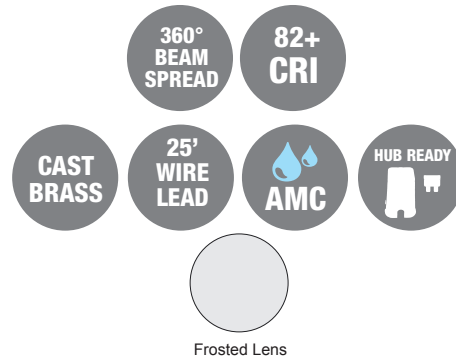

PRODUCT SPECIFICATIONS

PROJECT:	
MODEL #:	
LAMP(S):	
NOTES:	

Specifications:

- Cast brass construction
- Specification grade beryllium copper socket
- Premium grade direct burial cable
- Frosted borosilicate lens
- 2W max. LED lamp / 20W max. halogen
- Mounting hardware included
- Weathered brass finish standard
- Limited lifetime warranty

Light Distribution Cones:
N/A

NOTE: Light cones are depicted without supplied lenses. Maximum wattage shown, for all other wattage options please refer to uniquelighting.com/beamspreads.

UL 2108:2004 R12.07
CSA C22.2.9.0-96 (R2006)