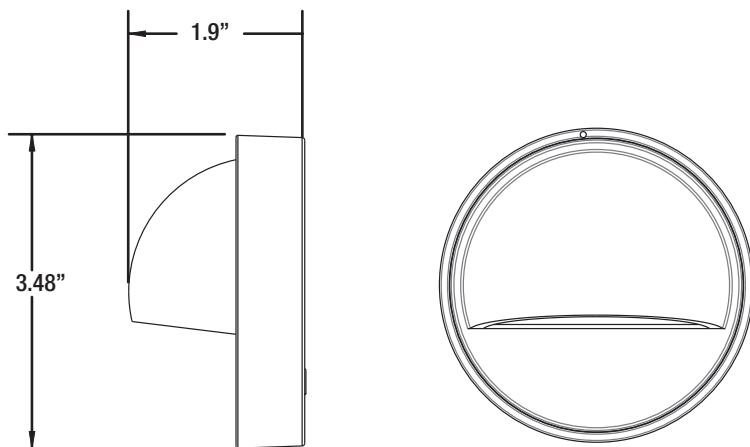

PRODUCT SPECIFICATIONS

PROJECT:	
MODEL #:	
LAMP(S):	
NOTES:	

Specifications:

- Cast brass construction
- Specification grade beryllium copper socket
- Premium grade direct burial cable
- Frosted borosilicate lens
- 2W max. LED lamp / 20W max. halogen
- Mounting hardware included
- Weathered brass finish standard
- Limited lifetime warranty

Light Distribution Cones:
N/A

NOTE: Light cones are depicted without supplied lenses. Maximum wattage shown, for all other wattage options please refer to uniquelighting.com/beamspreads.

UL 2108:2004 R12.07
CSA C22.2.9.0-96 (R2006)