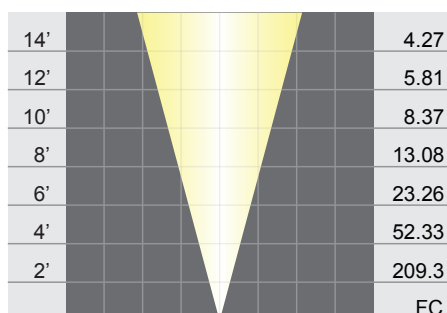

MR16 LED: LED-3W-CM6FL27K

Wattage: 3W

Beam Spread: 40°

MR16 LED: LED-4W-CMF6FL27K

Wattage: 4W

Beam Spread: 40°

MR16 LED: LED-4W-CM6FL30K

Wattage: 4W

Beam Spread: 40°

MR16 LED: LED-4W-CM6SP27K

Wattage: 4W

Beam Spread: 20°

MR16 LED: LED-4W-CM6WF27K

Wattage: 5W

Beam Spread: 60°

MR16 LED: LED-5W-CM6FL27K

Wattage: 5W

Beam Spread: 40°

MR16 LED: LED-5W-CM6FL30K

Wattage: 5W

Beam Spread: 40°

MR16 LED: LED-5W-CM6FL50K

Wattage: 5W

Beam Spread: 40°

14'		14.86
12'		20.23
10'		29.12
8'		45.51
6'		80.9
4'		182.03
2'		728.12
		FC

MR16 LED: LED-8W-CM6SP27K

Wattage: 8W

Beam Spread: 20°

14'		2.91
12'		3.95
10'		5.69
8'		8.9
6'		15.83
4'		35.59
2'		142.37
		FC