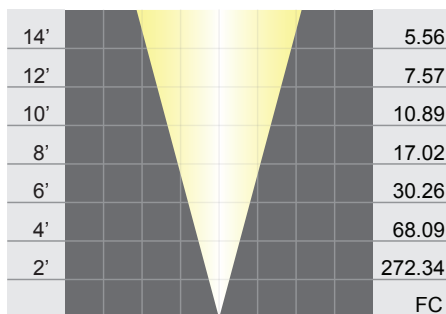

MR16 LED: LED-3W-CM6FL27K

Wattage: 3W

Beam Spread: 40°

MR16 LED: LED-4W-CMF6FL27K

Wattage: 4W

Beam Spread: 40°

MR16 LED: LED-4W-CM6FL30K

Wattage: 4W

Beam Spread: 40°

MR16 LED: LED-4W-CM6SP27K

Wattage: 4W

Beam Spread: 20°

MR16 LED: LED-4W-CM6WF27K

Wattage: 5W

Beam Spread: 60°

MR16 LED: LED-5W-CM6FL27K

Wattage: 5W

Beam Spread: 40°

MR16 LED: LED-5W-CM6FL30K

Wattage: 5W

Beam Spread: 40°

MR16 LED: LED-5W-CM6FL50K

Wattage: 5W

Beam Spread: 40°

14'		14.86
12'		20.23
10'		29.12
8'		45.51
6'		80.9
4'		182.03
2'		728.12
		FC

MR16 LED: LED-8W-CM6SP27K

Wattage: 8W

Beam Spread: 20°

14'		2.91
12'		3.95
10'		5.69
8'		8.9
6'		15.83
4'		35.59
2'		142.37
		FC