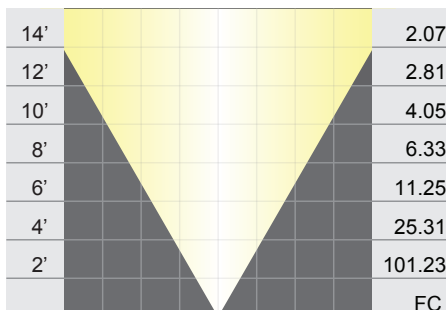

MR16 LED: LED-5W-CM6WF27K

Wattage: 5W

Beam Spread: 60°