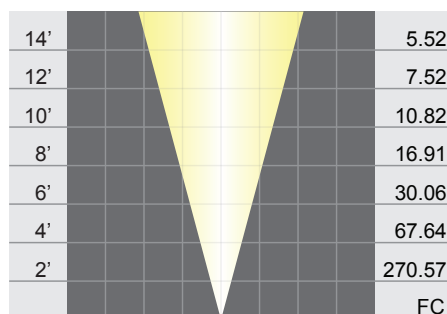

MR16 LED: LED-3W-CM6FL27K

Wattage: 3W

Beam Spread: 40°

MR16 LED: LED-4W-CMF6FL27K

Wattage: 4W

Beam Spread: 40°

MR16 LED: LED-4W-CM6FL30K

Wattage: 4W

Beam Spread: 40°

MR16 LED: LED-4W-CM6SP27K

Wattage: 4W

Beam Spread: 20°

MR16 LED: LED-4W-CM6WF27K

Wattage: 5W

Beam Spread: 60°

MR16 LED: LED-5W-CM6FL27K

Wattage: 5W

Beam Spread: 40°

MR16 LED: LED-5W-CM6FL30K

Wattage: 5W

Beam Spread: 40°

MR16 LED: LED-5W-CM6FL50K

Wattage: 5W

Beam Spread: 40°

14'		14.86
12'		20.23
10'		29.12
8'		45.51
6'		80.9
4'		182.03
2'		728.12
		FC

MR16 LED: LED-8W-CM6SP27K

Wattage: 8W

Beam Spread: 20°

14'		2.91
12'		3.95
10'		5.69
8'		8.9
6'		15.83
4'		35.59
2'		142.37
		FC