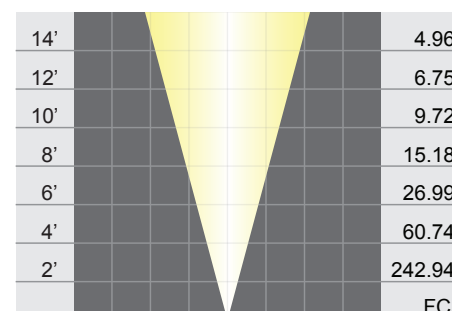

MR16 LED: LED-3W-CM6FL27K

Wattage: 3W

Beam Spread: 40°

MR16 LED: LED-4W-CMF6FL27K

Wattage: 4W

Beam Spread: 40°

MR16 LED: LED-4W-CM6FL30K

Wattage: 4W

Beam Spread: 40°

MR16 LED: LED-4W-CM6SP27K

Wattage: 4W

Beam Spread: 20°

MR16 LED: LED-4W-CM6WF27K

Wattage: 5W

Beam Spread: 60°

MR16 LED: LED-5W-CM6FL27K

Wattage: 5W

Beam Spread: 40°

MR16 LED: LED-5W-CM6FL30K

Wattage: 5W

Beam Spread: 40°

MR16 LED: LED-5W-CM6FL50K

Wattage: 5W

Beam Spread: 40°

14'		14.86
12'		20.23
10'		29.12
8'		45.51
6'		80.9
4'		182.03
2'		728.12
		FC

MR16 LED: LED-8W-CM6SP27K

Wattage: 8W

Beam Spread: 20°

14'		2.91
12'		3.95
10'		5.69
8'		8.9
6'		15.83
4'		35.59
2'		142.37
		FC