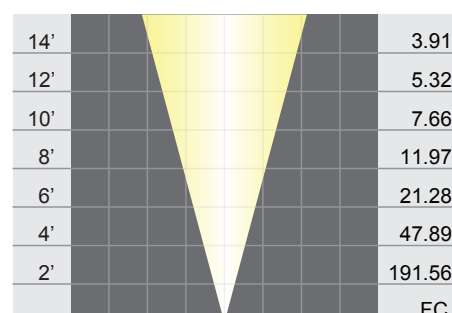

MR16 LED: LED-3W-CM6FL27K

Wattage: 3W

Beam Spread: 40°

MR16 LED: LED-4W-CMF6FL27K

Wattage: 4W

Beam Spread: 40°

MR16 LED: LED-4W-CM6FL30K

Wattage: 4W

Beam Spread: 40°

MR16 LED: LED-4W-CM6SP27K

Wattage: 4W

Beam Spread: 20°

MR16 LED: LED-4W-CM6WF27K

Wattage: 5W

Beam Spread: 60°

MR16 LED: LED-5W-CM6FL27K

Wattage: 5W

Beam Spread: 40°

MR16 LED: LED-5W-CM6FL30K

Wattage: 5W

Beam Spread: 40°

MR16 LED: LED-5W-CM6FL50K

Wattage: 5W

Beam Spread: 40°

14'		14.86
12'		20.23
10'		29.12
8'		45.51
6'		80.9
4'		182.03
2'		728.12
		FC

MR16 LED: LED-8W-CM6SP27K

Wattage: 8W

Beam Spread: 20°

14'		2.91
12'		3.95
10'		5.69
8'		8.9
6'		15.83
4'		35.59
2'		142.37
		FC