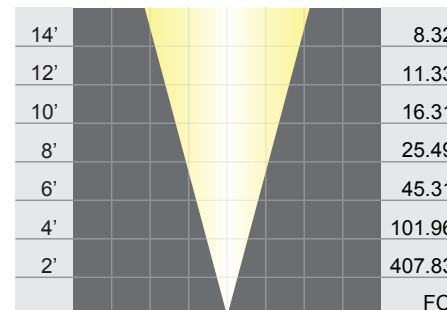

Beam Spread: 40°

MR16 LED: LED-4W-CM6SP27K

Wattage: 4W

Beam Spread: 20°

MR16 LED: LED-4W-CM6WF27K

Wattage: 5W

Beam Spread: 60°

MR16 LED: LED-5W-CM6FL27K

Wattage: 5W

Beam Spread: 40°

MR16 LED: LED-5W-CM6FL30K

Wattage: 5W

Beam Spread: 40°

MR16 LED: LED-5W-CM6FL50K

Wattage: 5W

Beam Spread: 40°

MR16 LED: LED-5W-CM6SP27K

Wattage: 5W

Beam Spread: 20°

MR16 LED: LED-5W-CM6WF27K

Wattage: 5W

Beam Spread: 60°

MR16 LED: LED-8W-CM6FL27K

Wattage: 8W

Beam Spread: 40°

MR16 LED: LED-8W-CM6FL30K

Wattage: 8W

Beam Spread: 40°

14'		6.41
12'		8.73
10'		12.57
8'		19.64
6'		34.92
4'		78.57
2'		314.29
		FC

MR16 LED: LED-8W-CM6FL50K

Wattage: 8W

Beam Spread: 40°