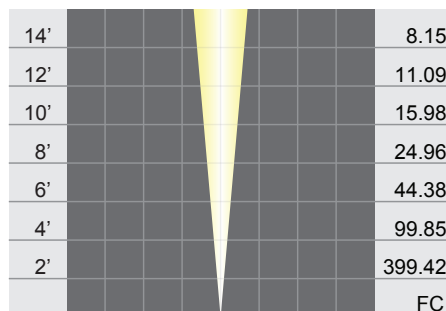

MR16 LED: LED-3W-CM6FL27K

Wattage: 3W

Beam Spread: 40°

MR16 LED: LED-4W-CMF6FL27K

Wattage: 4W

Beam Spread: 40°

MR16 LED: LED-4W-CM6FL30K

Wattage: 4W

Beam Spread: 40°

MR16 LED: LED-4W-CM6SP27K

Wattage: 4W

Beam Spread: 20°

MR16 LED: LED-4W-CM6WF27K

Wattage: 5W

Beam Spread: 60°

MR16 LED: LED-5W-CM6FL27K

Wattage: 5W

Beam Spread: 40°

MR16 LED: LED-5W-CM6FL30K

Wattage: 5W

Beam Spread: 40°

MR16 LED: LED-5W-CM6FL50K

Wattage: 5W

Beam Spread: 40°

14'		14.86
12'		20.23
10'		29.12
8'		45.51
6'		80.9
4'		182.03
2'		728.12
		FC

MR16 LED: LED-8W-CM6SP27K

Wattage: 8W

Beam Spread: 20°

14'		2.91
12'		3.95
10'		5.69
8'		8.9
6'		15.83
4'		35.59
2'		142.37
		FC