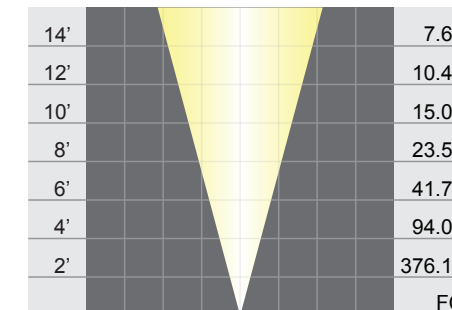

Beam Spread: 40°

MR16 LED: LED-4W-CM6SP27K

Wattage: 4W

Beam Spread: 20°

MR16 LED: LED-4W-CM6WF27K

Wattage: 5W

Beam Spread: 60°

MR16 LED: LED-5W-CM6FL27K

Wattage: 5W

Beam Spread: 40°

MR16 LED: LED-5W-CM6FL30K

Wattage: 5W

Beam Spread: 40°

MR16 LED: LED-5W-CM6FL50K

Wattage: 5W

Beam Spread: 40°

MR16 LED: LED-5W-CM6SP27K

Wattage: 5W

Beam Spread: 20°

MR16 LED: LED-5W-CM6WF27K

Wattage: 5W

Beam Spread: 60°

MR16 LED: LED-8W-CM6FL27K

Wattage: 8W

Beam Spread: 40°

MR16 LED: LED-8W-CM6FL30K

Wattage: 8W

Beam Spread: 40°

14'		6.41
12'		8.73
10'		12.57
8'		19.64
6'		34.92
4'		78.57
2'		314.29
		FC

MR16 LED: LED-8W-CM6FL50K

Wattage: 8W

Beam Spread: 40°