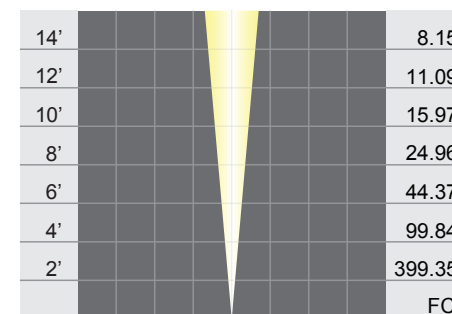

MR16 LED: LED-3W-CM6FL27K

Wattage: 3W

Beam Spread: 40°

MR16 LED: LED-4W-CMF6FL27K

Wattage: 4W

Beam Spread: 40°

MR16 LED: LED-4W-CM6FL30K

Wattage: 4W

Beam Spread: 40°

MR16 LED: LED-4W-CM6SP27K

Wattage: 4W

Beam Spread: 20°

MR16 LED: LED-4W-CM6WF27K

Wattage: 5W

Beam Spread: 60°

MR16 LED: LED-5W-CM6FL27K

Wattage: 5W

Beam Spread: 40°

MR16 LED: LED-5W-CM6FL30K

Wattage: 5W

Beam Spread: 40°

MR16 LED: LED-5W-CM6FL50K

Wattage: 5W

Beam Spread: 40°

MR16 LED: LED-5W-CM6SP27K

Wattage: 5W

Beam Spread: 20°

MR16 LED: LED-5W-CM6WF27K

Wattage: 5W

Beam Spread: 60°

MR16 LED: LED-8W-CM6FL27K

Wattage: 8W