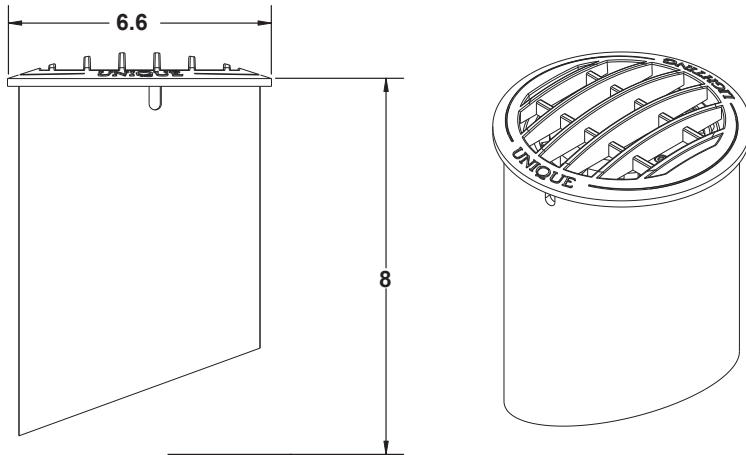

PRODUCT SPECIFICATIONS

PROJECT:	
MODEL #:	
LAMP(S):	
NOTES:	

Specifications:

- Impact resistant resin housing
- Resin or cast brass debris guard option available*
- High temperature rubber lamp retainer
- PAR36 screw terminal lamp connection
- Premium grade direct burial cable
- 13W max. LED lamp / 50W max. halogen
- 5 year warranty

*Debris guard option available on F200-GR (resin) or F200-SG (cast brass)

Light Distribution Cones

LED-13W-CPFL27K

	Illuminance at a Distance	
	Center Beam fc	Field Width
4.3ft	56.7 fc	5.5 ft 5.6 ft
8.7ft	13.9 fc	11.1 ft 11.4 ft
13.0ft	6.21 fc	16.5 ft 17.0 ft
17.3ft	3.51 fc	22.0 ft 22.7 ft
21.7ft	2.23 fc	27.6 ft 28.5 ft
26.0ft	1.55 fc	33.1 ft 34.1 ft

■ Vert. Spread: 64.9°
■ Horiz. Spread: 66.5°

LED-13W-CPFL30K

	Illuminance at a Distance	
	Center Beam fc	Beam Width
4.3ft	61.8 fc	3.3 ft 3.1 ft
8.7ft	15.1 fc	6.7 ft 6.3 ft
13.0ft	6.77 fc	10.0 ft 9.4 ft
17.3ft	3.82 fc	13.3 ft 12.5 ft
21.7ft	2.43 fc	16.7 ft 15.7 ft
26.0ft	1.69 fc	20.0 ft 18.8 ft

■ Vert. Spread: 42.2°
■ Horiz. Spread: 39.8°

NOTE: Light cones are depicted without supplied lenses. Maximum wattage shown, for all other wattage options please refer to uniquelighting.com/beamspreads.

UL 2108:2004 R12.07
CSA C22.2.9.0-96 (R2006)

Unique Lighting Systems® reserves the right to modify the design and/or construction of the fixture shown without further notification.