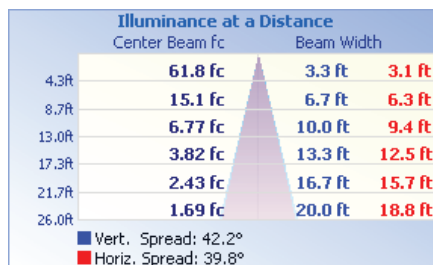

PRODUCT SPECIFICATIONS

PROJECT:	
MODEL #:	
LAMP(S):	
NOTES:	

Specifications:

- Impact resistant resin housing
- Resin debris guard with hex louver
- High temperature rubber lamp retainer
- PAR36 screw terminal lamp connection
- Premium grade direct burial cable
- 13W max. LED lamp / 50W max. halogen
- 5 year warranty

Light Distribution Cones

LED-13W-CPFL27K

LED-13W-CPFL30K

NOTE: Light cones are depicted without supplied lenses. Maximum wattage shown, for all other wattage options please refer to uniquelighting.com/beamspreads.