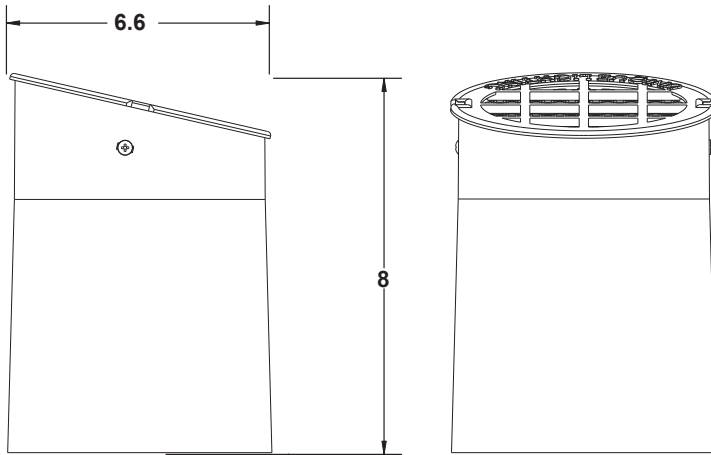

PRODUCT SPECIFICATIONS

PROJECT:	
MODEL #:	
LAMP(S):	
NOTES:	

Specifications:

- Impact resistant resin housing
- Resin debris guard with hex louver
- High temperature rubber lamp retainer
- PAR36 screw terminal lamp connection
- Premium grade direct burial cable
- 13W max. LED lamp / 50W max. halogen
- 5 year warranty

Light Distribution Cones

LED-13W-CPFL27K

LED-13W-CPFL30K

NOTE: Light cones are depicted without supplied lenses. Maximum wattage shown, for all other wattage options please refer to uniquelighting.com/beamspreads.