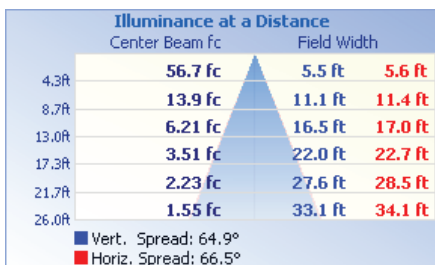

Light Distribution Cones

LED-13W-CPFL27K

LED-13W-CPFL30K

NOTE: Light cones are depicted without supplied lenses. Maximum wattage shown, for all other wattage options please refer to uniquelighting.com/beamspreads.