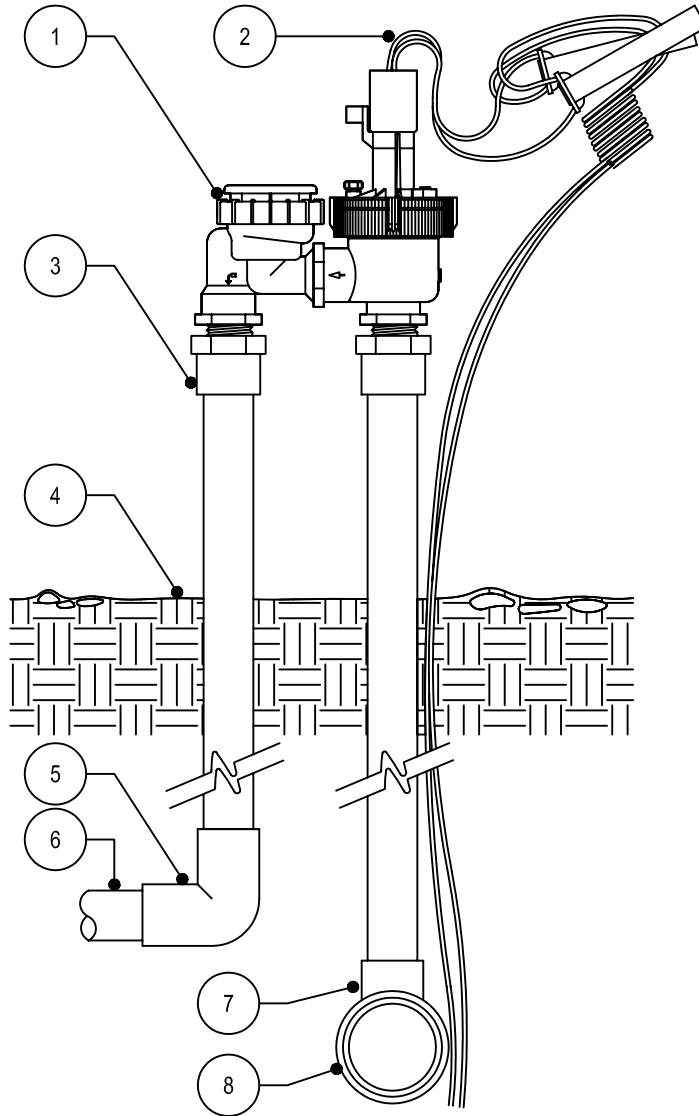

TORO-IRRIGATION DIVISION
 5825 JASMINE STREET
 RIVERSIDE, CA 92504
 TOLL FREE: 1-800-664-4740
 PHONE: (951) 785-3152
 FAX: (951) 359-1870
 www.toro.com

LEGEND

1. TORO AVB REMOTE CONTROL VALVE WITH FLOW CONTROL AND WIRED SOLENOID MODEL NO. EZF-29-03 OR EZF-29-04. SEE LEGEND.
2. CONTROL WIRES WITH 12" MIN. SERVICE COIL AND WATERPROOF WIRE SPLICE CONNECTORS
3. PVC MALE ADAPTER (TYP.)
4. FINISHED GRADE
5. PVC ELBOW (TYP.)
6. PVC LATERAL LINE SCH. 80 SEE SPECS. FOR DEPTH
7. PVC TEE OR ELBOW (TYP.)
8. PVC MAIN LINE SCH. 80 SEE SPECS. FOR DEPTH

SECTION/ELEVATION
 NOT TO SCALE

NOTES:

1. SET VALVE 6" MIN. ABOVE HIGHEST SPRINKLER SERVED (CHECK LOCAL CODES).
2. SEE PLANS, LEGEND AND SPECIFICATIONS FOR ADDITIONAL INSTALLATION NOTES.

NOTES:

1. INSTALLATION TO BE COMPLETED IN ACCORDANCE WITH MANUFACTURERS SPECIFICATIONS.
2. DO NOT SCALE DRAWINGS.
3. CONTRACTORS NOTE: FOR PRODUCT AND COMPANY INFORMATION VISIT www.CADdetails.com/info REFERENCE NUMBER 065-165c.

EZ-FLO[®] PLUS SERIES

3/4" AND 1" PLASTIC VALVE (AVB, WIRED SOLENOID) - WITH FLOW CONTROL