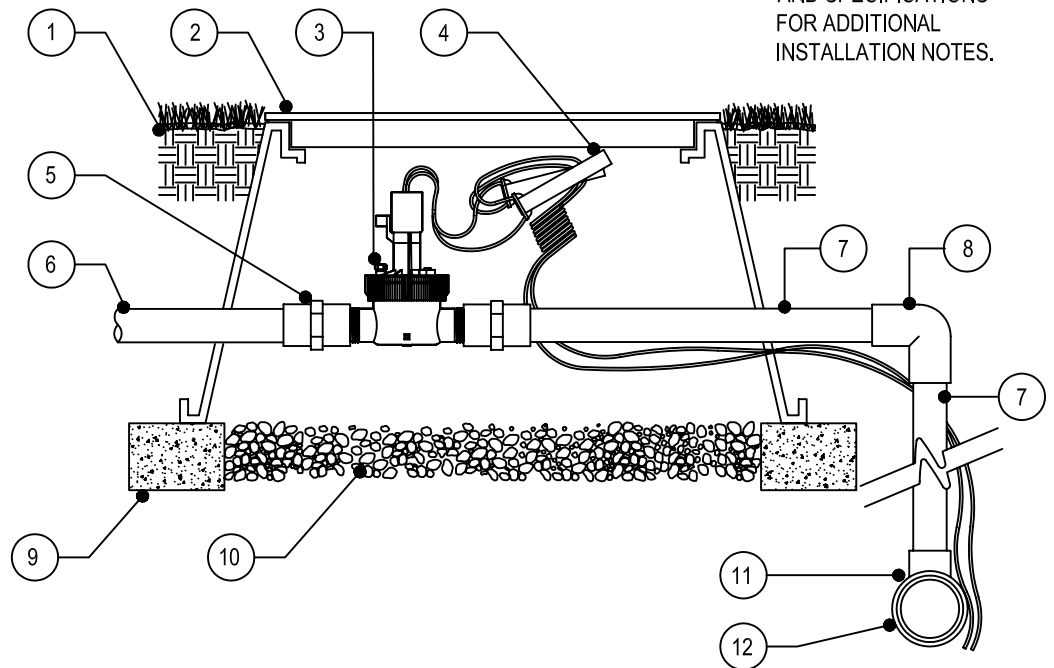

TORO-IRRIGATION DIVISION
 5825 JASMINE STREET
 RIVERSIDE, CA 92504
 TOLL FREE: 1-800-664-4740
 PHONE: (951) 785-3152
 FAX: (951) 359-1870
 www.toro.com

LEGEND

- 1. FINISHED GRADE
- 2. VALVE BOX & COVER
- 3. TORO MxM REMOTE CONTROL VALVE WITH FLOW CONTROL AND WIRED SOLENOID MODEL NO. EZF-21-04 SEE LEGEND.
- 4. CONTROL WIRES WITH 12" MIN. SERVICE COIL AND WATERPROOF WIRE SPLICE CONNECTORS
- 5. PVC FEMALE ADAPTER (TYP.)
- 6. POLY LATERAL LINE SEE SPECS. FOR DEPTH
- 7. PVC MAIN LINE LENGTH AS REQUIRED
- 8. PVC ELBOW
- 9. CONTINUOUS BRICK SUPPORTS
- 10. GRAVEL (1 CU. FT.)
- 11. PVC TEE OR ELBOW (TYP.)
- 12. PVC MAIN LINE (TYP.) SEE SPECS. FOR DEPTH

NOTES:
 SEE PLANS, LEGEND
 AND SPECIFICATIONS
 FOR ADDITIONAL
 INSTALLATION NOTES.

SECTION/ELEVATION
 NOT TO SCALE

NOTES:

- 1. INSTALLATION TO BE COMPLETED IN ACCORDANCE WITH MANUFACTURERS SPECIFICATIONS.
- 2. DO NOT SCALE DRAWINGS.
- 3. CONTRACTORS NOTE: FOR PRODUCT AND COMPANY INFORMATION VISIT www.CADdetails.com/info REFERENCE NUMBER 065-165h.

EZ-FLO[®] PLUS SERIES

1" PLASTIC VALVE (MxM THREADED, WIRED SOLENOID) - WITH FLOW CONTROL