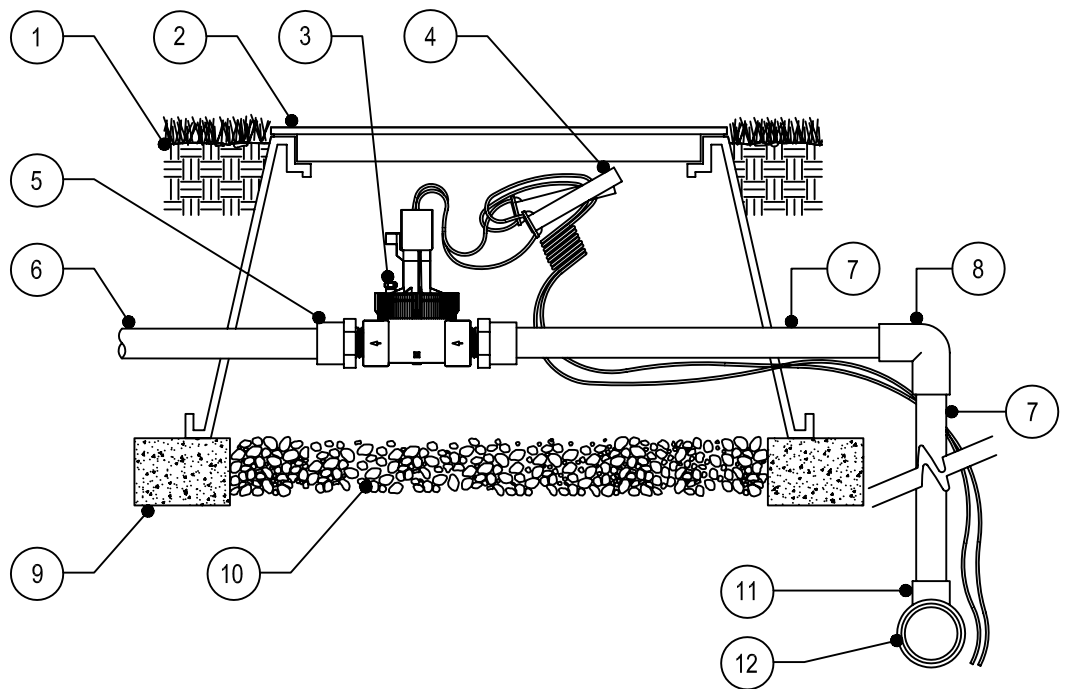

TORO-IRRIGATION DIVISION
 5825 JASMINE STREET
 RIVERSIDE, CA 92504
 TOLL FREE: 1-800-664-4740
 PHONE: (951) 785-3152
 FAX: (951) 359-1870
 www.toro.com

LEGEND

- 1. FINISHED GRADE
- 2. VALVE BOX & COVER
- 3. TORO FxF REMOTE CONTROL VALVE WITHOUT FLOW CONTROL AND WITH WIRED SOLENOID MODEL NO. EZF-06-04 SEE LEGEND.
- 4. CONTROL WIRES WITH 12" MIN. SERVICE COIL AND WATERPROOF WIRE SPLICE CONNECTORS
- 5. PVC MALE ADAPTER (TYP.)
- 6. PVC LATERAL LINE SEE SPECS. FOR DEPTH
- 7. PVC MAIN LINE LENGTH AS REQUIRED
- 8. PVC ELBOW
- 9. CONTINUOUS BRICK SUPPORTS
- 10. GRAVEL (1 CU. FT.)
- 11. PVC TEE OR ELBOW (TYP.)
- 12. PVC MAIN LINE (TYP.) SEE SPECS. FOR DEPTH

NOTES:
 SEE PLANS, LEGEND
 AND SPECIFICATIONS
 FOR ADDITIONAL
 INSTALLATION NOTES.

SECTION/ELEVATION
 NOT TO SCALE

NOTES:

- 1. INSTALLATION TO BE COMPLETED IN ACCORDANCE WITH MANUFACTURERS SPECIFICATIONS.
- 2. DO NOT SCALE DRAWINGS.
- 3. CONTRACTORS NOTE: FOR PRODUCT AND COMPANY INFORMATION VISIT www.CADdetails.com/info REFERENCE NUMBER 065-165e.

EZ-FLO® PLUS SERIES

1" PLASTIC VALVE (FxF THREADED, WIRED SOLENOID) - WITHOUT FLOW CONTROL