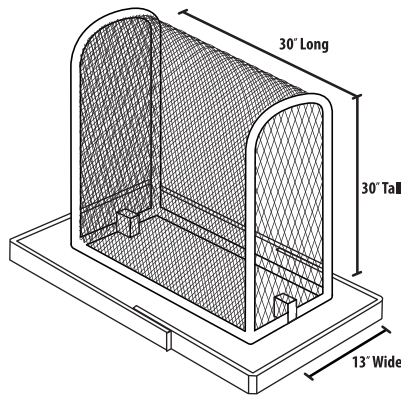

GREAT PRICE

Everything Included Backflow Cage Kit

■ KIT INCLUDES TWO PADLOCKS

- SAVE MONEY
- No need to purchase forms and stakes separately
- Only 20 minutes to install
- Kit will fit up to a 2" device.
The Cage is 30" tall x 30" long x 13" deep
- Only one trip needed to install
- This is an easy up-sale to include on your projects

Budget Kage™ by BackFlowArmor.com

Model 303013

Each Box Includes:

2 PADLOCKS

2 Anchors

4 Stakes

2 Wet Cement Pipes

1 Concrete Form