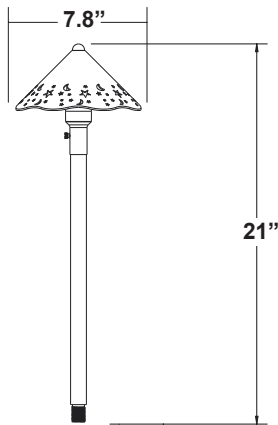

## Specifications:

- Solid brass construction
- Machined brass collar
- High temperature double o-ring retention collar
- Specification grade beryllium copper socket
- Premium grade direct burial cable
- Frosted borosilicate lens
- 2W max. LED lamp / 20W max. halogen
- Large Stabilizer mounting stake included
- Weathered brass finish standard
- Limited lifetime warranty