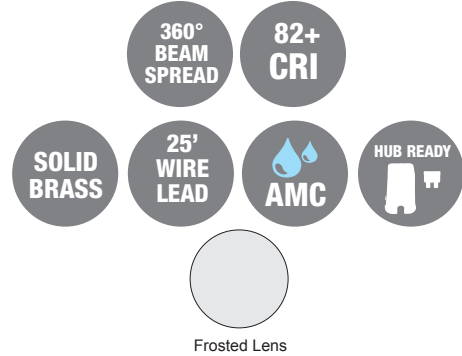

## Specifications:

- Solid brass construction
- Machined brass collar
- High temperature double o-ring retention collar
- Specification grade beryllium copper socket
- Premium grade direct burial cable
- Frosted borosilicate lens
- 2W max. LED lamp / 20W max. halogen
- Large Stabilizer mounting stake included
- Weathered brass finish standard
- Limited lifetime warranty