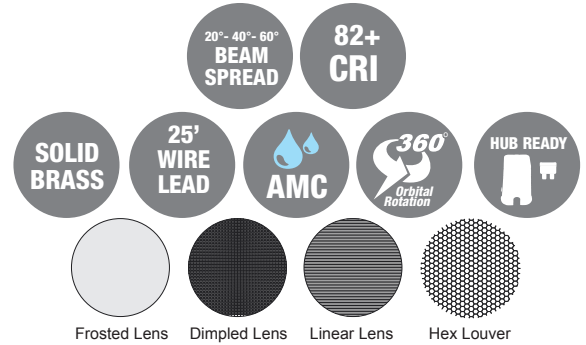

UNIQUE LIGHTING SYSTEMS®

PRODUCT SPECIFICATIONS

PROJECT:	
MODEL #:	
LAMP(S):	
NOTES:	

Specifications:

- Solid brass construction
- High temperature silicone o-rings
- Specification grade, beryllium copper socket
- Premium grade direct burial cable
- AMC - Anti-Moisture Connections
- Revolutionary ball and joint Orbital Mount allowing a 360° rotation
- 8W max. LED lamp / 35W max. halogen
- Dome mounting base included
- Weathered brass finish standard
- Limited lifetime warranty

Light Distribution Cones:

LED-8W-CM6FL27K

	Illuminance at a Distance		
	Center Beam fc	Beam Width	
4.3R	81.8 fc	3.0 ft	3.1 ft
8.7R	20.0 fc	6.2 ft	6.2 ft
13.0R	8.95 fc	9.2 ft	9.2 ft
17.3R	5.06 fc	12.3 ft	12.3 ft
21.7R	3.21 fc	15.4 ft	15.4 ft
26.0R	2.24 fc	18.4 ft	18.4 ft

■ Vert. Spread: 39.0°
■ Horiz. Spread: 39.1°

LED-8W-CM6FL30K

	Illuminance at a Distance		
	Center Beam fc	Beam Width	
4.3ft	86.1 fc	3.0 ft	3.0 ft
8.7ft	21.0 fc	6.1 ft	6.0 ft
13.0ft	9.42 fc	9.1 ft	9.0 ft
17.3ft	5.32 fc	12.1 ft	12.0 ft
21.7ft	3.38 fc	15.2 ft	15.0 ft
26.0ft	2.35 fc	18.2 ft	18.0 ft

■ Vert. Spread: 38.5°
■ Horiz. Spread: 38.2°

NOTE: Light cones are depicted without supplied lenses. Maximum wattage shown, for all other wattage options please refer to uniquelighting.com/beamspreads.