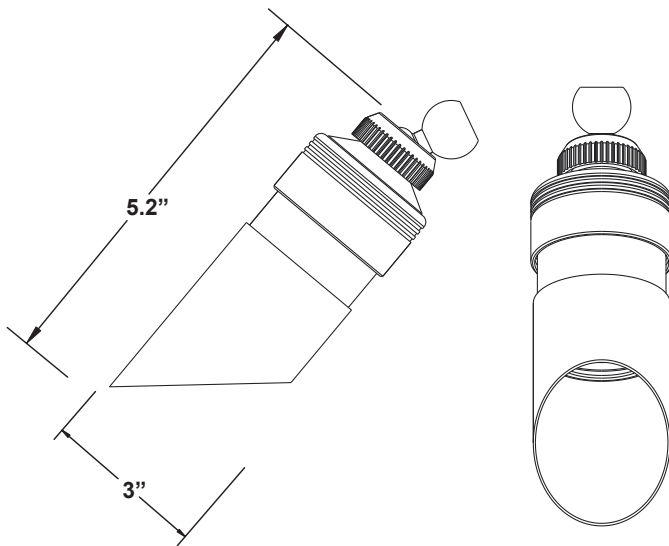

UNIQUE LIGHTING SYSTEMS®

PRODUCT SPECIFICATIONS

PROJECT:	
MODEL #:	
LAMP(S):	
NOTES:	

Specifications:

- Solid brass construction
- High temperature silicone o-rings
- Specification grade, beryllium copper socket
- Premium grade direct burial cable
- AMC - Anti-Moisture Connections
- Revolutionary ball and joint Orbital Mount allowing a 360° rotation
- 8W max. LED lamp / 35W max. halogen
- Dome mounting base included
- Weathered brass finish standard
- Limited lifetime warranty

Light Distribution Cones:

LED-8W-CM6FL27K

	Illuminance at a Distance		
	Center Beam fc	Beam Width	
4.3R	81.8 fc	3.0 ft	3.1 ft
8.7R	20.0 fc	6.2 ft	6.2 ft
13.0R	8.95 fc	9.2 ft	9.2 ft
17.3R	5.06 fc	12.3 ft	12.3 ft
21.7R	3.21 fc	15.4 ft	15.4 ft
26.0R	2.24 fc	18.4 ft	18.4 ft

■ Vert. Spread: 39.0°
■ Horiz. Spread: 39.1°

LED-8W-CM6FL30K

	Illuminance at a Distance		
	Center Beam fc	Beam Width	
4.3ft	86.1 fc	3.0 ft	3.0 ft
8.7ft	21.0 fc	6.1 ft	6.0 ft
13.0ft	9.42 fc	9.1 ft	9.0 ft
17.3ft	5.32 fc	12.1 ft	12.0 ft
21.7ft	3.38 fc	15.2 ft	15.0 ft
26.0ft	2.35 fc	18.2 ft	18.0 ft