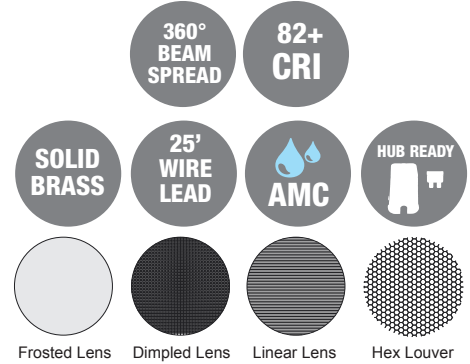

PRODUCT SPECIFICATIONS

PROJECT:	
MODEL #:	
LAMP(S):	
NOTES:	

Specifications:

- Solid brass construction
- 1' brass chain and mounting hook
- Specification grade beryllium copper socket
- Premium grade direct burial cable
- 8W max. LED lamp / 20W max. halogen
- Mounting hardware included
- Weathered brass finish standard
- Limited lifetime warranty

Light Distribution Cones:
N/A

NOTE: Light cones are depicted without supplied lenses. Maximum wattage shown, for all other wattage options please refer to uniquelighting.com/beamspreads.

UL 2108:2004 R12.07
CSA C22.2.9.0-96 (R2006)