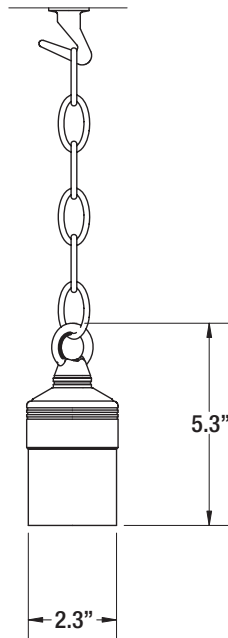

PRODUCT SPECIFICATIONS

PROJECT:	
MODEL #:	
LAMP(S):	
NOTES:	

Specifications:

- Solid brass construction
- 1' brass chain and mounting hook
- Specification grade beryllium copper socket
- Premium grade direct burial cable
- 8W max. LED lamp / 20W max. halogen
- Mounting hardware included
- Weathered brass finish standard
- Limited lifetime warranty

Light Distribution Cones:
N/A

NOTE: Light cones are depicted without supplied lenses. Maximum wattage shown, for all other wattage options please refer to uniquelighting.com/beamspreads.

UL 2108:2004 R12.07
CSA C22.2.9.0-96 (R2006)

Description

COMETHG BR 12V LED 3W 27K 25'WL WB
COMETHG BR 12V LED 4W 27K 25'WL WB
COMETHG BR 12V LED 4W 30K 25'WL WB
COMETHG BR NL 25'WL WB
COMETHG BR NL NWL WB
COMETHG BR NL 50'WL WB
COMETHG BR NL 25'WL PNT
COMETHG BR NL 25'WL WH