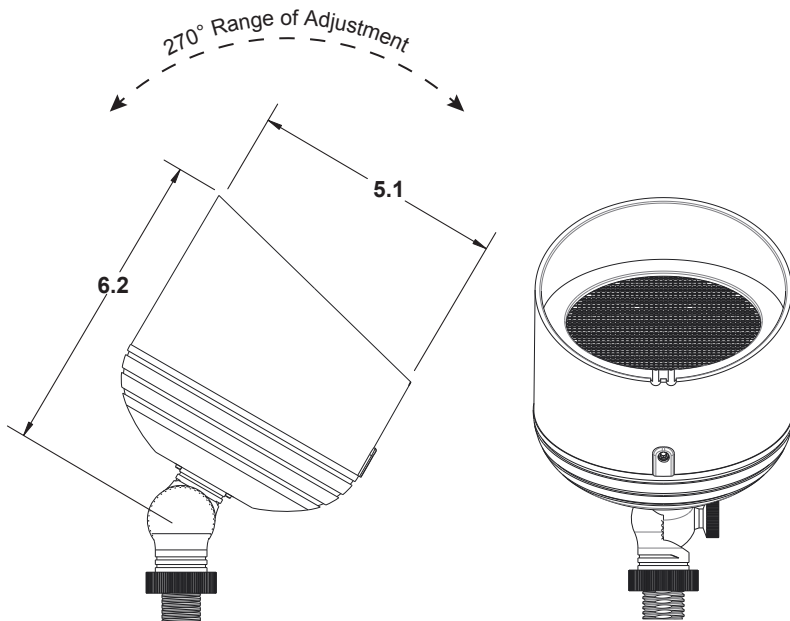

PRODUCT SPECIFICATIONS

PROJECT:	
MODEL #:	
LAMP(S):	
NOTES:	

Specifications:

- Solid cast brass construction
- Machined brass thumb screw
- High temperature LED *FLEX-FIT*™ lamp retainer
- PAR36 screw terminal lamp connection
- Premium grade direct burial cable
- Complete lens set included
- 13W max. LED lamp / 50W max. halogen
- Large Stabilizer mounting stake included
- Weathered brass finish standard
- Limited lifetime warranty

Light Distribution Cones:

LED-13W-CPFL27K

	Illuminance at a Distance			
	Center Beam fc	Beam Width		
4.3ft	47.9 fc	3.1 ft	3.1 ft	
8.7ft	11.7 fc	6.3 ft	6.2 ft	
13.0ft	5.24 fc	9.4 ft	9.2 ft	
17.3ft	2.96 fc	12.5 ft	12.3 ft	
21.7ft	1.88 fc	15.6 ft	15.4 ft	
26.0ft	1.31 fc	18.7 ft	18.5 ft	

■ Vert. Spread: 39.6°
■ Horiz. Spread: 39.1°

LED-13W-CPFL30K

	Illuminance at a Distance			
	Center Beam fc	Beam Width		
4.3ft	41.3 fc	3.5 ft	3.5 ft	
8.7ft	10.1 fc	7.0 ft	7.0 ft	
13.0ft	4.51 fc	10.5 ft	10.4 ft	
17.3ft	2.55 fc	14.0 ft	13.9 ft	
21.7ft	1.62 fc	17.5 ft	17.4 ft	
26.0ft	1.13 fc	21.0 ft	20.9 ft	