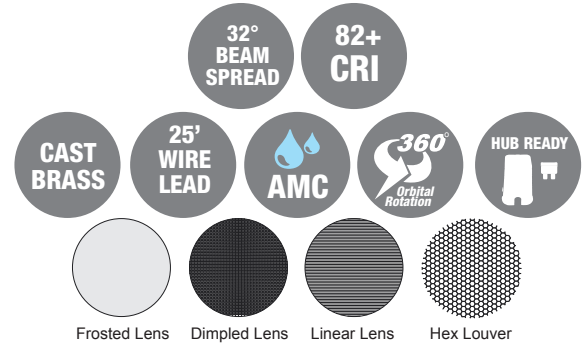

PRODUCT SPECIFICATIONS

PROJECT:	
MODEL #:	
LAMP(S):	
NOTES:	

Specifications:

- Solid cast brass construction
- Machined brass thumb screw
- High temperature LED *FLEX-FIT*™ lamp retainer
- PAR36 screw terminal lamp connection
- Premium grade direct burial cable
- Complete lens set included
- 13W max. LED lamp / 50W max. halogen
- Large Stabilizer mounting stake included
- Weathered brass finish standard
- Limited lifetime warranty

Light Distribution Cones:

LED-13W-CPFL27K

	Illuminance at a Distance			
	Center Beam fc	Beam Width		
4.3ft	47.9 fc	3.1 ft	3.1 ft	
8.7ft	11.7 fc	6.3 ft	6.2 ft	
13.0ft	5.24 fc	9.4 ft	9.2 ft	
17.3ft	2.96 fc	12.5 ft	12.3 ft	
21.7ft	1.88 fc	15.6 ft	15.4 ft	
26.0ft	1.31 fc	18.7 ft	18.5 ft	

■ Vert. Spread: 39.6°
■ Horiz. Spread: 39.1°

LED-13W-CPFL30K

	Illuminance at a Distance			
	Center Beam fc	Beam Width		
4.3ft	41.3 fc	3.5 ft	3.5 ft	
8.7ft	10.1 fc	7.0 ft	7.0 ft	
13.0ft	4.51 fc	10.5 ft	10.4 ft	
17.3ft	2.55 fc	14.0 ft	13.9 ft	
21.7ft	1.62 fc	17.5 ft	17.4 ft	
26.0ft	1.13 fc	21.0 ft	20.9 ft	