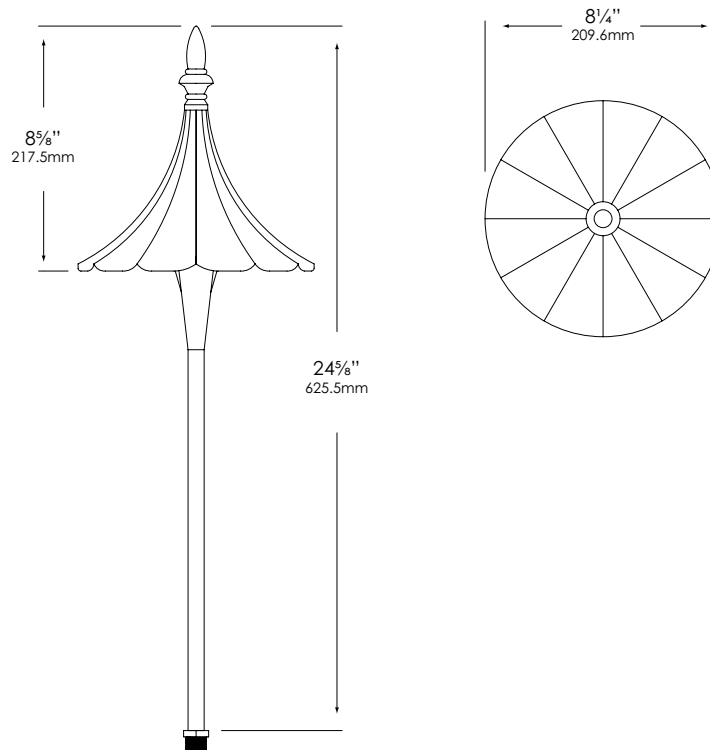

SOCKET/LAMP HOLDER:

Top grade ceramic socket with nickel contacts, stainless steel springs, & Teflon-jacketed wire leads.

LENS:

Clear, high-impact, polycarbonate lens.

LAMP TYPE:

T3 – 20W max. LN-10 T3 Halogen (10W) Standard.

MOUNTING:

Bottom of stem threaded with ½" NPT. Fixture may be mounted into threaded hubs in junction boxes, ground stakes, or floor-mounting canopies.

FASTENERS:

All fasteners are stainless steel.

WIRING:

Prewired with a three-foot pigtail of 18-2 direct-burial cable & underground connectors for a secure connection to supply cable.

CERTIFICATION:

UL Listed to U.S. & Canadian safety standards for low voltage landscape luminaires (UL 1838). Maximum wattages allowed by Underwriters Laboratories (UL) for U.S. & Canadian markets may vary. Maximum wattages specified are Underwriters Laboratories U.S. standard. Please contact Vista for any questions about maximum wattages allowed by UL Canadian standards.

All Vista luminaires are **MADE IN U.S.A.**

This fixture is also available as a LED luminaire. Please refer to LED Specification Sheet - 9215-LED.

DIMENSIONS:

Vista Professional Outdoor Lighting reserves the right to modify the design and/or construction of the fixture shown without further notification.