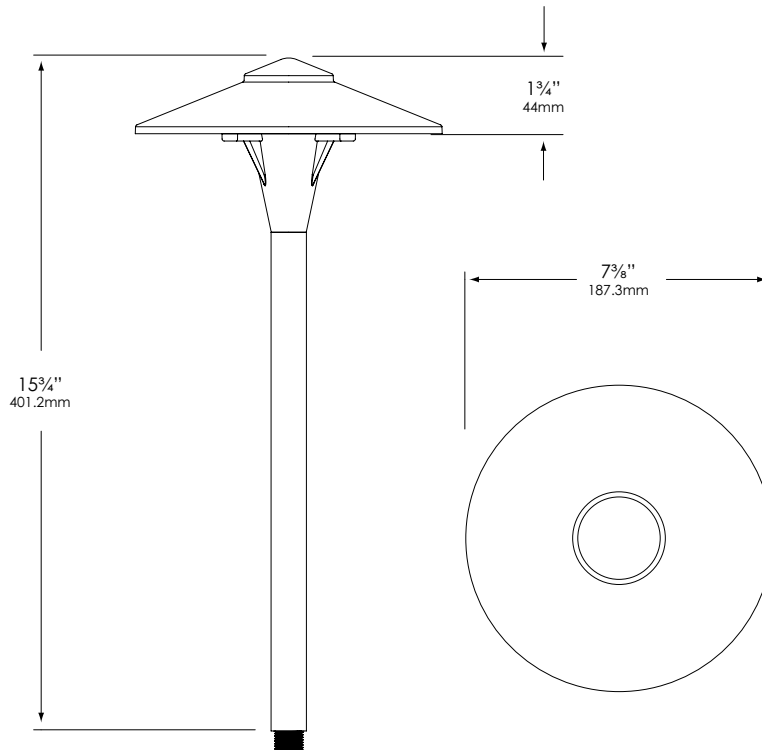

SOCKET/LAMP HOLDER:

Top grade ceramic socket with nickel contacts, stainless steel springs, and Teflon-jacketed wire leads.

LENS:

Clear, high-impact, polycarbonate lens.

LAMP TYPE:

T3 – 20W maximum. LN-10 T3 Halogen (10W) Standard.

MOUNTING:

Bottom of stem threaded with ½" NPT. Fixture may be mounted into threaded hubs in junction boxes, ground stakes, or floor-mounting canopies. Please see fixture ordering information for mounting selection.

FASTENERS:

All fasteners are stainless steel.

WIRING:

Prewired with a three-foot pigtail of 18-2 direct-burial cable and underground connectors for a secure connection to supply cable.

CERTIFICATION:

UL Listed to U.S. and Canadian safety standards for low voltage landscape luminaires (UL 1838). Maximum wattages allowed by Underwriters Laboratories (UL) for U.S. and Canadian markets may vary. Maximum wattages specified are Underwriters Laboratories U.S. standard. Please contact Vista for any questions about maximum wattages allowed by UL Canadian standards.

All Vista luminaires are **MADE IN U.S.A.**

This fixture is also available as a LED luminaire. Please refer to LED Specification Sheet - 4704-LED.

DIMENSIONS:

Vista Professional Outdoor Lighting reserves the right to modify the design and/or construction of the fixture shown without further notification.