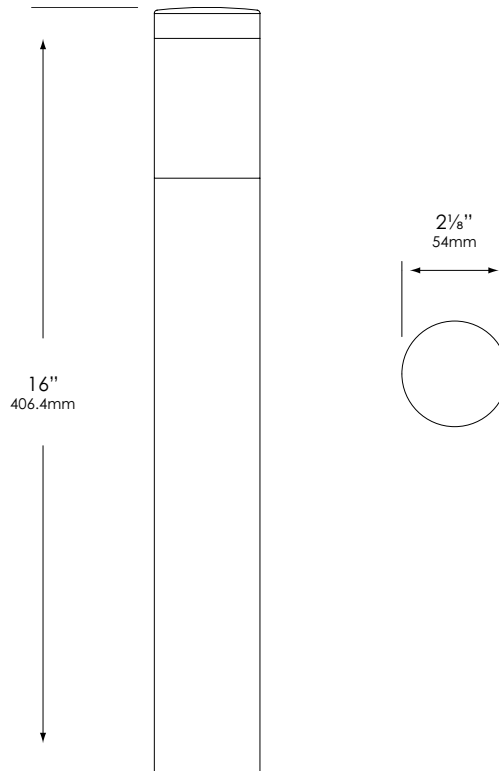

LAMP TYPE:

- MR-16 Halogen - 20W max. LN-20 BAB (20W) standard.
- MR-16 LED - 4.5W 36° Flood. LN16-4.5-W-36-LED standard.

MOUNTING:

Aluminum mounting base with non-corroding ABS ground stake included for ground mounting.

FASTENERS:

All fasteners are stainless steel.

WIRING:

Provided with a three-foot pigtail of 18-2 direct-burial cable and underground connectors for a secure connection to the supply cable.

All Vista luminaires are **MADE IN THE U.S.A.**

DIMENSIONS:

Vista Professional Outdoor Lighting reserves the right to modify the design and/or construction of the fixture shown without further notification.

SPECIFICATION SHEET

MODEL 2500 Landscape Series • Bollards & Beacons