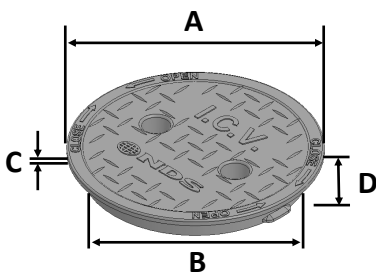

## 108BC

Series: Standard Series  
 Material: HDPE  
 Box Color: Green  
 Lid Color: Green  
 Lid Marking: ICV  
 (Irrigation Control Valve)  
 Box Weight: 1.04 lbs  
 Lid Weight: 0.23 lbs  
 Total Weight: 1.27 lbs  
 Load rating:  
 Pedestrian & lawn care equipment

**MADE IN THE USA**

Lid Dimensions	
A. Top diameter	6 1/2"
B. Bottom diameter	5 3/4"
C. Rim thickness	3/16"
D. Overall height	3/4"

Mouse hole:  
 2 3/8" x 2 3/8"

Box Dimensions	
A. Top inside diameter	5 7/8"
B. Top outside diameter	6 3/8"
C. Bottom inside diameter	7 1/2"
D. Bottom outside diameter	8 3/8"
E. Height	8 7/8"