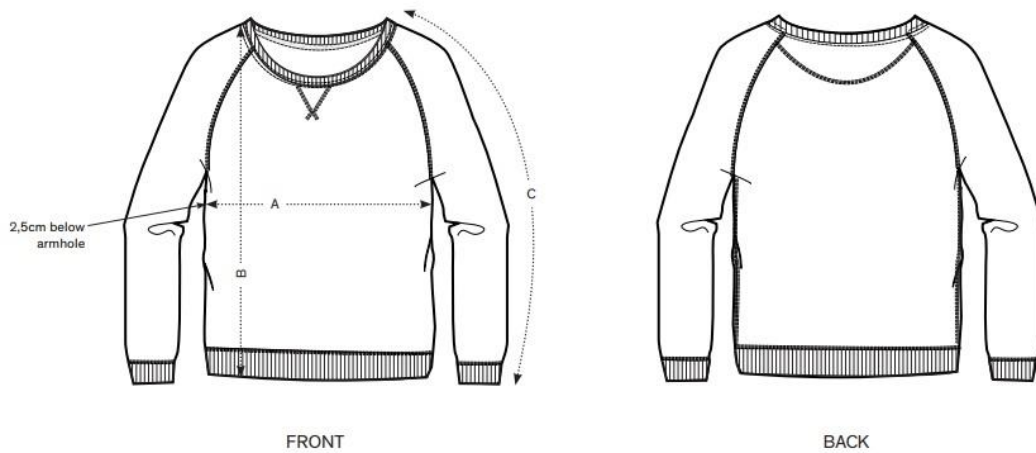

Sizing information:

All our woman sweaters are available in standard sizes S-XL (European Standards). In order to be of service to you, you can find the specific dimensions of our articles in the tables below. If you have any questions on this subject, please contact us through the contact page.

SIZES		XXS	XS	S	M	L	XL	XXL
A	Half Chest 2,5cm below armhole	43	45,5	48	51	54	57	60
B	Body Length (from HPS)	60	62	64	66	68	69	70
C	Sleeve length	68,5	69,75	71	72,5	73,7	75	76,2