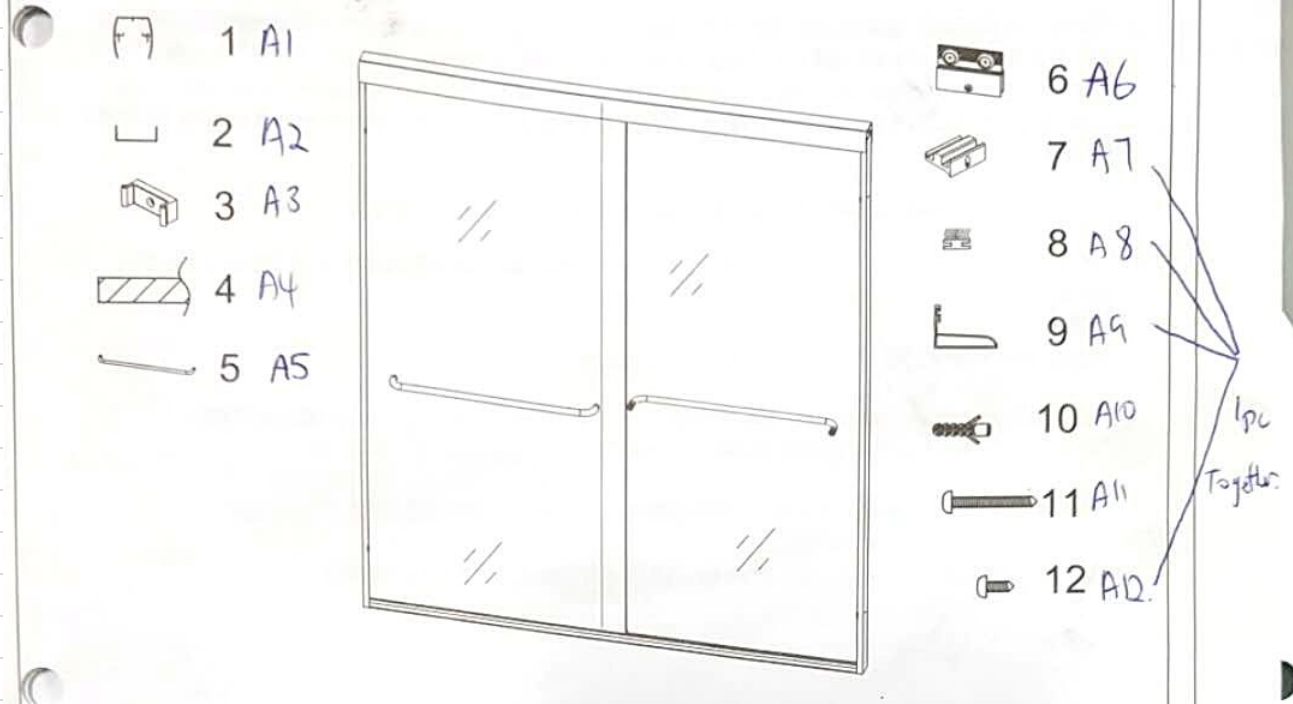

## Framed Shower Door Parts List

### Diagram of Enclosure Components

Code	Name	Pieces per Bag	Price
A1	Upper Guide Rail	1	\$10
A2	Wall Profile	2	\$10
A3	Glass Stopper	6	\$10
A4	Glass Door	2	\$20/PIECE
A5	Handle	2	\$10
A6	Wheel	4	\$10
A7	Guide Block	3	\$10
A8	Top Wool	1	
A9	Bottom Guide Rail	1	
A12	Round Head Screw M3.5x10	3	
A10	Wall Anchor	6	\$10
A11	Round Head Screw M4x45	6	\$10