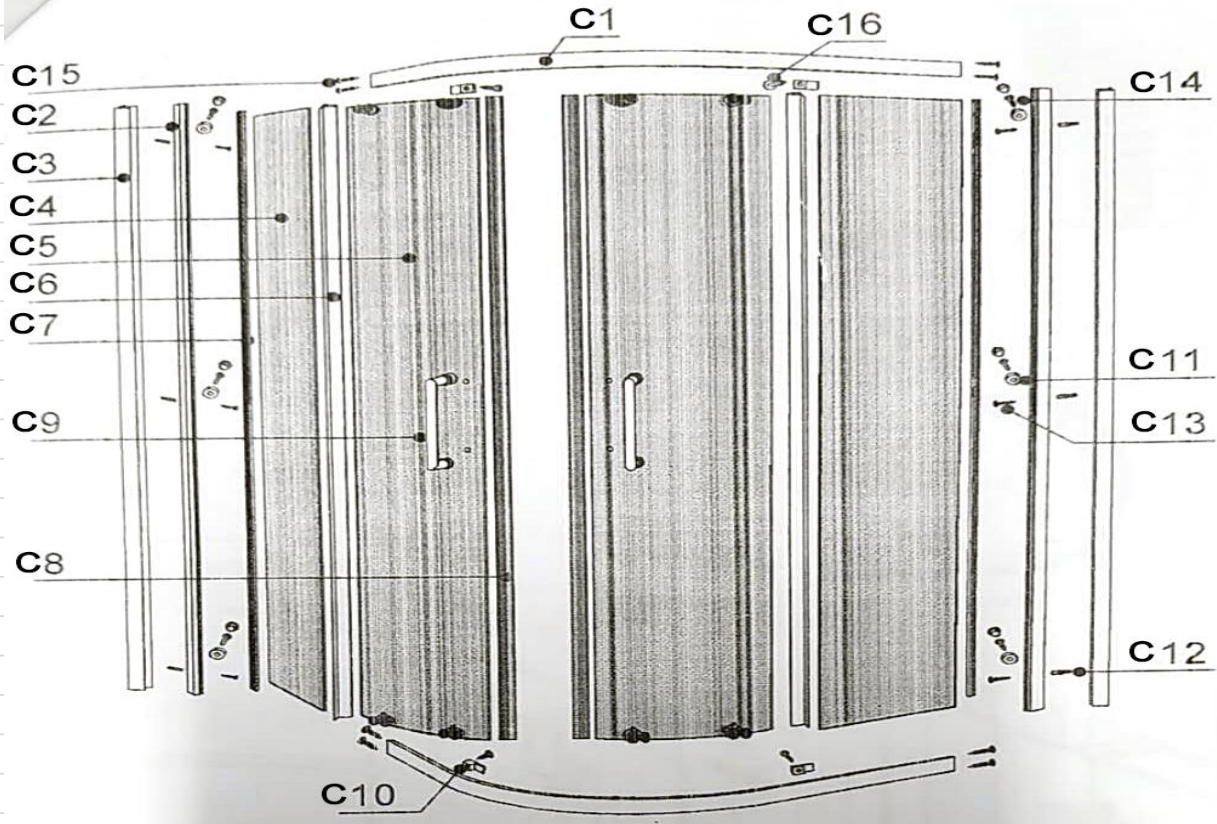

Round Corner Shower Combo Parts List

Code	Name	Pieces per Bag	Price
C1	Alloyed Aluminum Rolling Bar	2	\$10
C2	Glass Channel	2	\$10
C3	Wall Channel	2	\$10
C4	Fixed Glass	2	\$20/PIECE
C5	Door Glass	2	\$20/PIECE
C6	Gasket Kit for Fixed and Door Glass	4	\$10
C7	Squeeze Gasket	2	\$10
C8	Magnet Extrusion	2	\$10
C9	Stainless Steel Handle	2	\$10
C10	Fixed Bracket	4	\$10
C11	Decorating Cap	12	\$10
C12	Wall Anchor	6	\$10
C13	ST3.9x32	6	\$10
C14	ST3.9x9.5	6	\$10
C15	ST3.9x32	8	\$10
C16	ST3.9x9.5	4	\$10
C17	Top Wheels	4	\$10
C18	Bottom Wheels	4	\$10
C19	Door Stopper	8	\$10