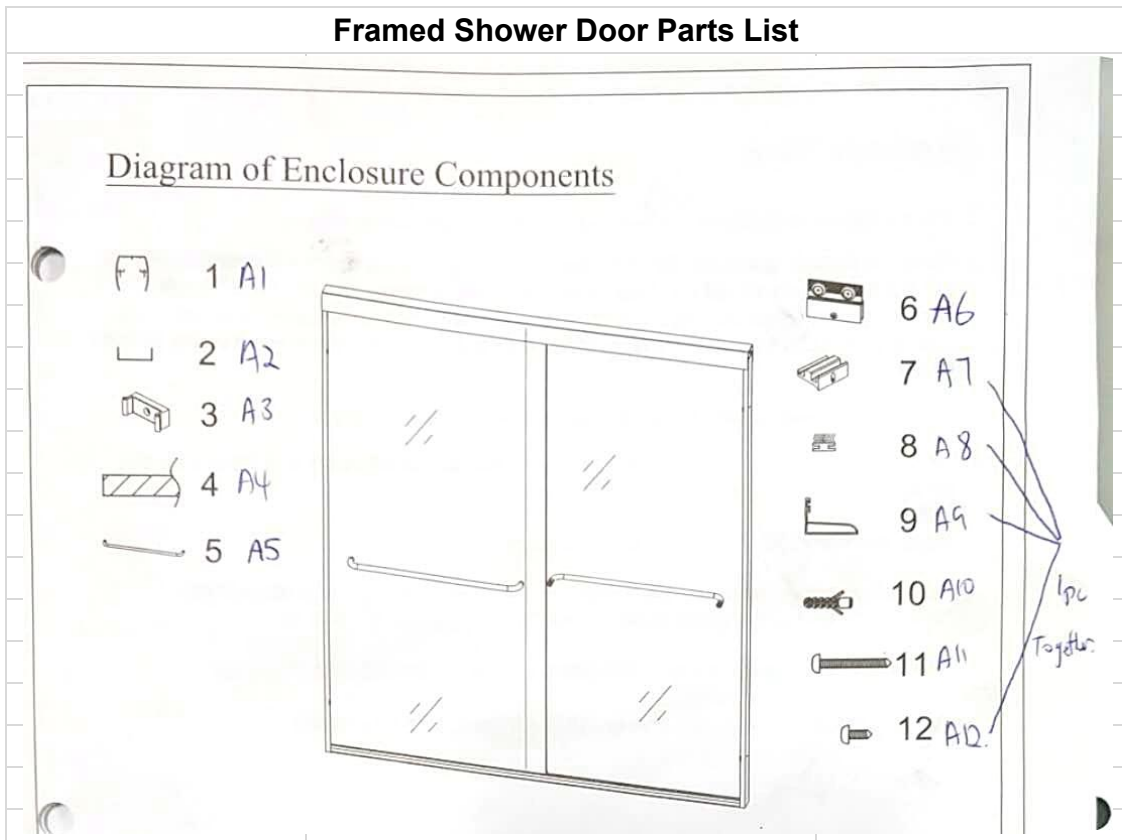

Framed Shower Door Parts List

| Code | Name | Pieces per Bag |
|------|--------------------------|----------------|
| A1 | Upper Guide Rail | 1 |
| A2 | Wall Profile | 2 |
| A3 | Glass Stopper | 6 |
| A4 | Glass Door | 2 |
| A5 | Handle | 2 |
| A6 | Wheel | 4 |
| A7 | Guide Block | 3 |
| A8 | Top Wool | 1 |
| A9 | Bottom Guide Rail | 1 |
| A10 | Wall Anchor | 6 |
| A11 | Round Head Screw M4x45 | 6 |
| A12 | Round Head Screw M3.5x10 | 3 |