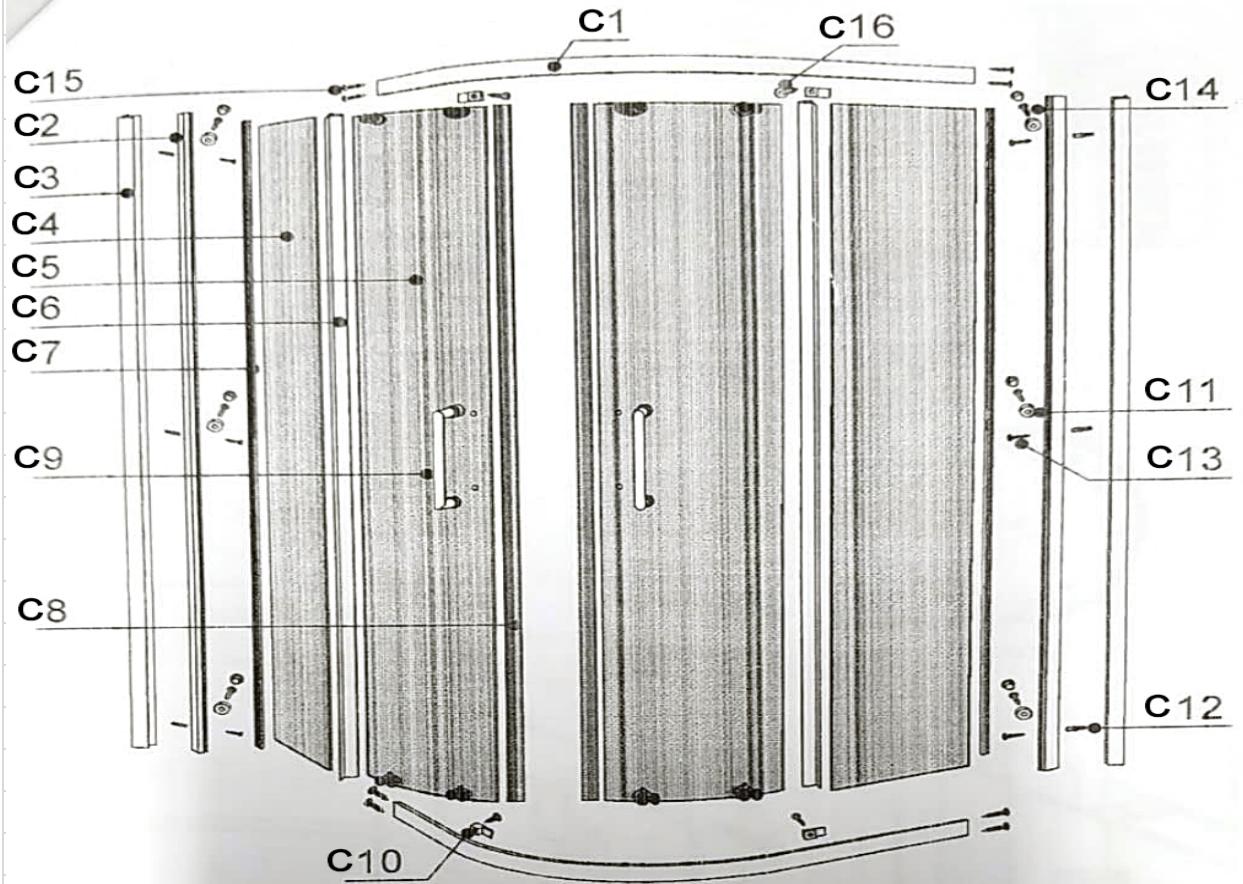

Round Corner Shower Combo Parts List

Code	Name	Pieces per Bag
C1	Alloyed Aluminum Rolling Bar	2
C2	Glass Channel	2
C3	Wall Channel	2
C4	Fixed Glass	2
C5	Door Glass	2
C6	Gasket Kit for Fixed and Door Glass	4
C7	Squeeze Gasket	2
C8	Magnet Extrusion	2
C9	Stainless Steel Handle	2
C10	Fixed Bracket	4
C11	Decorating Cap	12
C12	Wall Anchor	6
C13	ST3.9x32	6
C14	ST3.9x9.5	6
C15	ST3.9x32	8
C16	ST3.9x9.5	4
C17	Top Wheels	4
C18	Bottom Wheels	4
C19	Door Stopper	8