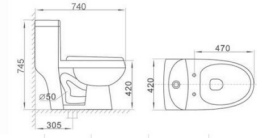

Toilets & Accessories

ELONGATED TOILET SEAT 25B SOFT CLOSING \$15.99
15.99\$

MY-2150
虹吸式连体坐便器
尺寸: 730x430x730 毫米
地排污, 排污口中心离墙 305 毫米

Siphonic One-piece Closet
Size: 730x430x730mm
S-trap,305mm Roughing-in

HOMEIDOLCARE MY-2150 1PC SIDE FLUSH TOILET WITH SLOW CLOSING TOILET SEAT (4.8 LITER) \$99.99
99.99\$

MY-2190
Product Description
Siphonic One-piece Toilet
Size: 740x420x745mm
S-trap: 300mm Roughing-in
Packed: 780x470x800/470mm

HOMEIDOLCARE MY-2190 1PC TOP FLUSH TOILET WITH SLOW CLOSING TOILET SEAT (4.8 LITER) \$99.99
99.99\$

HOMEIDOLCARE 235A 1PC SIDE FLUSH WITH SLOW DOWN TOILET SEAT TOILET (4.8 LITER) \$109.99
109.99\$

271-A
SIPHONIC ONE-PIECE CLOSET
Size: 715x380x750mm
S-trap,305mm Roughing-in