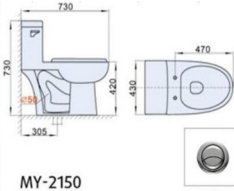

Toilets & Accessories

ELONGATED TOILET SEAT 25B SOFT CLOSING \$15.99
15.99\$

MY-2150
虹吸式连体坐便器
尺寸: 730x430x730 毫米
地排污, 排污口中心离墙 305 毫米

Siphonic One-piece Closet
Size: 730x430x730mm
S-trap,305mm Roughing-in

HOMEIDOLCARE MY-2150 1PC SIDE FLUSH TOILET WITH SLOW CLOSING TOILET SEAT (4.8 LITER) \$99.99
99.99\$

MY-2190
Product Description
Siphonic One-piece Toilet
Size: 740x420x745mm
S-trap: 300mm Roughing-in
Packed: 780x470x800/470mm

HOMEIDOLCARE MY-2190 1PC TOP FLUSH TOILET WITH SLOW CLOSING TOILET SEAT (4.8 LITER) \$99.99
99.99\$

HOMEIDOLCARE 235A 1PC SIDE FLUSH WITH SLOW DOWN TOILET SEAT TOILET (4.8 LITER) \$109.99
109.99\$

271-A
SIPHONIC ONE-PIECE CLOSET
Size: 715x380x750mm
S-trap,305mm Roughing-in