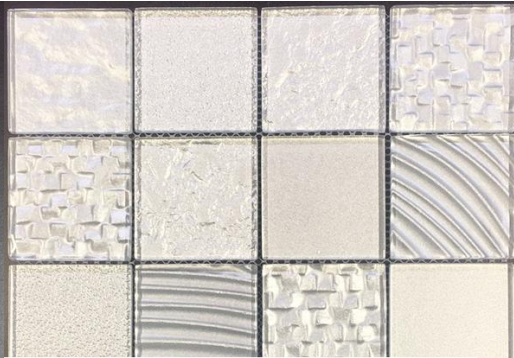

Mosaics & Subway tile

PRIME MOSAIC A1 A-Z SERIES MOSAIC TILE (BACKSPLASH TILE) \$16/PC 70% OFF \$4.99/SF
4.99\$

PRIME MOSAIC GREY METALLIC SQUARES MOSAIC TILE (BACKSPLASH TILE) \$16/PC 70% OFF \$4.99/SF
4.99\$

PRIME MOSAIC A3 A-Z SERIES MOSAIC TILE (BACKSPLASH TILE) \$16/PC 70% OFF \$4.99/SF
4.99\$

PRIME MOSAIC A7 A-Z SERIES MOSAIC TILE (BACKSPLASH TILE) \$16/PC 70% OFF \$4.99/SF
4.99\$

PRIME MOSAIC A8 A-Z SERIES MOSAIC TILE (BACKSPLASH TILE) \$16/PC 70% OFF \$4.99/SF
4.99\$

PRIME MOSAIC BLACK HEX MOSAIC TILE (BACKSPLASH TILE) \$16/PC 70% OFF \$4.99/SF
4.99\$

OUTLET MOSAIC WHITE-2 METALLIC A-Z SERIES MOSAIC TILE (BACKSPLASH TILE) \$12/PC 66% OFF \$3.99/SF
3.99\$

UPGRADE WHITE SUBWAY TILE WALL TILE 4"X16" \$2.5/SF 12SF/BOX \$30/BOX 50% OFF \$15/BOX
15.00\$

PRIME MOSAIC DM-9 4"X12" WHITE GLASS SUBWAY A-Z SERIES MOSAIC TILE (BACKSPLASH TILE) \$16/SF 70% OFF \$4.99/SF
4.99\$