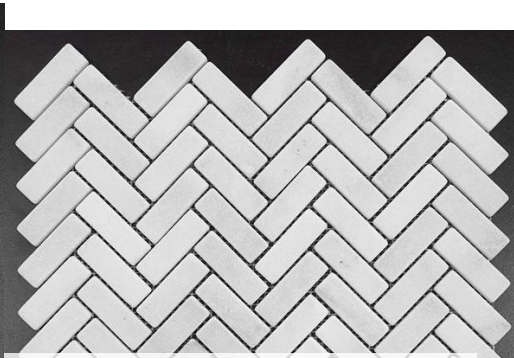

Mosaics & Subway tile

PRIME MOSAIC A1 A-Z SERIES MOSAIC TILE (BACKSPLASH TILE) \$16/PC 70% OFF \$4.99/SF
4.99\$

PRIME MOSAIC GREY METALLIC SQUARES MOSAIC TILE (BACKSPLASH TILE) \$16/PC 70% OFF \$4.99/SF
4.99\$

PRIME MOSAIC A3 A-Z SERIES MOSAIC TILE (BACKSPLASH TILE) \$16/PC 70% OFF \$4.99/SF
4.99\$

PRIME MOSAIC A7 A-Z SERIES MOSAIC TILE (BACKSPLASH TILE) \$16/PC 70% OFF \$4.99/SF
4.99\$

PRIME MOSAIC A8 A-Z SERIES MOSAIC TILE (BACKSPLASH TILE) \$16/PC 70% OFF \$4.99/SF
4.99\$