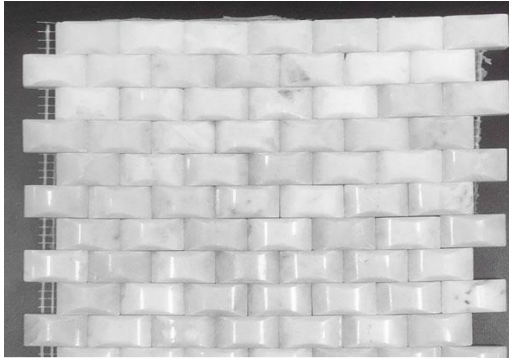

Mosaics & Subway tile

PRIME MOSAIC A1 A-Z SERIES MOSAIC TILE (BACKSPLASH TILE) \$16/PC 70% OFF \$4.99/SF
4.99\$

PRIME MOSAIC GREY METALLIC SQUARES MOSAIC TILE (BACKSPLASH TILE) \$16/PC 70% OFF \$4.99/SF
4.99\$

PRIME MOSAIC A3 A-Z SERIES MOSAIC TILE (BACKSPLASH TILE) \$16/PC 70% OFF \$4.99/SF
4.99\$

PRIME MOSAIC A7 A-Z SERIES MOSAIC TILE (BACKSPLASH TILE) \$16/PC 70% OFF \$4.99/SF
4.99\$

PRIME MOSAIC A8 A-Z SERIES MOSAIC TILE (BACKSPLASH TILE) \$16/PC 70% OFF \$4.99/SF
4.99\$

PRIME MOSAIC BLACK HEX MOSAIC TILE (BACKSPLASH TILE) \$16/PC 70% OFF \$4.99/SF
4.99\$

OUTLET MOSAIC WHITE-2 METALLIC A-Z SERIES MOSAIC TILE (BACKSPLASH TILE) \$12/PC 66% OFF \$3.99/SF
3.99\$

UPGRADE WHITE SUBWAY TILE WALL TILE 4"X16" \$2.5/SF 12SF/BOX \$30/BOX 50% OFF \$15/BOX
15.00\$