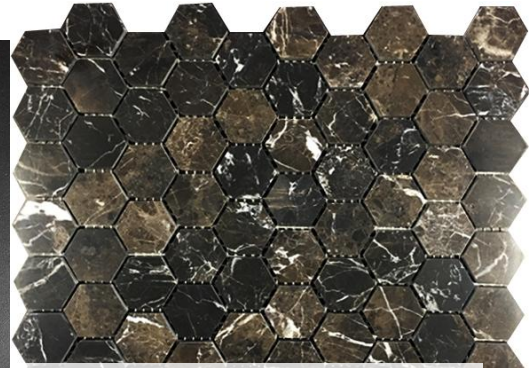

Mosaics & Subway tile

PRIME MOSAIC A1 A-Z SERIES MOSAIC TILE (BACKSPLASH TILE) \$16/PC 70% OFF \$4.99/SF
4.99\$

PRIME MOSAIC GREY METALLIC SQUARES MOSAIC TILE (BACKSPLASH TILE) \$16/PC 70% OFF \$4.99/SF
4.99\$

PRIME MOSAIC A3 A-Z SERIES MOSAIC TILE (BACKSPLASH TILE) \$16/PC 70% OFF \$4.99/SF
4.99\$

PRIME MOSAIC A7 A-Z SERIES MOSAIC TILE (BACKSPLASH TILE) \$16/PC 70% OFF \$4.99/SF
4.99\$

PRIME MOSAIC A8 A-Z SERIES MOSAIC TILE (BACKSPLASH TILE) \$16/PC 70% OFF \$4.99/SF
4.99\$

PRIME MOSAIC BLACK HEX MOSAIC TILE (BACKSPLASH TILE) \$16/PC 70% OFF \$4.99/SF
4.99\$

OUTLET MOSAIC WHITE-2 METALLIC A-Z SERIES MOSAIC TILE (BACKSPLASH TILE) \$12/PC 66% OFF \$3.99/SF
3.99\$

UPGRADE WHITE SUBWAY TILE WALL TILE 4"X16" \$2.5/SF 12SF/BOX \$30/BOX 50% OFF \$15/BOX
15.00\$

PRIME MOSAIC DM-9 4"X12" WHITE GLASS SUBWAY A-Z SERIES MOSAIC TILE (BACKSPLASH TILE) \$16/SF 70% OFF \$4.99/SF
4.99\$