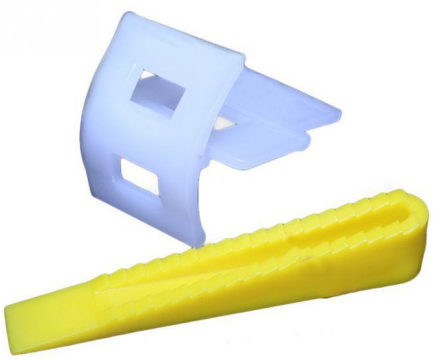

Setting Accessories

SMALL MIXER \$1.99
1.99\$

LARGE METAL TILE MIXER #1800# \$9.99
9.99\$

LARGE GROUT SAW \$6.99/PC
6.99\$

STONE GROUT FLOAT \$9.99/PC
9.99\$

TILELAB TILE&GROUT SEALER SPRAY
0.95L/BOTTLE \$11.99
11.99\$

S 1/2 = 12MM TILE TRIM SHINY/CHROME
8FT \$3.99PC
3.99\$

YELLOW TILE LEVELING CLIPS AND
WEDGE SPACER 96 SETS 1.5MM
\$9.99/BAG
9.99\$

6MM TILE DRILL BITE \$1.99/PC
1.99\$

SINGLE SUCTION CUP \$4.99 HARDWARE
4.99\$