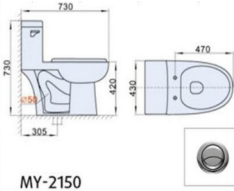

8.99\$

FAUCET PIPE (PART) \$3.99

3.99\$

Toilets & Accessories

ELONGATED TOILET SEAT 25B SOFT CLOSING \$15.99
15.99\$

MY-2150
虹吸式连体坐便器
尺寸: 730x430x730 毫米
地排污, 排污口中心离墙 305 毫米

Siphonic One-piece Closet
Size: 730x430x730mm
S-trap,305mm Roughing-in

HOMEIDOLCARE MY-2150 1PC SIDE FLUSH TOILET WITH SLOW CLOSING TOILET SEAT (4.8 LITER) \$99.99
99.99\$

MY-2190
Product Description
Siphonic One-piece Toilet
Size: 740x420x745mm
S-trap: 300mm Roughing-in
Packed: 780x470x800/470mm