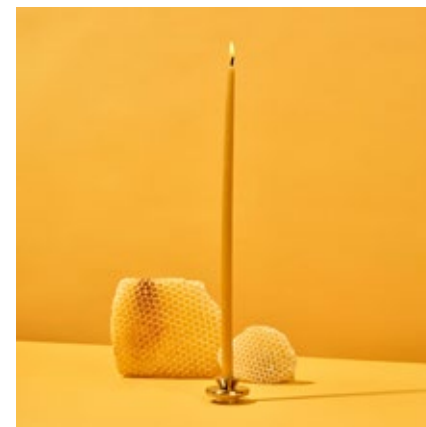

SPIRAL & TAPER BEESWAX CANDLES

54^C
CELSIUS

Candle holder not included.

10410
spiral beeswax candles - natural

10412
beeswax taper candles - natural

[browse collection online](#)

SRP \$25.00, Size: 7/8 x 10 inches (Spiral) | SRP \$20.00, Size: 7/8 x 12 inches (Taper) | Burning time: ≈ 8-10 h | 2-candle bundle | Made in China

BRASS CANDLE HOLDERS

Elegant little candle holders, made of solid brass. Tiny but heavy and sturdy. They are available in versions for 7/8" candles and for thin 3/8" candles.

54^c
CELSIUS

BRASS TAPER HOLDER

Fits standard taper candles with a diameter of 7/8".

SKU: 10204

BRASS HOLDER XS

Fits thin candles with a diameter of 3/8".

SKU: 10258

[browse collection online](#)

SRP \$30.00 (Taper Holder), SRP \$28.00 (Holder XS) | Designed by Thorunn Arnadottir | Material: Solid Brass | Made in China

WIGGLE, ROPE & PIVOT CANDLES

BY LEX POTT

Rope Candles feature spiraled textures and vibrant colors; Wiggle Candles bring playful movement; and Pivot Candles offer smooth, gradient twists in a pivot-like pattern. They all fit standard-sized candleholders.