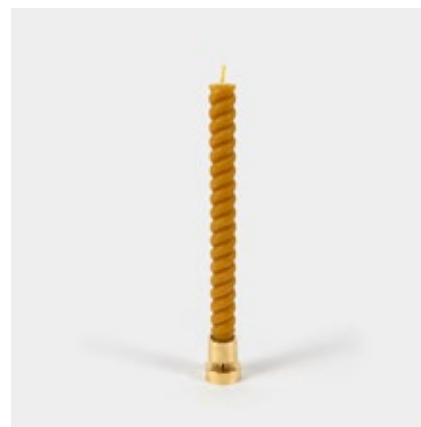

54^c
CELSIUS

[browse collection online](#)

THIN BEESWAX CANDLES

54^C
CELSIUS

10408
color: natural

10409
color: black

[browse collection online](#)

SRP \$22.00 | Size: 3/8 inches diameter, 12 inches length | Burning time: \approx 2.5 h | Bundle contains 7 candles | Made in China

SPIRAL & TAPER BEESWAX CANDLES

54^C
CELSIUS

Candle holder not included.

10410
spiral beeswax candles - natural

10412
beeswax taper candles - natural

[browse collection online](#)

SRP \$25.00, Size: 7/8 x 10 inches (Spiral) | SRP \$20.00, Size: 7/8 x 12 inches (Taper) | Burning time: ≈ 8-10 h | 2-candle bundle | Made in China

BRASS CANDLE HOLDERS

Elegant little candle holders, made of solid brass. Tiny but heavy and sturdy. They are available in versions for 7/8" candles and for thin 3/8" candles.

54^c
CELSIUS

BRASS TAPER HOLDER