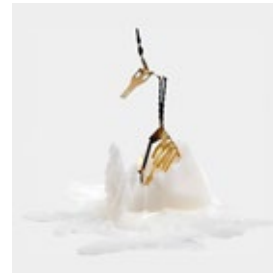

△
PYRO™
PET
▽

54^c
CELSIUS

EINAR

10112
color: lilac

10187
color: white / scent: mandarin, vanilla & cinnamon

10373
color: hot pink

[browse collection online](#)

SRP \$39.00 | Size: 5.1 x 2.6 x 8 inches | Burning time: ≈ 14 h | Designed by Thorunn Arnadottir | Made in China