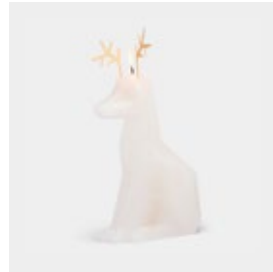

10157
color: white