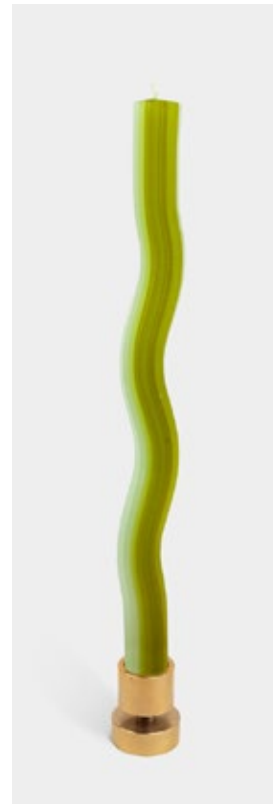

10262
green