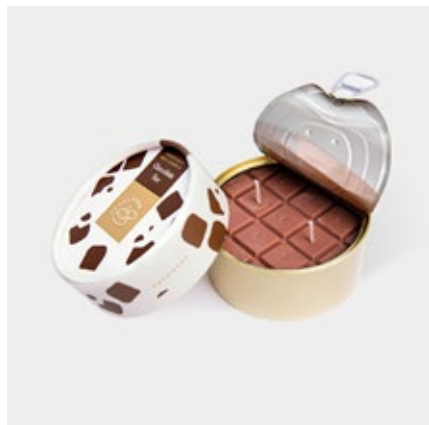

Designed by Justinas Bruzas. Made in Lithuania.

54^c
CELSIUS

[browse collection online](#)

CANDLECAN

54^{°C}
CELSIUS

can-choco
scent: chocolate

can-berry
scent: blackberry & cinnamon

can-tangerine
scent: tangerine