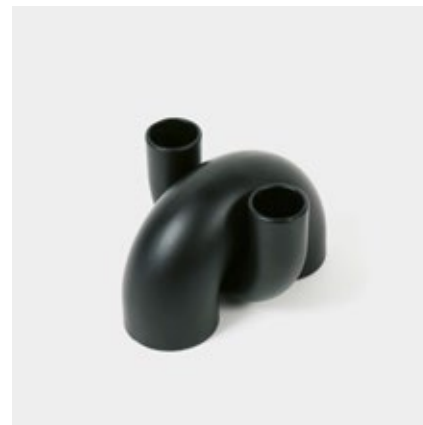

NEW

54^c
CELSIUS

MACARONI CANDLE HOLDERS

Our new Macaroni Candle Holders are fun and versatile. Use the thin tubes up for tapers or flip them around to use as stylish tealight holders.

[browse collection online](#)