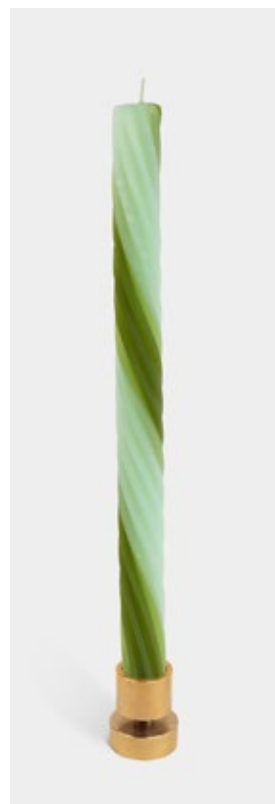

10340
green