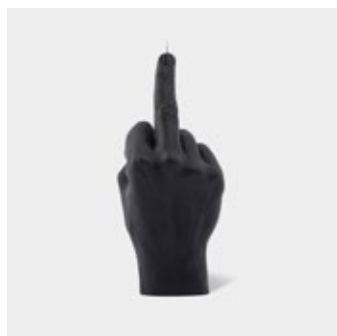

Designed by Justinas Bruzas. Made in Lithuania.

54^c
CELSIUS

[browse collection online](#)

CANDLEHAND

F* ck you

54^c
CELSIUS

fck-black
color: black

fck-pink
color: pink