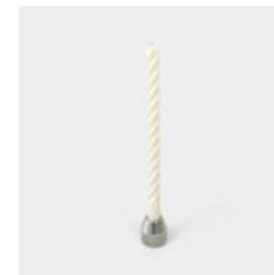

10419
concrete - white
dims: 11" x 7/8"