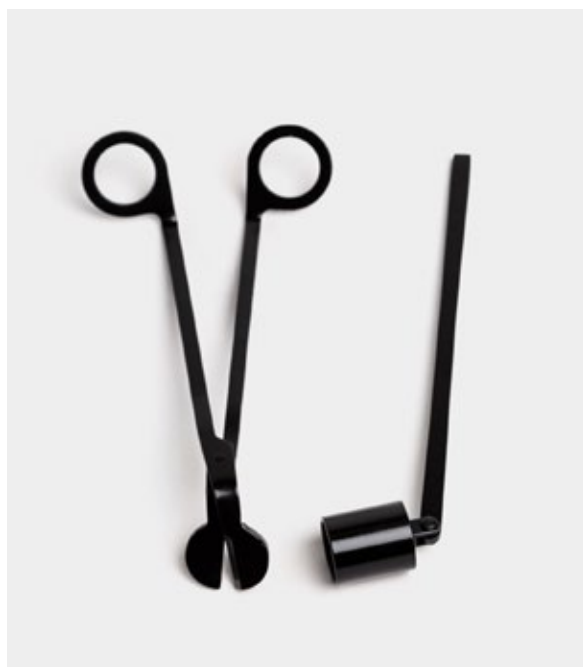

CANDLE CARE SET

This Candle Care Set will help you to get the most of your candles. To help prevent smoking and soot use the wick trimmer to keep the wick at 1/4" each time before lighting a candle. Use the snuffer to extinguish a candle. This will prevent hot wax from splashing and minimize smoke.

Pack contains: 1 candle snuffer, 1 candle wick trimmer.

Made from powder coated steel.

10203
candle care set

[browse collection online](#)

SRP $28.00 | Made from powder coated steel | Packaging designed by Thorunn Arnadottir | Size: 6.75 inches long | Made in China