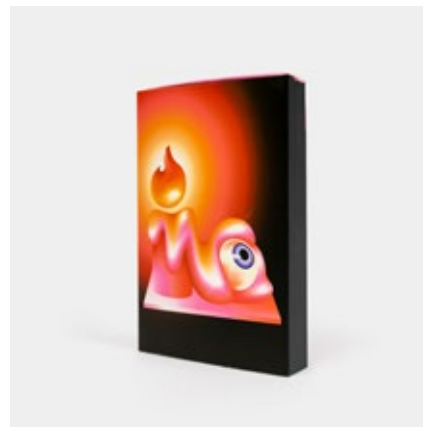

NEW

SAFETY MATCHES

54^c
CELSIUS

ARTWORK

Box of 5" Safety Matches featuring artwork by several talented artists.

[browse collection online](#)

SRP $14.00 | Designs by Sophy Hollington, Paulina Almira, & Sebastian Curi | Size: 5.5 x 3.5 inches | Matchbox contains 55 matches | Made in China