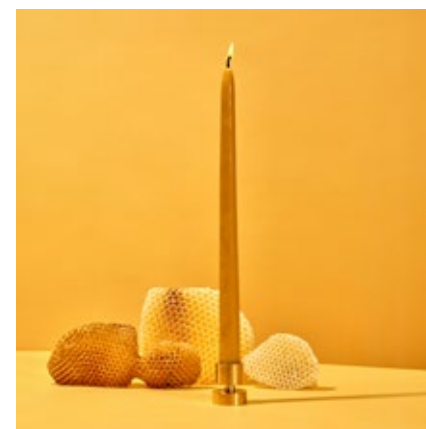

SPIRAL & TAPER BEESWAX CANDLES

54^C
CELSIUS

Candle holder not included.

10410
spiral beeswax candles - natural

10412
beeswax taper candles - natural

[browse collection online](#)

SRP \$25.00, Size: 7/8 x 10 inches (Spiral) | SRP \$20.00, Size: 7/8 x 12 inches (Taper) | Burning time: ≈ 8-10 h | 2-candle bundle | Made in China

BRASS CANDLE HOLDERS

Elegant little candle holders, made of solid brass. Tiny but heavy and sturdy. They are available in versions for 7/8" candles and for thin 3/8" candles.

54^c
CELSIUS

BRASS TAPER HOLDER