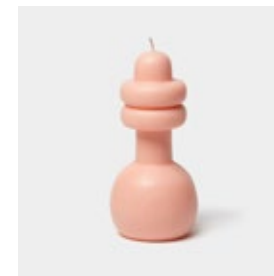

10309
dipper yellow 2.8 x 13"

BUB

10322
bub blue 3 x 6.5"

10317
bub yellow 3 x 6.5"

10321
bub black 3 x 6.5"

10316
bub white 3 x 6.5"

10318
bub white 3 x 6.5"

KNUBBY