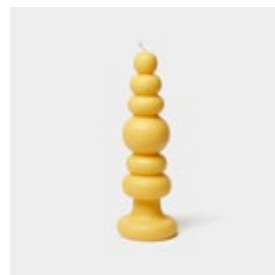

10314
knubby yellow 2.8 x 8.3"