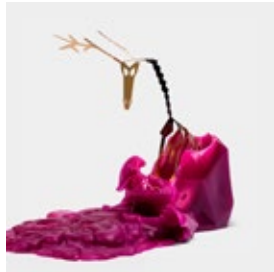

10157
color: white