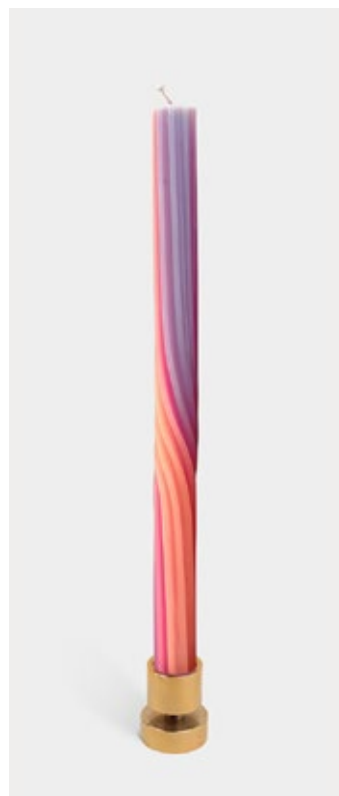

WIGGLE, ROPE & PIVOT CANDLES

BY LEX POTT

Rope Candles feature spiraled textures and vibrant colors; Wiggle Candles bring playful movement; and Pivot Candles offer smooth, gradient twists in a pivot-like pattern. They all fit standard-sized candleholders.

Candle holder not included.

10479
orange & lavender - 2 pack