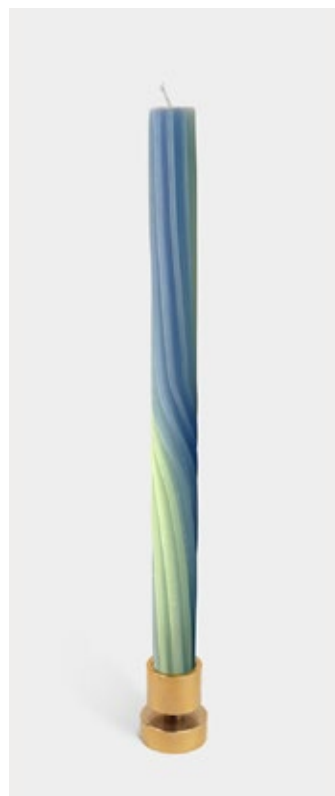

10478
lavender & green - 2 pack

NEW

PIVOT CANDLES