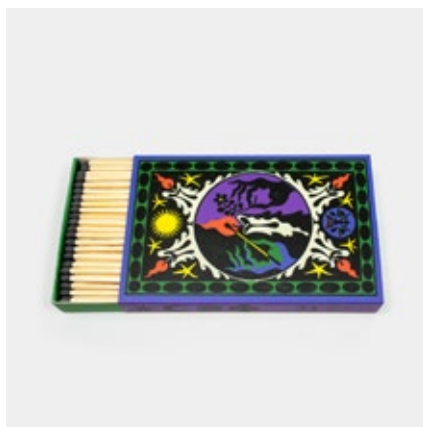

ARTWORK

Box of 5" Safety Matches featuring artwork by several talented artists.

10444
artist: sophy hollington

10445
artist: paulina almira

10443
artist: sebastian curi

[browse collection online](#)

SRP \$14.00 | Designs by Sophy Hollington, Paulina Almira, & Sebastian Curi | Size: 5.5 x 3.5 inches | Matchbox contains 55 matches | Made in China

NEW

CANDLEHAND CANDLE HOLDERS

The CandleHand hand gesture metal candle holders are designed to bring your standard candle burning routine to a whole new level.

Fits any standard taper candle. Candle is not included.