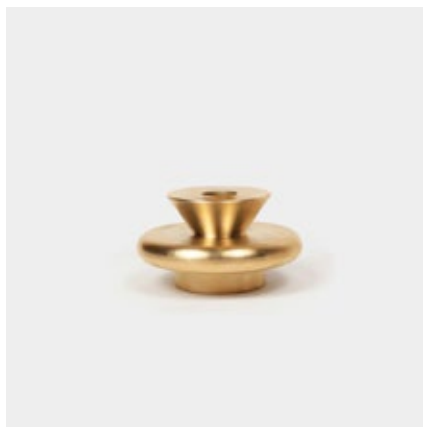

SPIRAL & TAPER BEESWAX CANDLES

54^C
CELSIUS

Candle holder not included.

10410
spiral beeswax candles - natural

10412
beeswax taper candles - natural

[browse collection online](#)

SRP \$25.00, Size: 7/8 x 10 inches (Spiral) | SRP \$20.00, Size: 7/8 x 12 inches (Taper) | Burning time: ≈ 8-10 h | 2-candle bundle | Made in China

BRASS CANDLE HOLDERS

Elegant little candle holders, made of solid brass. Tiny but heavy and sturdy. They are available in versions for 7/8" candles and for thin 3/8" candles.

54^c
CELSIUS

BRASS TAPER HOLDER

Fits standard taper candles with a diameter of 7/8".

SKU: 10204

BRASS HOLDER XS

Fits thin candles with a diameter of 3/8".

SKU: 10258

[browse collection online](#)

SRP \$30.00 (Taper Holder), SRP \$28.00 (Holder XS) | Designed by Thorunn Arnadottir | Material: Solid Brass | Made in China