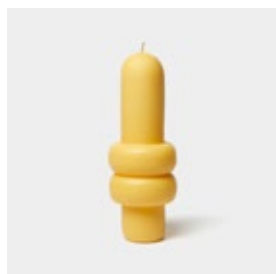

SPINDLE CANDLES

BY CARL DURKOW

Striking silhouettes elevate these candles into a realm of sculptural expression. Whether used as decorative adornments or a practical means of spatial illumination, this family of candles is imbued with personality that radiates.

Made from 50/50 soy and beeswax.

NEX

10306
nex green 3 x 8"

10328
nex blue 3 x 8"

10326
nex yellow 3 x 8"

10329
nex black 3 x 8"

54^c
CELSIUS

SPINDLE CANDLES