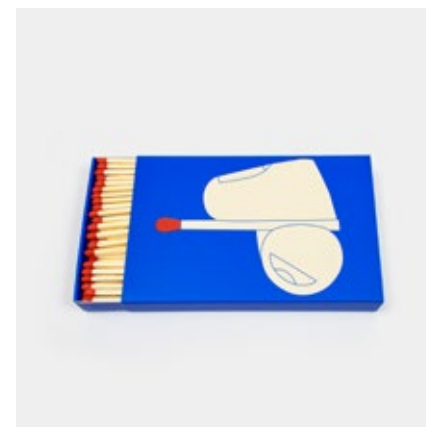

ARTWORK

Box of 5" Safety Matches featuring artwork by several talented artists.

10444
artist: sophy hollington

10445
artist: paulina almira

10443
artist: sebastian curi

[browse collection online](#)

SRP \$14.00 | Designs by Sophy Hollington, Paulina Almira, & Sebastian Curi | Size: 5.5 x 3.5 inches | Matchbox contains 55 matches | Made in China

NEW

CANDLEHAND CANDLE HOLDERS

The CandleHand hand gesture metal candle holders are designed to bring your standard candle burning routine to a whole new level.

Fits any standard taper candle. Candle is not included.