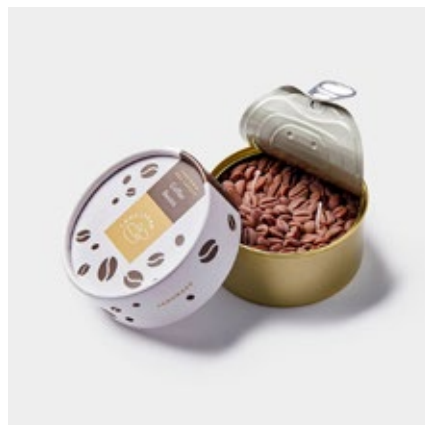

CANDLECAN

CandleCan is a true burning delicacy, humbly served in a simple can. It's made from natural vegetable wax, spiced with subtle scents, handmade with chef-like care and packed for a five-star experience.

Designed by Justinas Bruzas. Made in Lithuania.

54^c
CELSIUS

[browse collection online](#)

CANDLECAN

54^{°C}
CELSIUS

can-choco
scent: chocolate

can-berry
scent: blackberry & cinnamon

can-tangerine
scent: tangerine

can-cherry
scent: cherry

can-salmon
scent: orange

can-coffee
scent: coffee

can-strawberry
scent: strawberry

can-mango
scent: mango

SRP \$27.00 | Designed by Justinas Bruzas | Size: 4 x 3 inches | Burning time: ≈ 30 h | Made in Lithuania