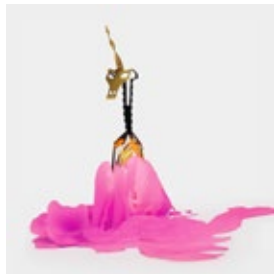

△
PYRO™
PET
▽

54^c
CELSIUS

EINAR

10112
color: lilac

10187
color: white / scent: mandarin, vanilla & cinnamon

10373
color: hot pink

[browse collection online](#)

SRP \$39.00 | Size: 5.1 x 2.6 x 8 inches | Burning time: ≈ 14 h | Designed by Thorunn Arnadottir | Made in China