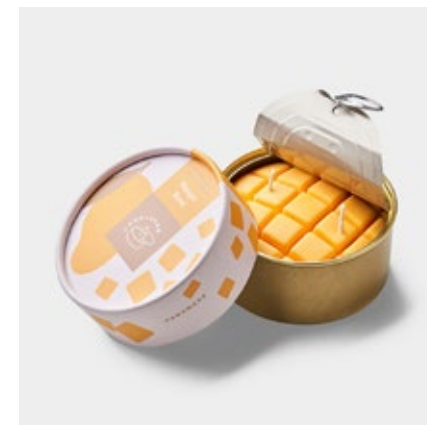

can-cherry
scent: cherry

can-salmon
scent: orange

can-coffee
scent: coffee

can-strawberry
scent: strawberry

can-mango
scent: mango

SRP \$27.00 | Designed by Justinas Bruzas | Size: 4 x 3 inches | Burning time: ≈ 30 h | Made in Lithuania