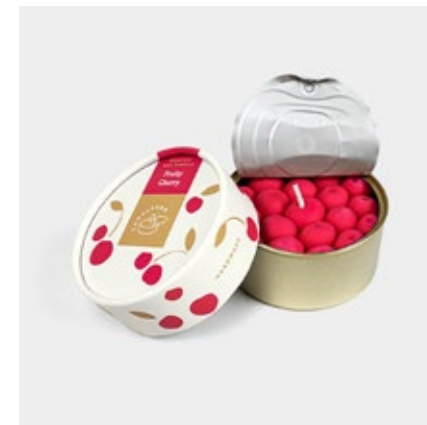

Designed by Justinas Bruzas. Made in Lithuania.

54^c
CELSIUS

[browse collection online](#)

CANDLECAN

54^{°C}
CELSIUS

can-choco
scent: chocolate

can-berry
scent: blackberry & cinnamon

can-tangerine
scent: tangerine