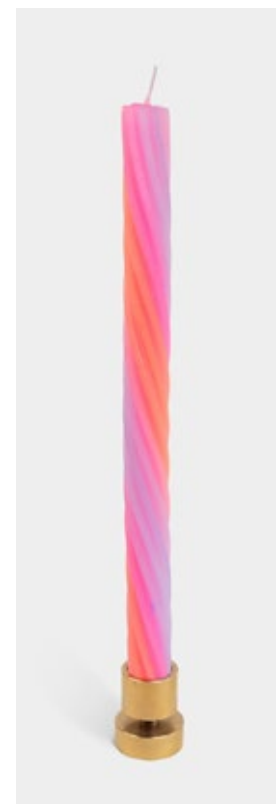

10338
orange

[browse collection online](#)

SRP $20.00 | Size: 7/8 x 11 inches | Burning time: ~ 10 h | Designed by Lex Pott | Pack contains 2 candles | Made in USA