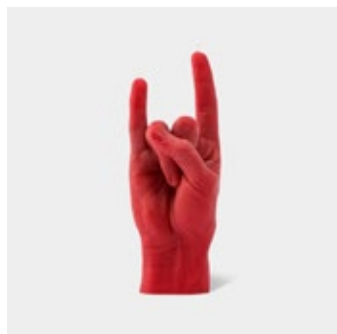

CANDLEHAND

You Rock

54^c
CELSIUS

rck-black
color: black

rck-pink
color: pink

rck-red
color: red

rck-white
color: white

[browse collection online](#)