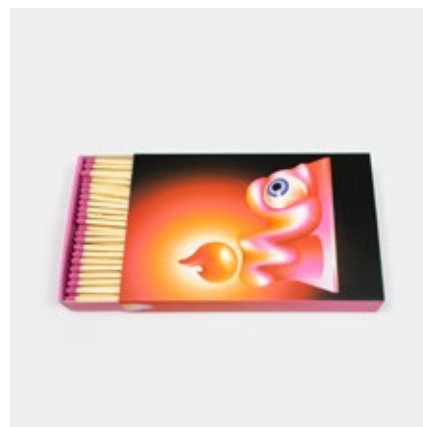

ARTWORK

Box of 5" Safety Matches featuring artwork by several talented artists.

10444
artist: sophy hollington

10445
artist: paulina almira

10443
artist: sebastian curi

[browse collection online](#)

SRP \$14.00 | Designs by Sophy Hollington, Paulina Almira, & Sebastian Curi | Size: 5.5 x 3.5 inches | Matchbox contains 55 matches | Made in China

NEW

CANDLEHAND CANDLE HOLDERS

The CandleHand hand gesture metal candle holders are designed to bring your standard candle burning routine to a whole new level.

Fits any standard taper candle. Candle is not included.