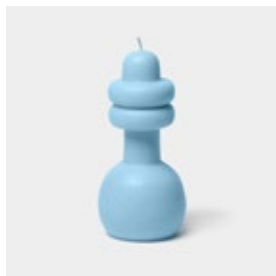

[browse collection online](#)

SRP varies by shape: \$38.00-\$48.00 | Size: from 8 - 13 inches tall | Burning time: ≈ 37 - 60 h | Designed by Carl Durkow | Made in China

SPINDLE CANDLES

54^C
CELSIUS

DIPPER

10309
dipper yellow 2.8 x 13"

BUB

10322
bub blue 3 x 6.5"

10317
bub yellow 3 x 6.5"

10321
bub black 3 x 6.5"

10316
bub white 3 x 6.5"

10318
bub white 3 x 6.5"

KNUBBY