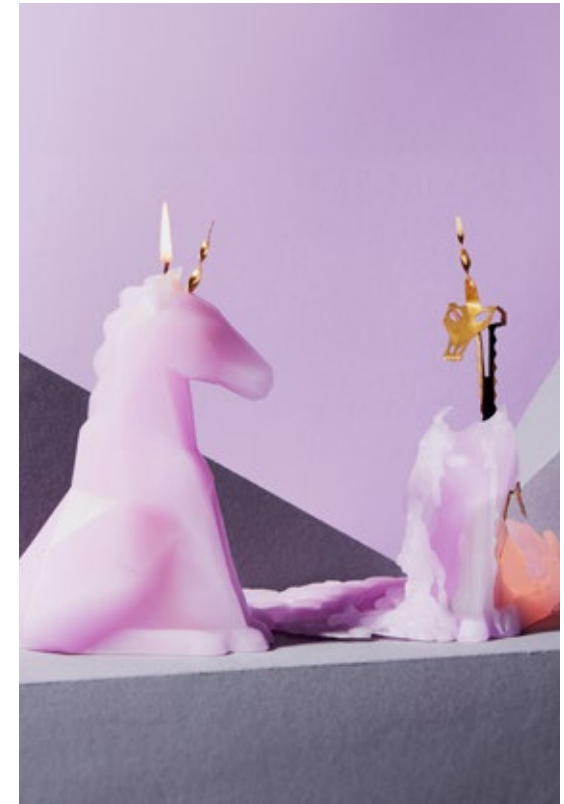

△
PYRO™
PET
▽

54^c
CELSIUS

EINAR

10112
color: lilac

10187
color: white / scent: mandarin, vanilla & cinnamon

10373
color: hot pink

[browse collection online](#)

SRP \$39.00 | Size: 5.1 x 2.6 x 8 inches | Burning time: ≈ 14 h | Designed by Thorunn Arnadottir | Made in China