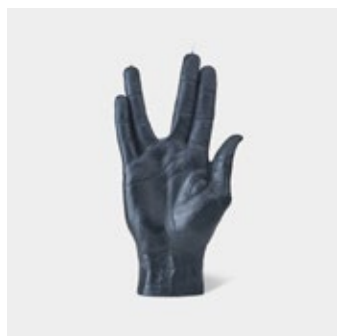

vic-red
color: red

vic-pink
color: pink

[browse collection online](#)

SRP \$40.00 | Size: 7.8 x 2.7 x 3.1 inches | Burning time: ≈ 2 h | Designed by Justinas Bruzas | Made in Lithuania

CANDLEHAND

LLAP

54^{°C}
CELSIUS