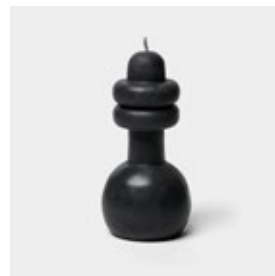

10309
dipper yellow 2.8 x 13"

BUB

10322
bub blue 3 x 6.5"

10317
bub yellow 3 x 6.5"

10321
bub black 3 x 6.5"

10316
bub white 3 x 6.5"

10318
bub white 3 x 6.5"

KNUBBY