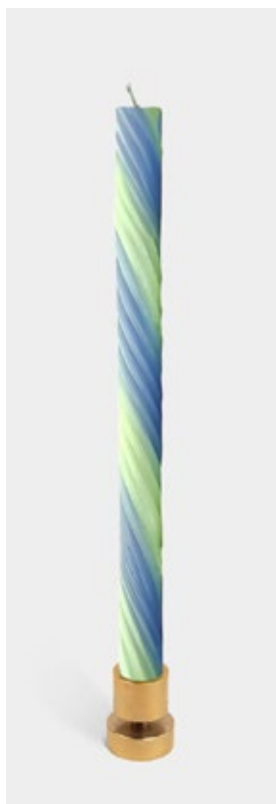

SPIRAL & TAPER BEESWAX CANDLES

54^C
CELSIUS

Candle holder not included.

10410
spiral beeswax candles - natural

10412
beeswax taper candles - natural

[browse collection online](#)

SRP \$25.00, Size: 7/8 x 10 inches (Spiral) | SRP \$20.00, Size: 7/8 x 12 inches (Taper) | Burning time: ≈ 8-10 h | 2-candle bundle | Made in China

SRP \$25.00 | Size: 7/8 x 11 inches | Burning time: ≈ 10 h | Designed by Lex Pott | Pack contains 2 candles | Made in USA

ROPE CANDLES

Candle holder not included.

54^c
CELSIUS

10479
orange & lavender

10478
lavender & green