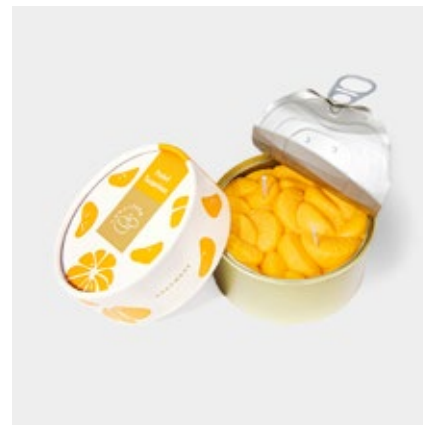

Designed by Justinas Bruzas. Made in Lithuania.

54^c
CELSIUS

[browse collection online](#)

CANDLECAN

54^{°C}
CELSIUS

can-choco
scent: chocolate

can-berry
scent: blackberry & cinnamon

can-tangerine
scent: tangerine