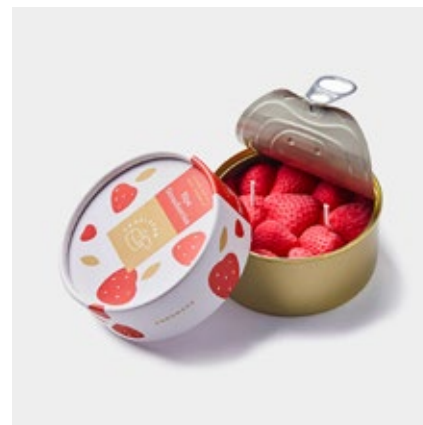

can-cherry
scent: cherry

can-salmon
scent: orange

can-coffee
scent: coffee

can-strawberry
scent: strawberry

can-mango
scent: mango

SRP \$27.00 | Designed by Justinas Bruzas | Size: 4 x 3 inches | Burning time: ≈ 30 h | Made in Lithuania