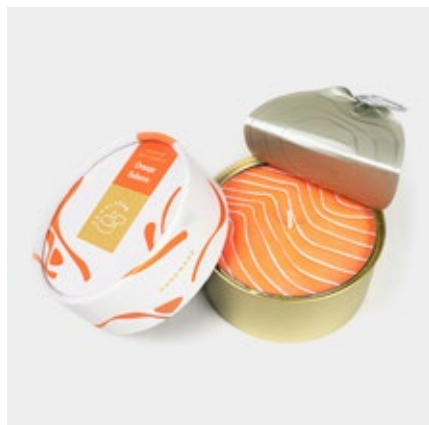

can-salmon
scent: orange