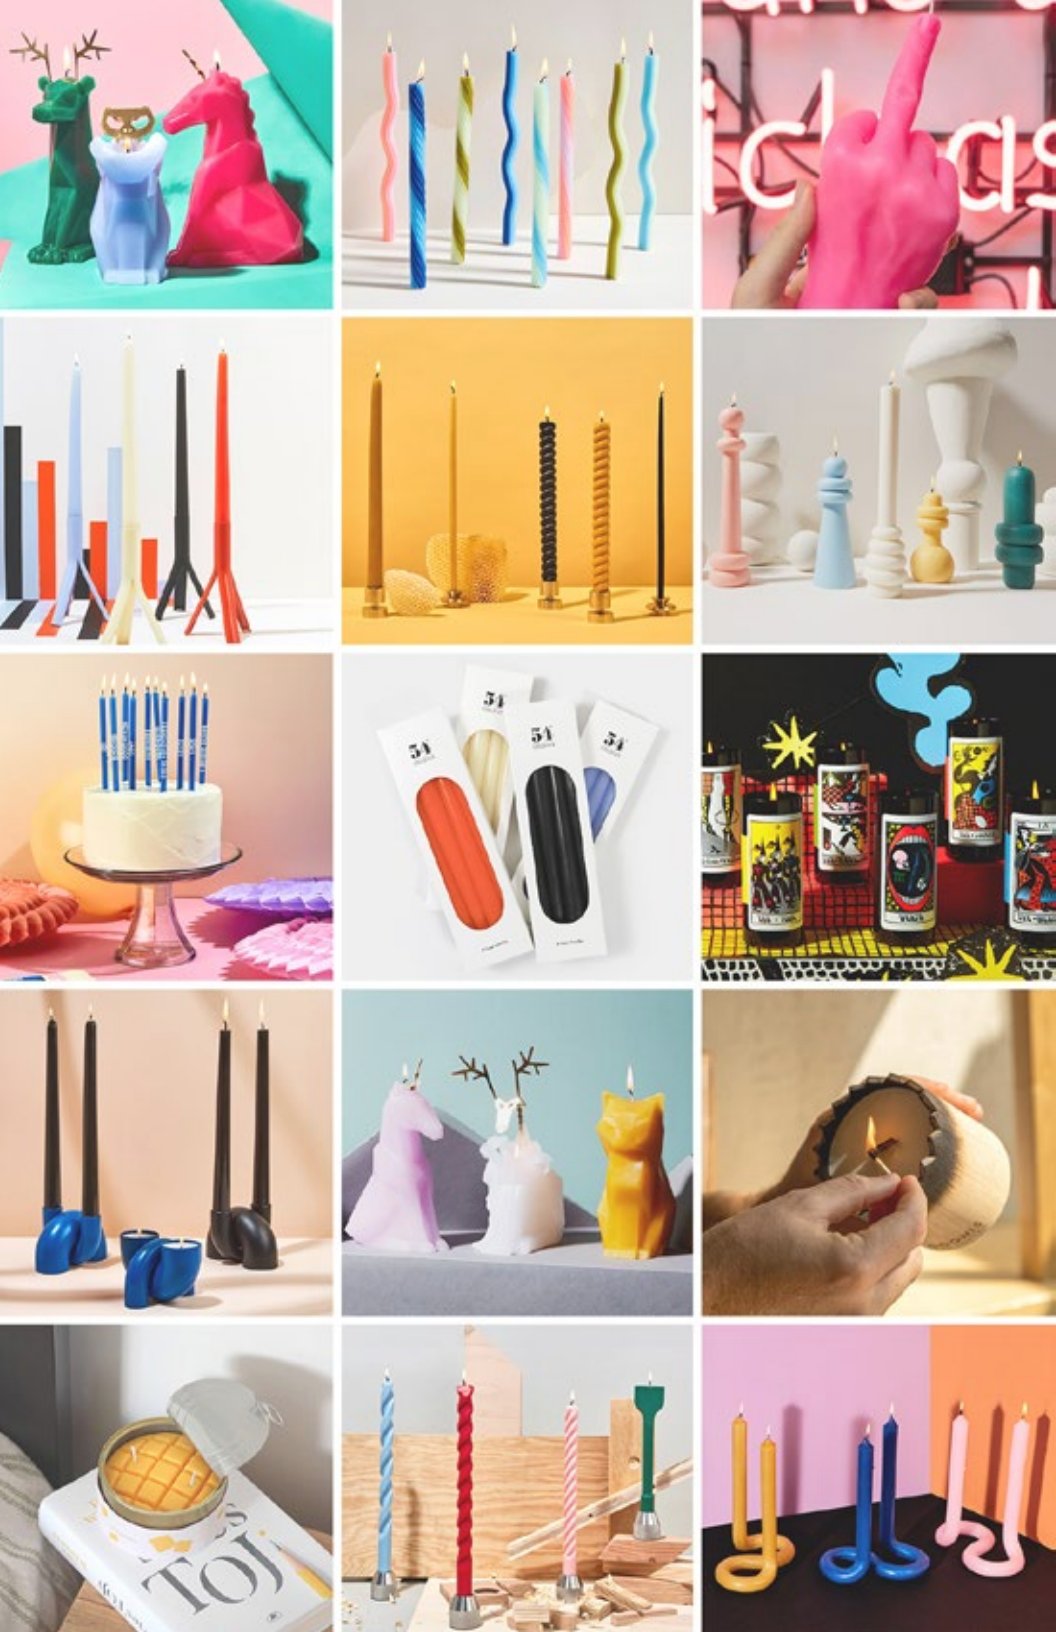

54°
CELSIUS

2024

54[°] CELSIUS

54Celsius innovates the classic candle, one unique design at a time. We embrace the bold and the strange, the mythical, the cosmic, and the timeless - all to create striking pieces that glow with play and delight.