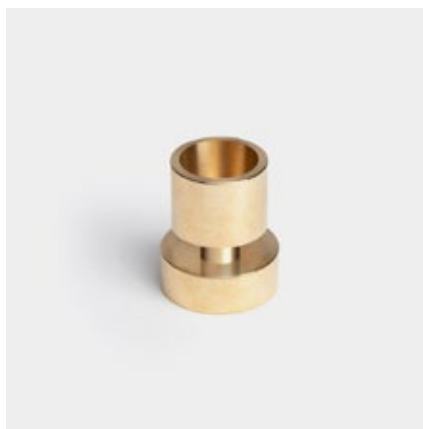

54^c
CELSIUS

[browse collection online](#)

THIN BEESWAX CANDLES

54^C
CELSIUS

10408
color: natural

10409
color: black

[browse collection online](#)

SRP \$22.00 | Size: 3/8 inches diameter, 12 inches length | Burning time: \approx 2.5 h | Bundle contains 7 candles | Made in China

SPIRAL & TAPER BEESWAX CANDLES

54^C
CELSIUS

Candle holder not included.

10410
spiral beeswax candles - natural

10412
beeswax taper candles - natural

[browse collection online](#)

SRP \$25.00, Size: 7/8 x 10 inches (Spiral) | SRP \$20.00, Size: 7/8 x 12 inches (Taper) | Burning time: ≈ 8-10 h | 2-candle bundle | Made in China

BRASS CANDLE HOLDERS

Elegant little candle holders, made of solid brass. Tiny but heavy and sturdy. They are available in versions for 7/8" candles and for thin 3/8" candles.

54^c
CELSIUS

BRASS TAPER HOLDER

Fits standard taper candles with a diameter of 7/8".

SKU: 10204

BRASS HOLDER XS

Fits thin candles with a diameter of 3/8".

SKU: 10258

[browse collection online](#)

SRP \$30.00 (Taper Holder), SRP \$28.00 (Holder XS) | Designed by Thorunn Arnadottir | Material: Solid Brass | Made in China