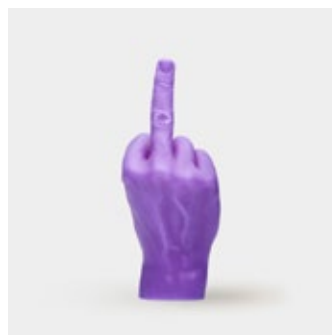

fck-neo-green
color: neon green

fck-neo-orange
color: neon orange

fck-neo-yellow
color: neon yellow

fck-blue
color: blue

fck-white
color: white

fck-purple
color: purple

[browse collection online](#)

SRP \$40.00 | Size: 7.8 x 3.5 x 3.1 inches | Burning time: ≈ 2 h | Designed by Justinas Bruzas | Made in Lithuania