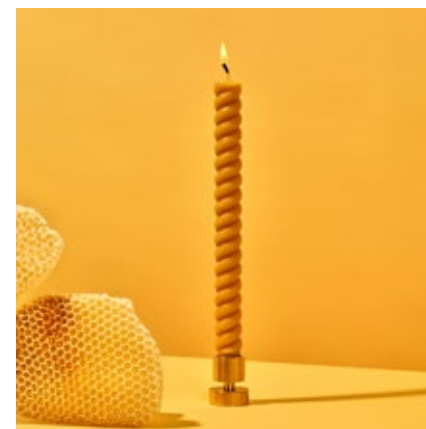

BRASS CANDLE HOLDERS

Elegant little candle holders, made of solid brass. Tiny but heavy and sturdy. They are available in versions for 7/8" candles and for thin 3/8" candles.

54^c
CELSIUS

BRASS TAPER HOLDER

Fits standard taper candles with a diameter of 7/8".

SKU: 10204