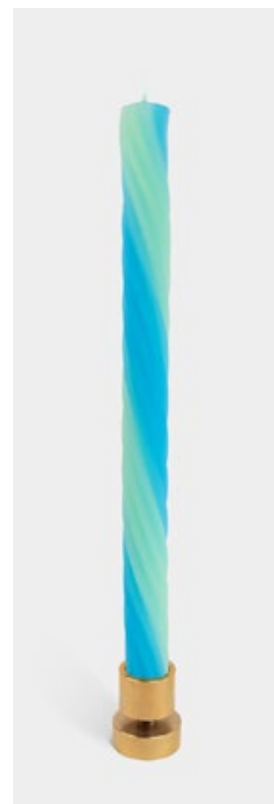

ROPE CANDLES

Candle holder not included.

54^c
CELSIUS

10341
mint

[browse collection online](#)

SRP $20.00 | Size: 7/8 x 11 inches | Burning time: ~ 10 h | Designed by Lex Pott | Pack contains 2 candles | Made in USA