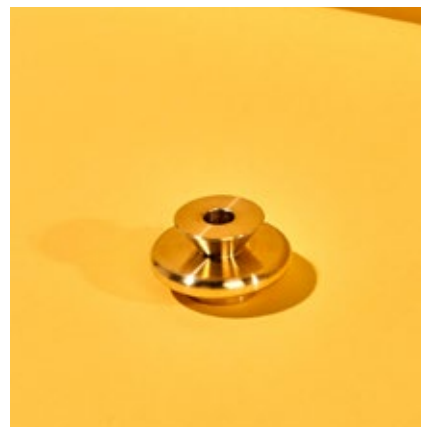

BRASS CANDLE HOLDERS

Elegant little candle holders, made of solid brass. Tiny but heavy and sturdy. They are available in versions for 7/8" candles and for thin 3/8" candles.

54^c
CELSIUS

BRASS TAPER HOLDER

Fits standard taper candles with a diameter of 7/8".

SKU: 10204

BRASS HOLDER XS

Fits thin candles with a diameter of 3/8".

SKU: 10258

[browse collection online](#)

SRP \$30.00 (Taper Holder), SRP \$28.00 (Holder XS) | Designed by Thorunn Arnadottir | Material: Solid Brass | Made in China