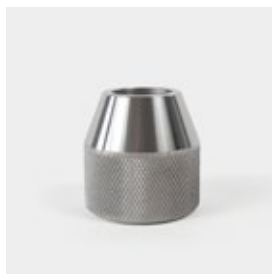

10426
drill bit candle holder
material: solid steel