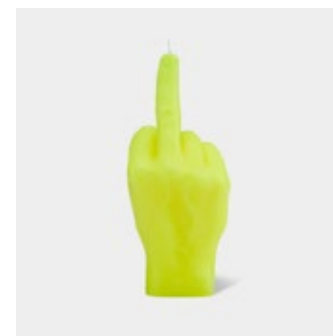

fck-neo-yellow
color: neon yellow