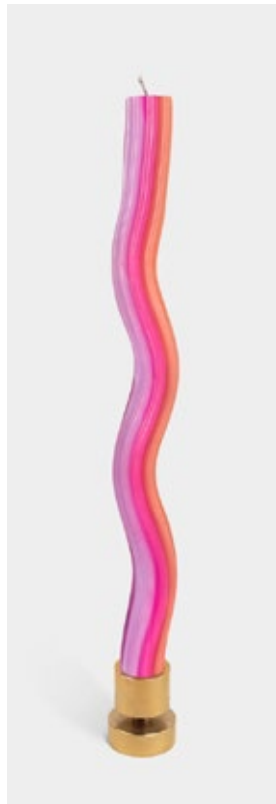

WIGGLE CANDLES

Candle holder not included.

54^c
CELSIUS

10481
orange & lavender