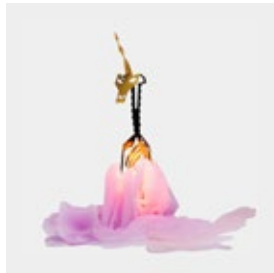

10187
color: white / scent: mandarin, vanilla & cinnamon