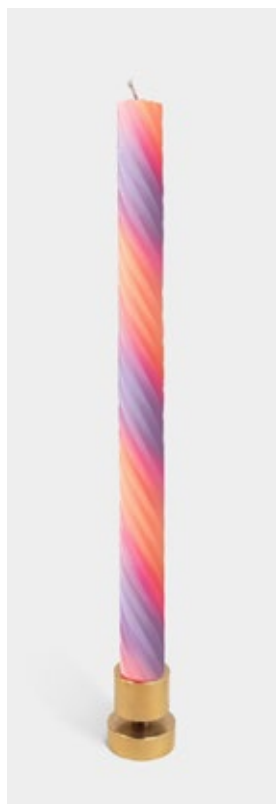

ROPE CANDLES

Candle holder not included.

54^c
CELSIUS

10479
orange & lavender