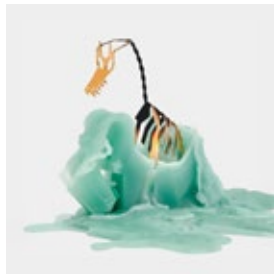

△
PYRO™
PET
▽

54^{°C}
CELSIUS

DREKI

10109
color: black

10248
color: sage green

[browse collection online](#)

SRP \$39.00 | Size: 7 x 2.6 x 6 inches | Burning time: ≈ 14 h | Designed by Thorunn Arnadottir | Made in China