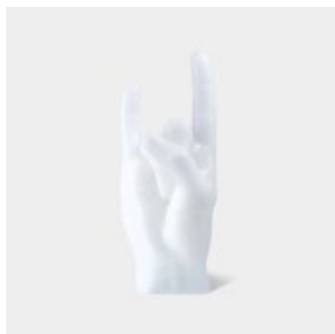

CANDLEHAND

You Rock

54^c
CELSIUS

rck-black
color: black

rck-pink
color: pink

rck-red
color: red

rck-white
color: white

[browse collection online](#)