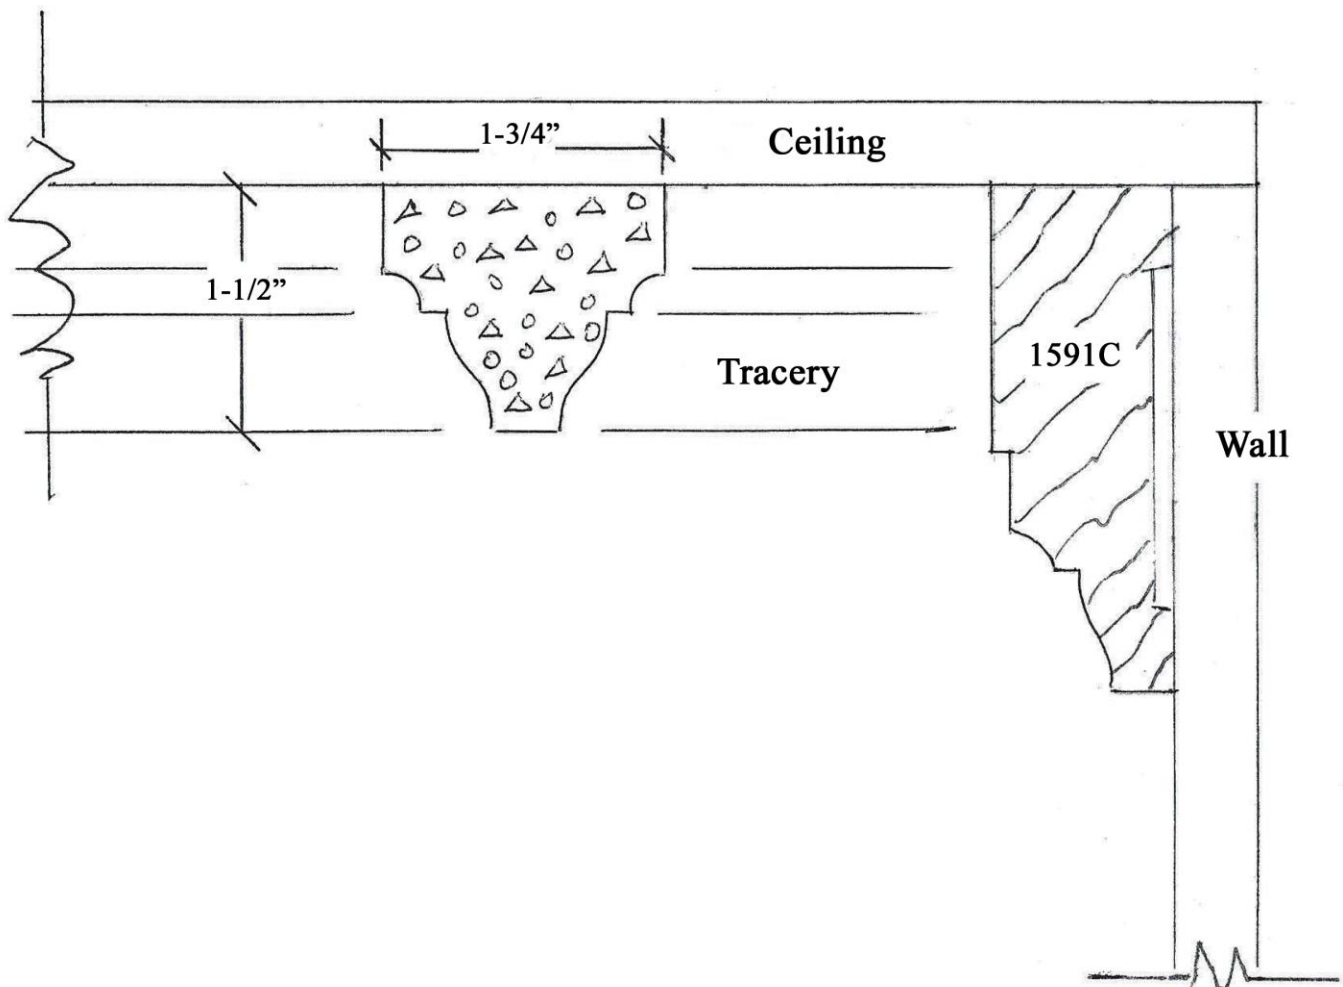

TERMINATING TRACERY CEILING UNITS INTO WALLS USING TRIM #1591C

For use with: 2964 | 2964-30 | TRA100 | TRA101

This sketch illustrates how custom wood trim, #1591C, becomes the perfect solution for terminating our tracery patterns into the walls of a room. Of course, this works only in rooms that don't have crown mouldings already in them.