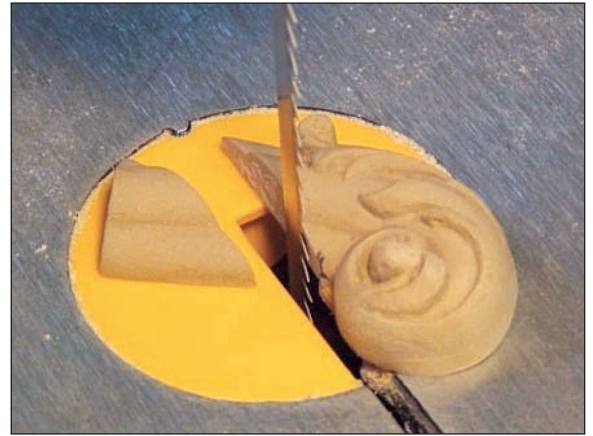

All designs are copyrighted.

DECORATORS SUPPLY
CORPORATION

— Since 1883 —

INSTALLATION INFORMATION

Insofar as the ornaments are a composite material, installation needs to be handled a little differently than what would occur with wood ornaments. We have developed a short video to provide basic installation instruction on our website (see Video Number 1 – “Non Steaming Method”)

A common question relates to the best method for connecting the wood mouldings to the compo ornaments. We would recommend that you consider an angled cut versus a square cut. You can utilize a band saw or coping saw to accomplish this. Here are a few images to illustrate this approach. And as always, please feel free to call 800-792-2093 if you have further questions or require additional assistance.