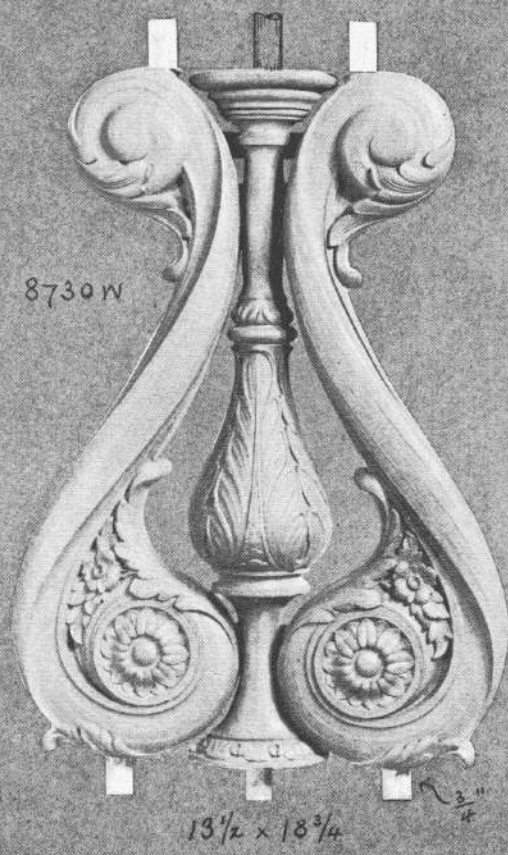

11420
8 1/2 x 7 1/4

11422
12 1/2 x 13

11433
6 5/8 x 9 3/4

11423
4 1/2 x 8 1/2

11425 9 x 17 1/4

11426
4 3/8

11428
3 3/8 x 11 1/4

11434
4 x 5 3/4

11424
4 3/4 x 6

11427
3 3/4 x 4 1/4

11429
3 x 4 1/2

11435
6 x 9

Items 8729-W and 8731-W made with wood cores. Items 8724-W, 8725-W, 8728-W, 8730-W are cast full round in wood fibre on wood cores, diameter as indicated. Column 8726-W composition with wood core and wood base. Can be made any size from one inch to six inch diameter. Price on request.

UNAVAILABLE

8732 W
2 x 4

8733 W
3 3/8 x 4 1/2

UNAVAILABLE

8734 W

2 5/8 x 6 3/4

8735 W
4 7/8 x 8

8736 W

2 3/4 x 4 1/2

8737 W
3 x 5 3/4

8738 W
2 1/2 x 7 1/4

8739 W
3 1/8 x 6 1/8

8740 W
5 1/8 x 9 1/2

8741 W
4 1/8 x 15 3/4

8742 W
5 x 27 1/4

8743 W
4 1/8 x 24 1/2