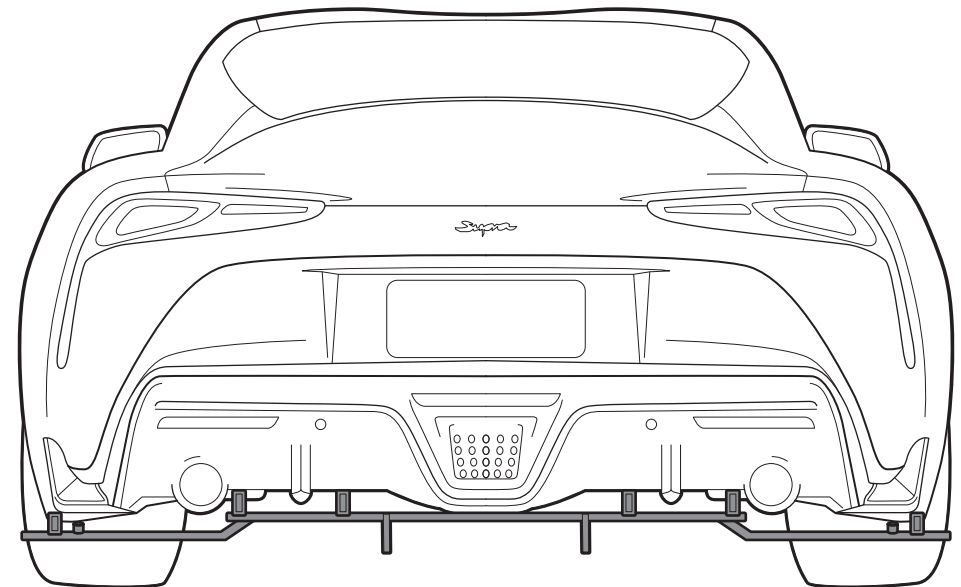

s-rda-toy-01-e1

www.streetaero.com

info@streetaero.com