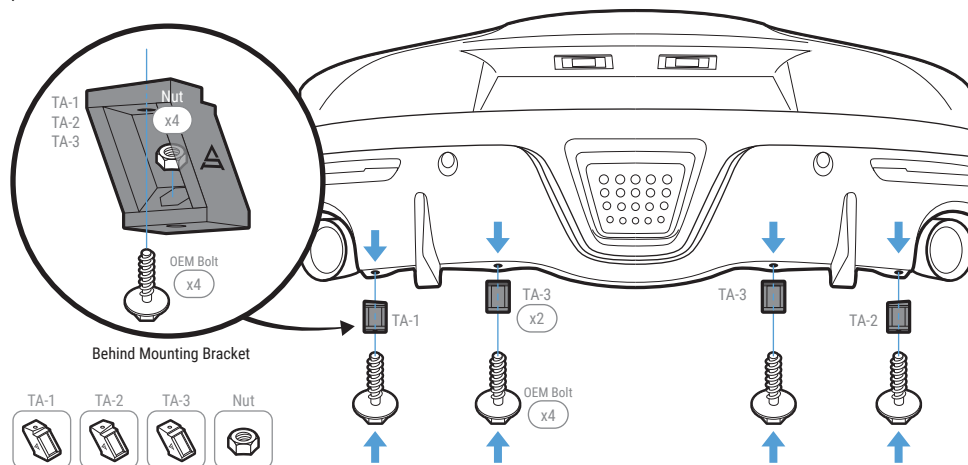

Remove the two OEM Push Pins located on the driver and passenger side of the bumper

STEP: 3 Install Mounting Bracket

Remove the four OEM Bolts located under the bumper

Place Nut into Mounting Bracket TA-1, TA-2, and TA-3 this will be used to mount the Main Panel to the bumper on **STEP: 4**

NOTE: Push the nut all the way into the socket to prevent it from falling out

Attach and secure Mounting Bracket TA-1, TA-2, and TA-3 by re-installing the (4) OEM Bolts to its correct location

STEP: 4 Mount Main Panel

Align and secure the assembled Main Panel to the bumper using Mounting Bracket TA-1, TA-2, TA-3 with provided M6 bolt

STEP: 5 *Mount the Rear Diffuser*

Attach and secure Mounting Bracket TA-4 to the Side Panel with M6 25mm Bolt, Finishing Washer, and Nut

Install the Side Panel to the Main Panel and bumper by securing Mounting Bracket TA-4 with M6 25mm Bolt, Washer, and Nut. Secure 3/16 Spacer with M6 25mm Bolt, Finishing Washer, Washer, and Nut

NOTE: Use the sides near the wheels to secure the Washer and Nut inside the bumper