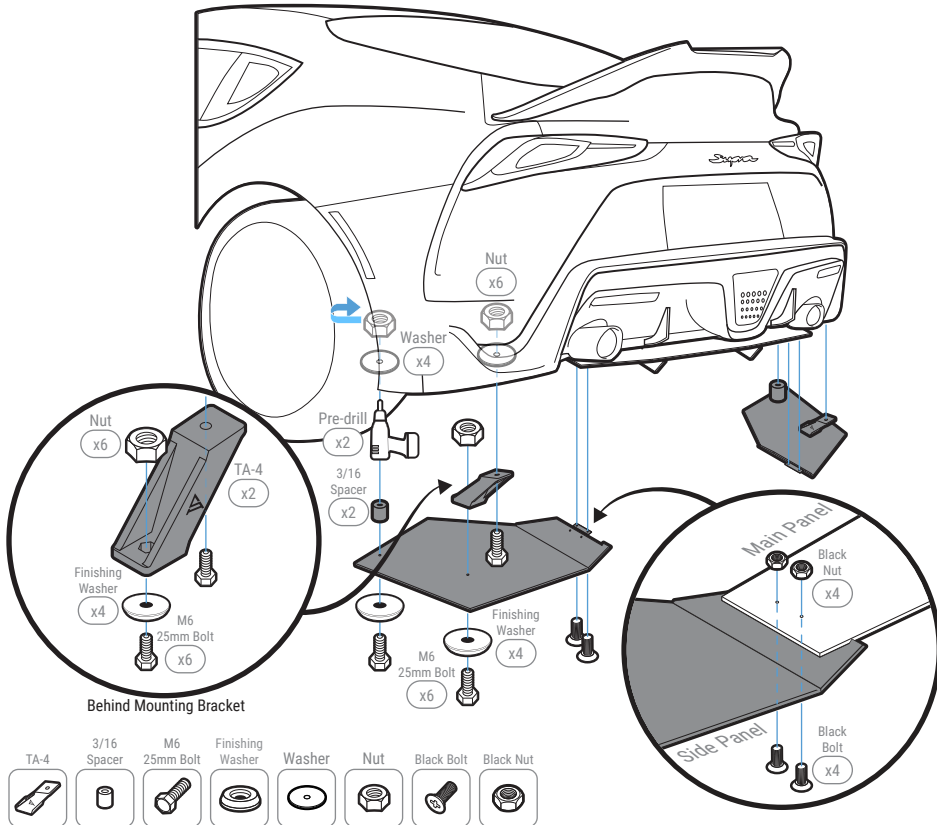

STEP: 5 *Mount the Rear Diffuser*

Attach and secure Mounting Bracket TA-4 to the Side Panel with M6 25mm Bolt, Finishing Washer, and Nut

NOTE: Push the nut all the way into the socket to prevent it from falling out

Attach the Side Panel to the Main Panel with Black Bolt and Black Nut

NOTE: Do **Not** tighten Black Nut you will need to remove the Side Panel to pre-drill

Mark where Mounting Bracket TA-4 and 3/16 Spacer will be mounted to the bumper

NOTE: Use the hole on top of TA-4 and 3/16 spacer to mark the drill location

Pre-drill into the bumper

NOTE: Side Panel must be removed before pre-drilling

Install the Side Panel to the Main Panel and bumper by securing Mounting Bracket TA-4 with M6 25mm Bolt, Washer, and Nut. Secure 3/16 Spacer with M6 25mm Bolt, Finishing Washer, Washer, and Nut

NOTE: Use the sides near the wheels to secure the Washer and Nut inside the bumper

Repeat to install Passenger Side Panel to the Main Panel and bumper

INSTALLATION GUIDE

2019-2023 Toyota Supra

ACM Rear Diffuser