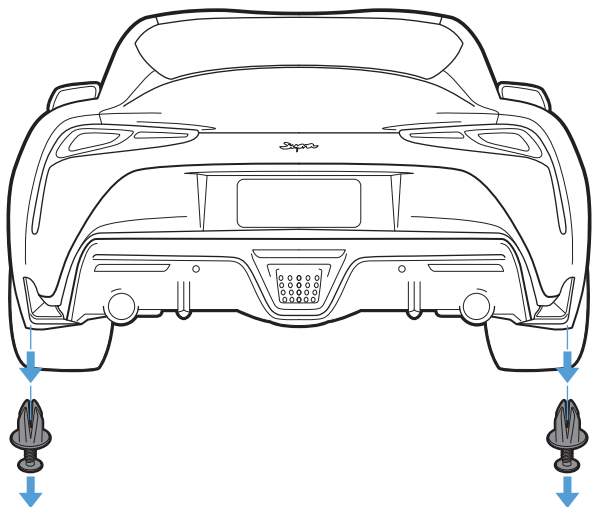

STEP: 1 Assemble Rear Diffuser

Carefully place Fin 1 and Fin 2 onto the Main Panel
(Match the number on the Fin to the number on the Main Piece)

Secure with Black Bolt and Black Nut

STEP: 2 Remove Push Pins

Remove the two OEM Push Pins located on the driver and passenger side of the bumper

STEP: 3 Install Mounting Bracket

Remove the four OEM Bolts located under the bumper

Place Nut into Mounting Bracket TA-1, TA-2, and TA-3 this will be used to mount the Main Panel to the bumper on **STEP: 4**

NOTE: Push the nut all the way into the socket to prevent it from falling out

Attach and secure Mounting Bracket TA-1, TA-2, and TA-3 by re-installing the (4) OEM Bolts to its correct location

STEP: 4 Mount Main Panel

Install the Side Panel to the Main Panel and bumper by securing Mounting Bracket TA-4 with M6 25mm Bolt, Washer, and Nut. Secure 3/16 Spacer with M6 25mm Bolt, Finishing Washer, Washer, and Nut

NOTE: Use the sides near the wheels to secure the Washer and Nut inside the bumper