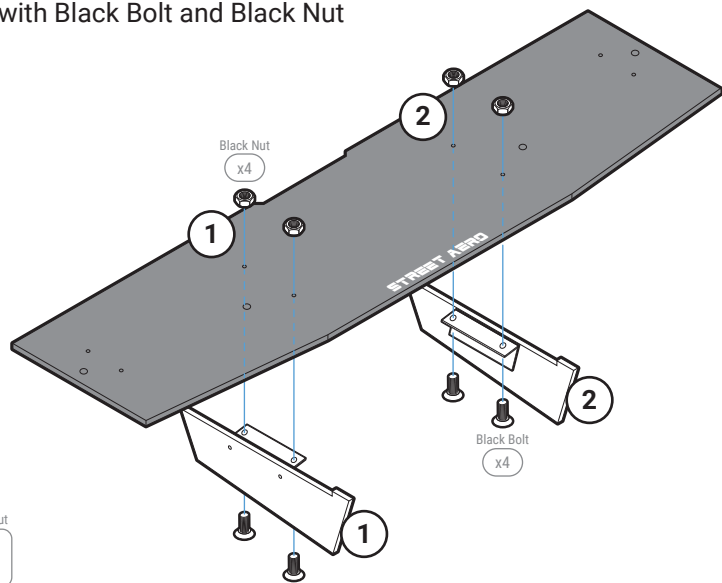

STEP: 1 Assemble Rear Diffuser

Carefully place Fin 1 and Fin 2 onto the Main Panel
(Match the number on the Fin to the number on the Main Piece)

Secure with Black Bolt and Black Nut

STEP: 2 Remove Push Pins

Remove the two OEM Push Pins located on the driver and passenger side of the bumper

STEP: 3 Install Mounting Bracket

Remove the four OEM Bolts located under the bumper

Place Nut into Mounting Bracket TA-1, TA-2, and TA-3 this will be used to mount the Main Panel to the bumper on **STEP: 4**

NOTE: Push the nut all the way into the socket to prevent it from falling out

Attach and secure Mounting Bracket TA-1, TA-2, and TA-3 by re-installing the (4) OEM Bolts to its correct location

STEP: 4 Mount Main Panel

Install the Side Panel to the Main Panel and bumper by securing Mounting Bracket TA-4 with M6 25mm Bolt, Washer, and Nut. Secure 3/16 Spacer with M6 25mm Bolt, Finishing Washer, Washer, and Nut

NOTE: Use the sides near the wheels to secure the Washer and Nut inside the bumper