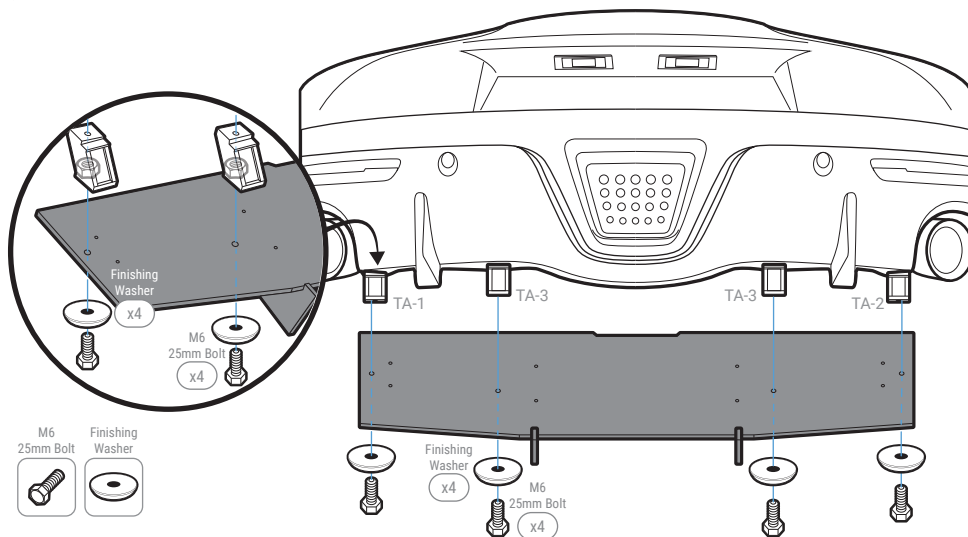

Remove the two OEM Push Pins located on the driver and passenger side of the bumper

STEP: 3 Install Mounting Bracket

Remove the four OEM Bolts located under the bumper

Place Nut into Mounting Bracket TA-1, TA-2, and TA-3 this will be used to mount the Main Panel to the bumper on **STEP: 4**

NOTE: Push the nut all the way into the socket to prevent it from falling out

Attach and secure Mounting Bracket TA-1, TA-2, and TA-3 by re-installing the (4) OEM Bolts to its correct location

STEP: 4 Mount Main Panel

Align and secure the assembled Main Panel to the bumper using Mounting Bracket TA-1, TA-2, TA-3 with provided M6 bolt

STEP: 5 *Mount the Rear Diffuser*

Attach and secure Mounting Bracket TA-4 to the Side Panel with M6 25mm Bolt, Finishing Washer, and Nut