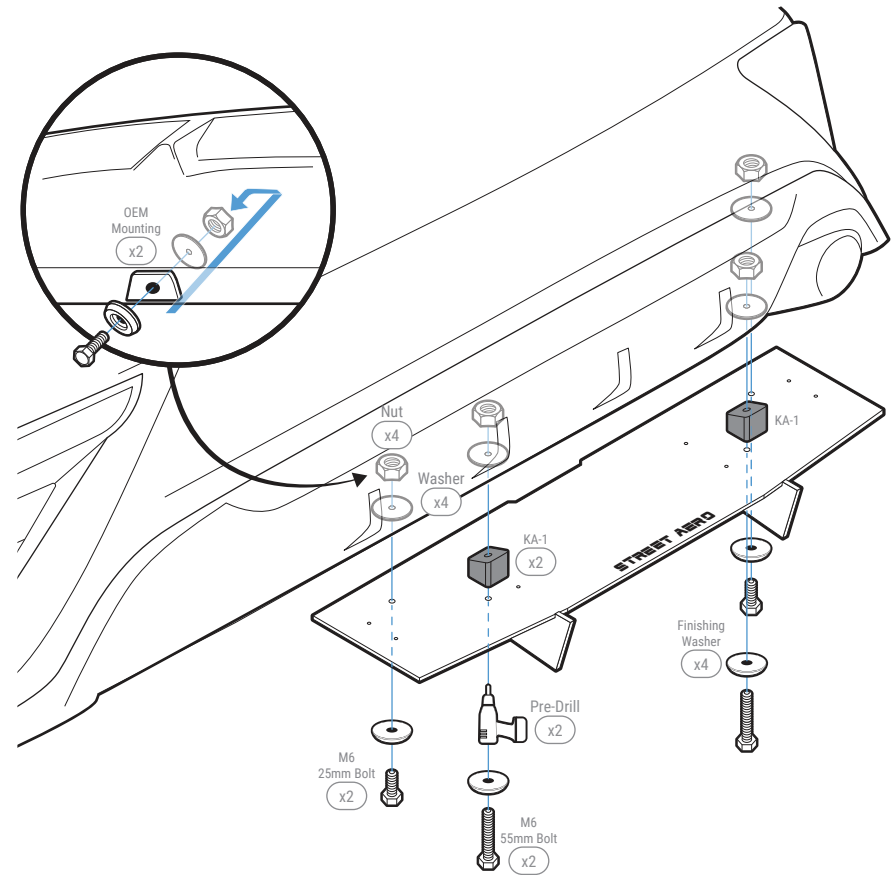

STEP: 1 Assemble Main Panel

Carefully place Fin 1 and 2 onto the Main Panel
(Match the number on the Fin to the number on the Main Panel)

Secure with Small Bolt and Small Nut

STEP: 2 Remove OEM Push Pins

Remove the two OEM Push Pins located under the bumper
NOTE: (Mark where the OEM Push Pins are located this is where the Main Panel will be mounted)

STEP: 3 Mount Main Panel

Mount the assembled Main Panel to the bumper by securing M6 25mm Bolt, Finishing Washer, Washer, and Nut to the OEM mounting hole on **STEP: 2**
NOTE: Reach under the bumper to place the Washer and Nut inside the bumper

Continue by securing Mounting Bracket KA-1 to the Main Panel and bumper with M6 55mm Bolt, Finishing Washer, Washer, and Nut
NOTE: Reach under the bumper to place the Washer and Nut inside the bumper

IMPORTANT: DO NOT over tighten or use power tools to mount the Mounting Brackets

STEP: 4 Mount Side Panel

Remove the four OEM Push Pins located under the bumper on the Driver Side and Passenger Side

NOTE: (Mark where the OEM Push Pins are located this is where the Side Panel will be mounted)