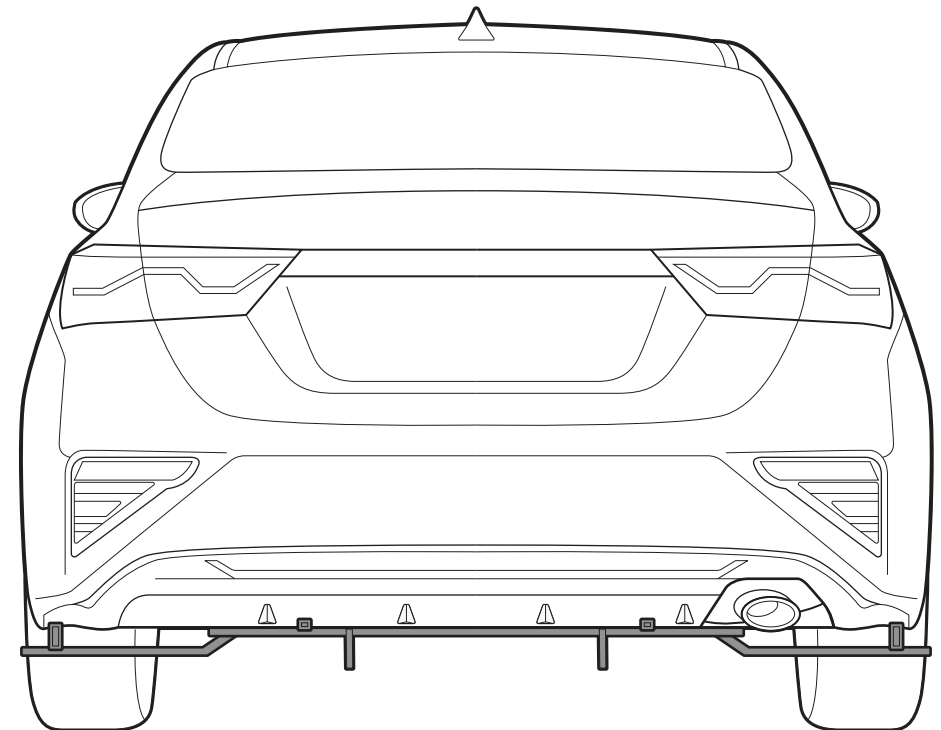

s-rda-kia-03-e1

www.streetaero.com

info@streetaero.com