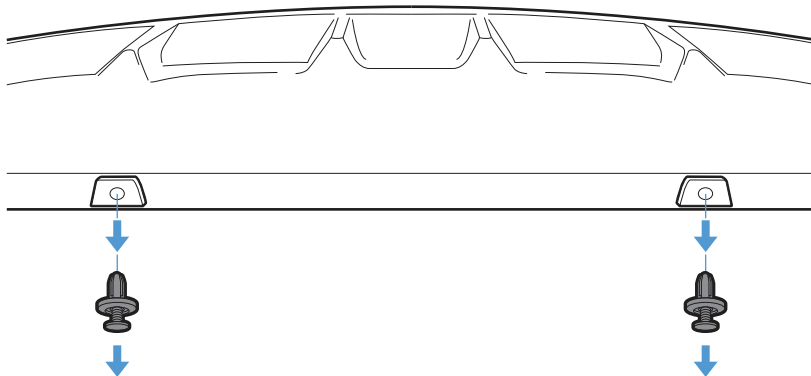

STEP: 1 Assemble Main Panel

Carefully place Fin 1 and 2 onto the Main Panel
(Match the number on the Fin to the number on the Main Panel)

Secure with Small Bolt and Small Nut

STEP: 2 Remove OEM Push Pins

Remove the two OEM Push Pins located under the bumper
NOTE: (Mark where the OEM Push Pins are located this is where the Main Panel will be mounted)

STEP: 3 Mount Main Panel

Mount the assembled Main Panel to the bumper by securing M6 25mm Bolt, Finishing Washer, Washer, and Nut to the OEM mounting hole on **STEP: 2**
NOTE: Reach under the bumper to place the Washer and Nut inside the bumper

Continue by securing Mounting Bracket KA-1 to the Main Panel and bumper with M6 55mm Bolt, Finishing Washer, Washer, and Nut
NOTE: Reach under the bumper to place the Washer and Nut inside the bumper

IMPORTANT: DO NOT over tighten or use power tools to mount the Mounting Brackets

STEP: 4 Mount Side Panel

Remove the four OEM Push Pins located under the bumper on the Driver Side and Passenger Side

NOTE: (Mark where the OEM Push Pins are located this is where the Side Panel will be mounted)