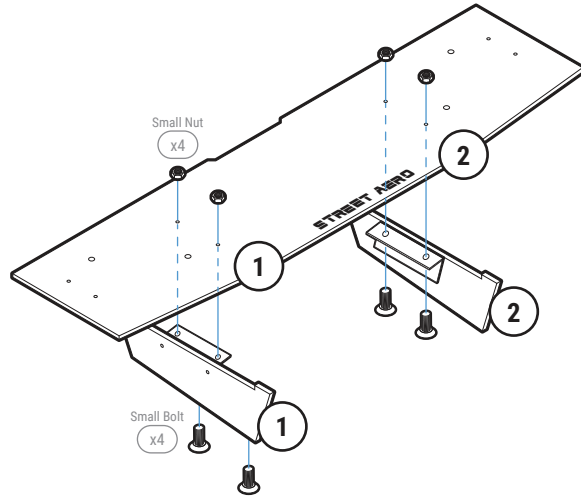

STEP: 1 Assemble Main Panel

Carefully place Fin 1 and 2 onto the Main Panel
(Match the number on the Fin to the number on the Main Panel)

Secure with Small Bolt and Small Nut

STEP: 2 Remove OEM Push Pins

Remove the two OEM Push Pins located under the bumper
NOTE: (Mark where the OEM Push Pins are located this is where the Main Panel will be mounted)

STEP: 3 Mount Main Panel

Mount the assembled Main Panel to the bumper by securing M6 25mm Bolt, Finishing Washer, Washer, and Nut to the OEM mounting hole on **STEP: 2**
NOTE: Reach under the bumper to place the Washer and Nut inside the bumper

Continue by securing Mounting Bracket KA-1 to the Main Panel and bumper with M6 55mm Bolt, Finishing Washer, Washer, and Nut
NOTE: Reach under the bumper to place the Washer and Nut inside the bumper

IMPORTANT: DO NOT over tighten or use power tools to mount the Mounting Brackets

STEP: 4 Mount Side Panel

Remove the four OEM Push Pins located under the bumper on the Driver Side and Passenger Side

NOTE: (Mark where the OEM Push Pins are located this is where the Side Panel will be mounted)