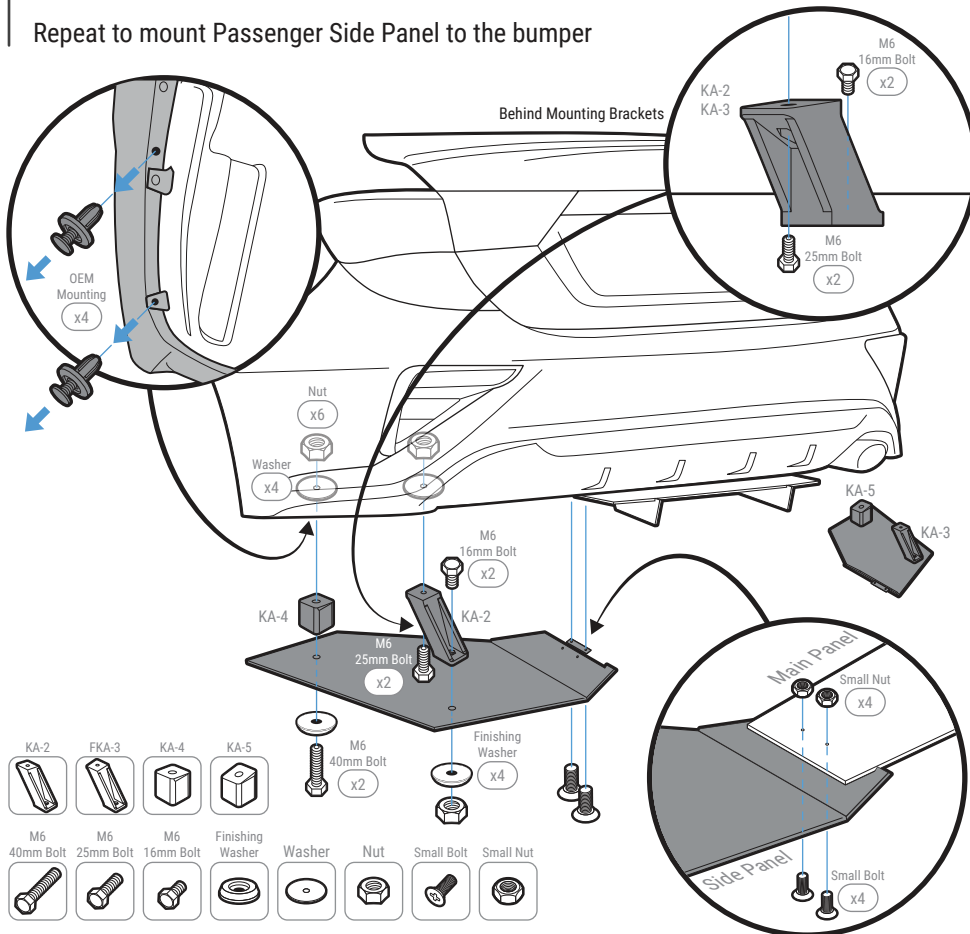

STEP: 4 Mount Side Panel

Remove the four OEM Push Pins located under the bumper on the Driver Side and Passenger Side

NOTE: (Mark where the OEM Push Pins are located this is where the Side Panel will be mounted)

Mount Mounting Bracket KA-2 to the bumper by using the OEM Mounting location and secure with M6 25mm Bolt, Washer, and Nut

NOTE: Reach under or to the side of the bumper to place the Washer and Nut inside the bumper

Attach the Side Panel to the Main Panel with Small Bolt and Small Nut

Secure Mounting Bracket KA-2 to the Side Panel with M6 16mm Bolt, Finishing Washer, and Nut

Mount the Side Panel to the bumper by securing Mounting Bracket KA-4 to the OEM Mounting Location with M6 40mm Bolt, Finishing Washer, Washer, and Nut

NOTE: Reach under or to the side of the bumper to place the Washer and Nut inside the bumper

Repeat to mount Passenger Side Panel to the bumper

INSTALLATION GUIDE

2020-2022 Kia Forte GT-Line

(Single Exhaust)

ACM Rear Diffuser