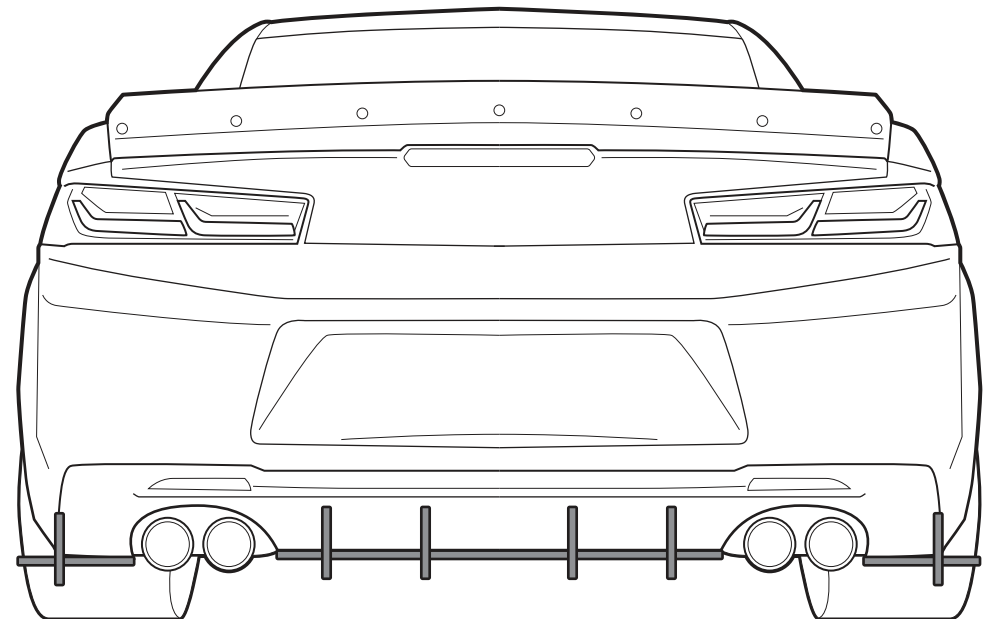

s-rda-chv-05

s-rda-chv-06

www.streetaero.com

info@streetaero.com