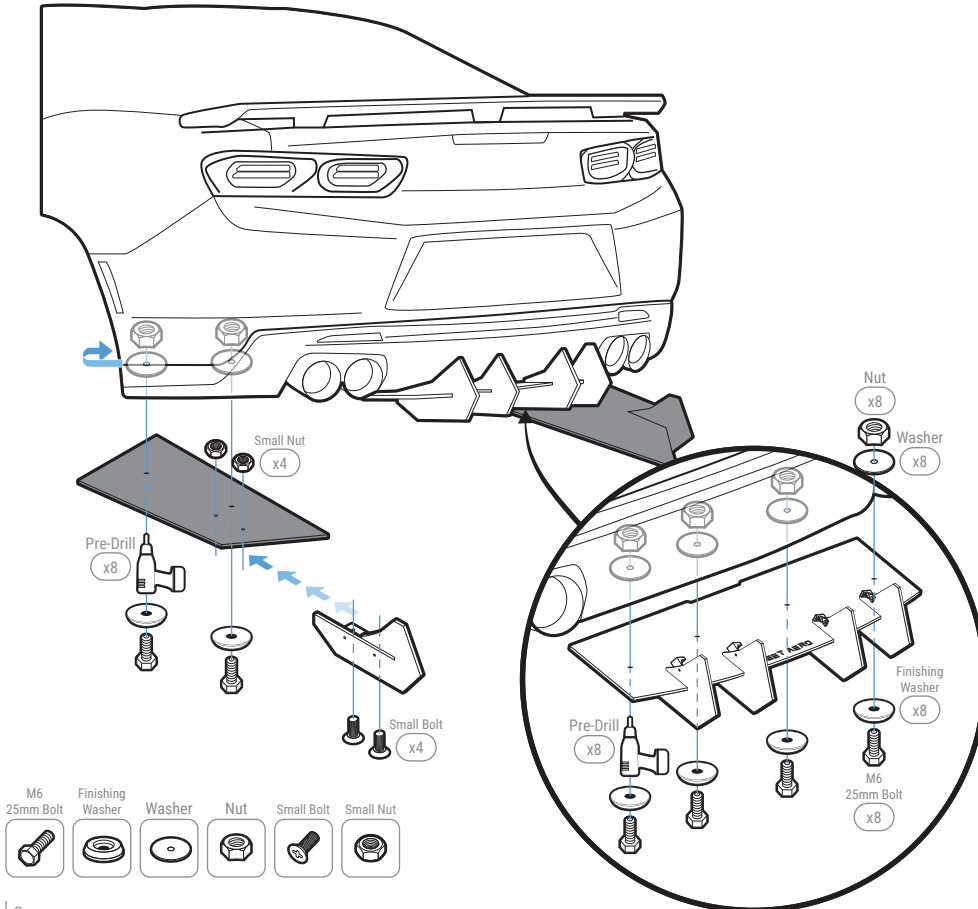

Secure the Main Panel to the bumper with M6 25mm Bolt, Finishing Washer, Washer, and Nut

NOTE: Reach under or to the side of the bumper to place the Washer and Nut inside the bumper

Slide the Side Fin into the Side Panel and secure with Small Bolt and Small Nut

NOTE: Make sure the Side Fin Bracket faces towards the center of the car

Align the assembled Side Panel to the bumper

Pre-drill (2 holes) through the Side Panel and into the bumper

Secure the Side Panel to the bumper with M6 25mm Bolt, Finishing Washer, Washer, and Nut

NOTE: Reach under or to the side of the bumper to place the Washer and Nut inside the bumper

Repeat to install Passenger Side Panel to the bumper

INSTALLATION GUIDE

2016-2023 Chevrolet Camaro SS & ZL1 (Quad Exhaust) Classic Edition ACM Rear Diffuser