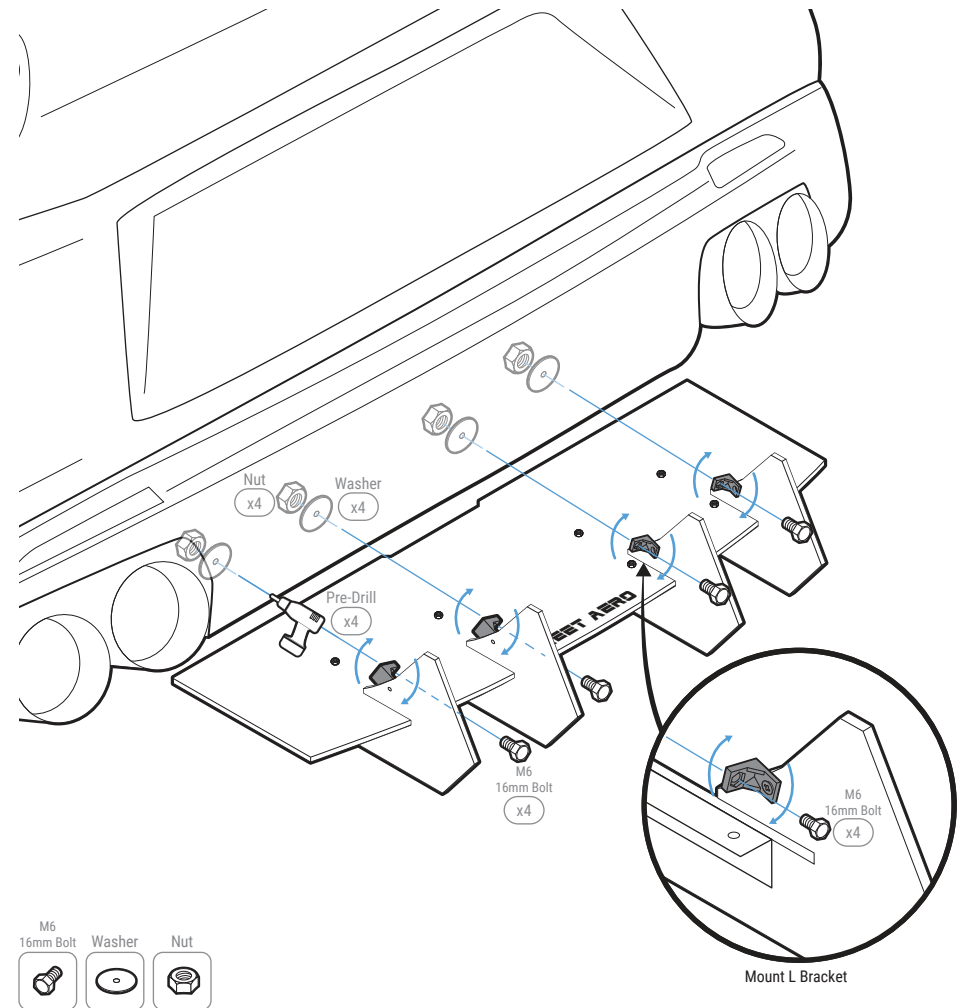

STEP: 3 Mount Main Panel

Align the assembled Main Panel to the bumper

NOTE: Center the Main Panel as much as you can

Rotate the Single L Bracket so the Hex Socket side is as flat as possible to the bumper

Mark and pre-drill into the bumper where the hex bolt will be installed

NOTE: Use the hex hole on the Single L Bracket to mark the drill location

NOTE: Main Panel will need to be removed before pre-drilling

Secure the Single L Bracket with M6 16mm Bolt, Washer, and Nut

NOTE: Reach under the bumper to place the Washer and Nut inside the bumper