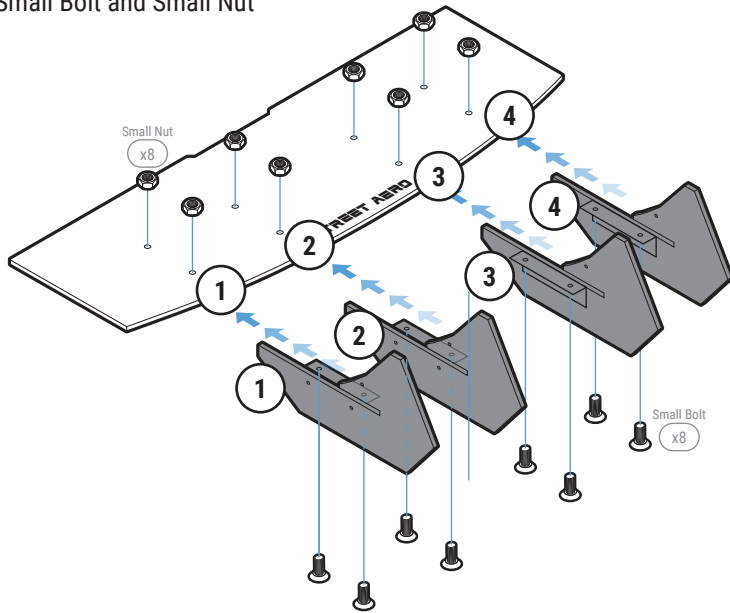

STEP: 1 Assemble Main Panel

Carefully place Fin 1, 2, 3, and 4 onto the Main Panel
(Match the number on the Fin to the number on the Main Panel)

Secure with Small Bolt and Small Nut

STEP: 2 Install Single L Bracket Fin

Attach and secure the Single L Bracket to Fin 1, 2, 3, & 4 with Small Bolt and Small Nut

NOTE: Single L Bracket must face toward the center of the Main Panel

NOTE: Do Not over tighten the Single L Bracket (You will need to rotate/adjust the Single L Bracket to Mount)

STEP: 3 Mount Main Panel

Align the assembled Main Panel to the bumper

NOTE: Center the Main Panel as much as you can

Rotate the Single L Bracket so the Hex Socket side is as flat as possible to the bumper

Mark and pre-drill into the bumper where the hex bolt will be installed

NOTE: Use the hex hole on the Single L Bracket to mark the drill location

NOTE: Main Panel will need to be removed before pre-drilling