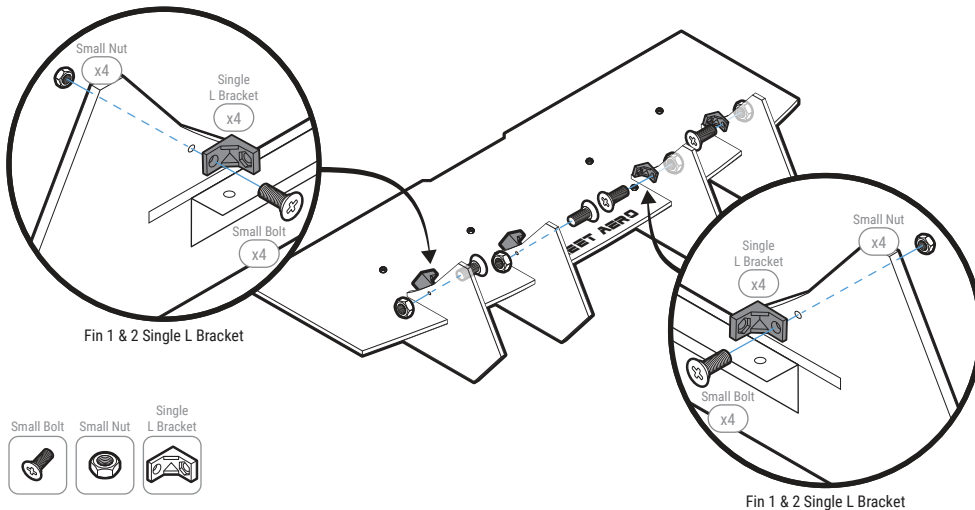

STEP: 1 Assemble Main Panel

Carefully place Fin 1, 2, 3, and 4 onto the Main Panel
(Match the number on the Fin to the number on the Main Panel)

Secure with Small Bolt and Small Nut

STEP: 2 Install Single L Bracket Fin

Attach and secure the Single L Bracket to Fin 1, 2, 3, & 4 with Small Bolt and Small Nut

NOTE: Single L Bracket must face toward the center of the Main Panel

NOTE: Do Not over tighten the Single L Bracket (You will need to rotate/adjust the Single L Bracket to Mount)

STEP: 3 Mount Main Panel

Align the assembled Main Panel to the bumper

NOTE: Center the Main Panel as much as you can

Rotate the Single L Bracket so the Hex Socket side is as flat as possible to the bumper

Secure the Main Panel to the bumper with M6 25mm Bolt, Finishing Washer, Washer, and Nut

NOTE: Reach under or to the side of the bumper to place the Washer and Nut inside the bumper

Slide the Side Fin into the Side Panel and secure with Small Bolt and Small Nut