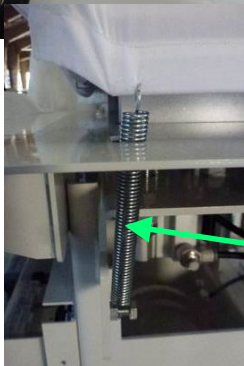

Cover Hold Clamp
1011631

Cover Hold Rod
1011633

Cover Hold Spring
1011632