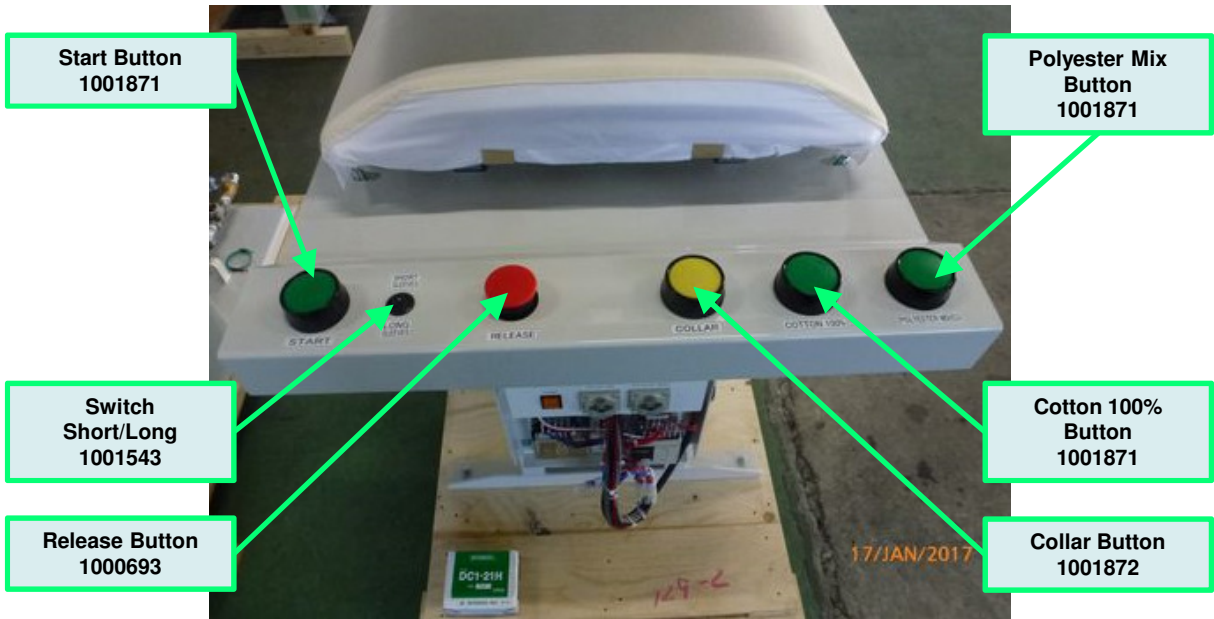

## YPS-622 Single Collar Cuff Quick Parts Reference

February 01, 2017, V2.1

**Main Filter  
Regulator  
1011129**

**Collar Stretch  
Solenoid  
1011354**

**Collar Heat Plate  
Solenoid  
1014561**

**F10 Muffler  
21404  
(Qty 2)**