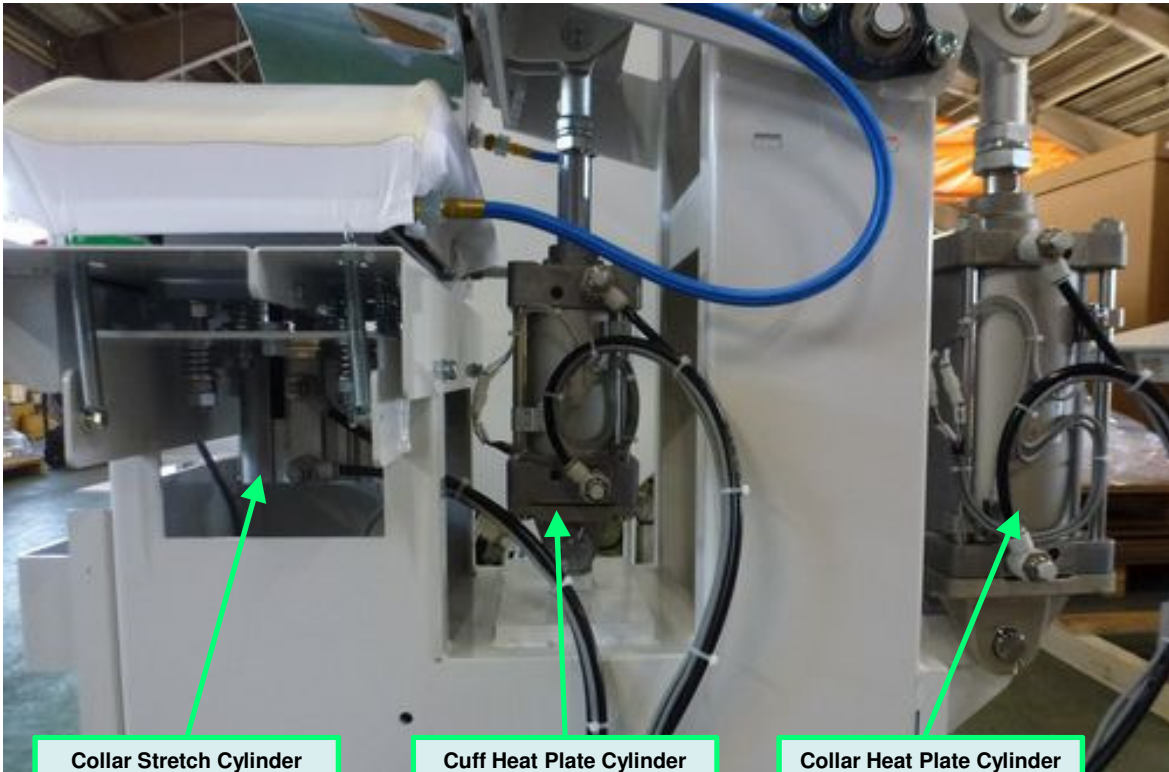

**Cuff Heat Plate  
Solenoid  
1014561**

**F18 Muffler  
21403  
(Qty 2)**

**Steam Hose 1  
1000082**

**Steam Hose 4  
1009277**

**Steam Hose 3  
1009162**

**Steam Hose 5  
1000082**

**Steam Hose 2  
1009163**