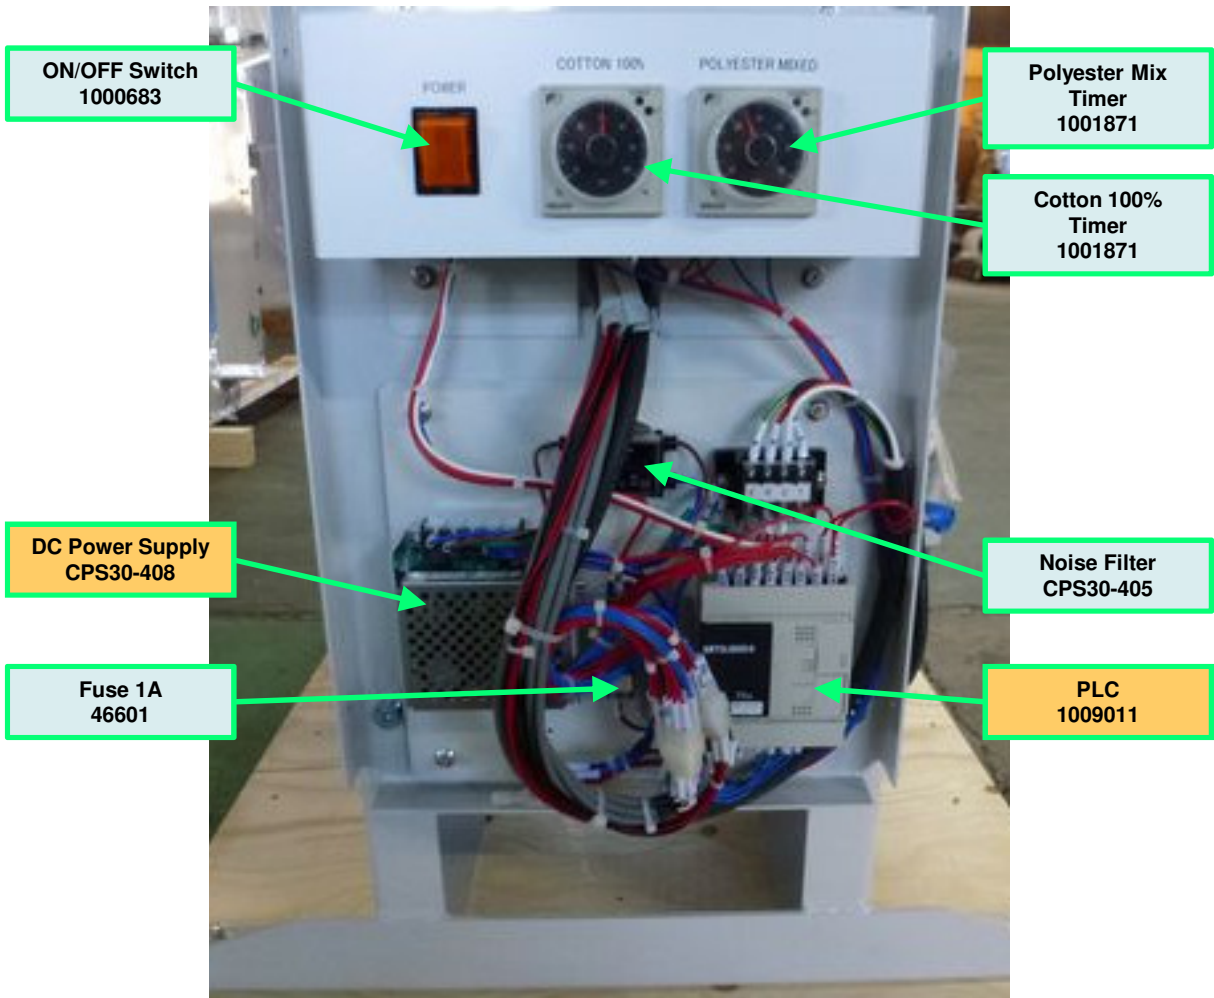

## YPS-622 Single Collar Cuff Quick Parts Reference

February 01, 2017, V2.1

**Main Filter  
Regulator  
1011129**

**Collar Stretch  
Solenoid  
1011354**

**Collar Heat Plate  
Solenoid  
1014561**

**F10 Muffler  
21404  
(Qty 2)**

**Cuff Heat Plate  
Solenoid  
1014561**

**F18 Muffler  
21403  
(Qty 2)**

**Steam Hose 1  
1000082**

**Steam Hose 4  
1009277**

**Steam Hose 3  
1009162**

**Steam Hose 5  
1000082**

**Steam Hose 2  
1009163**