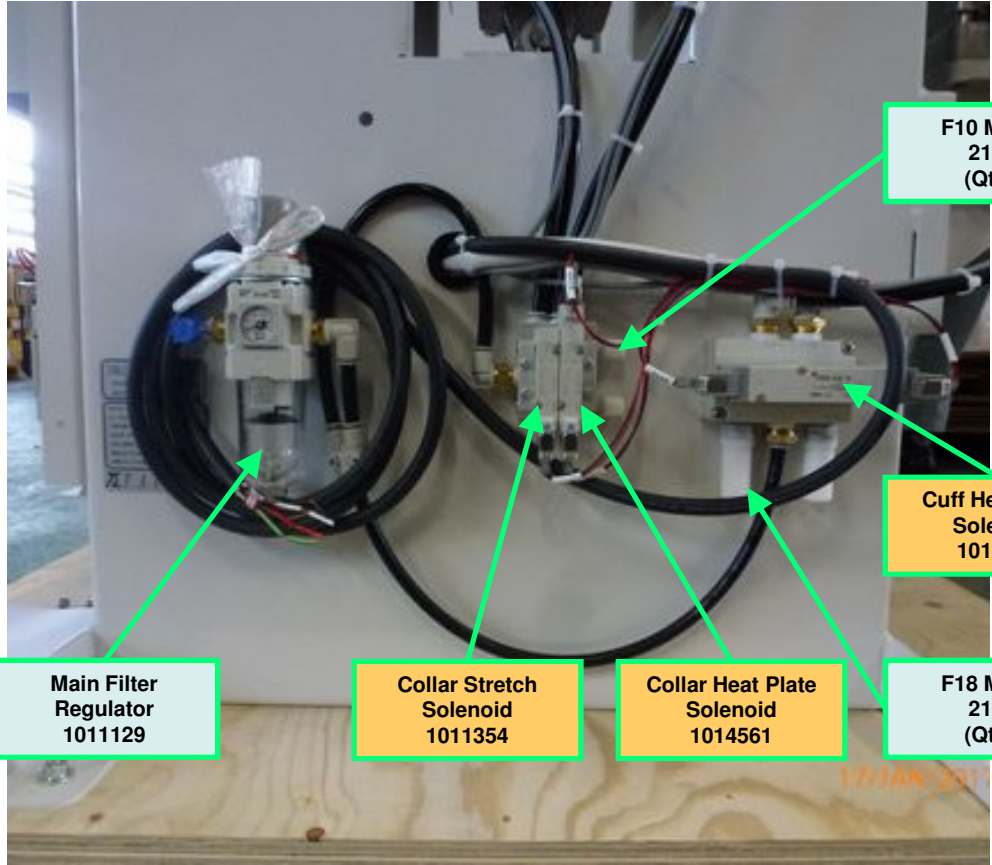

## YPS-622 Single Collar Cuff Quick Parts Reference

February 01, 2017, V2.1

**Main Filter  
Regulator  
1011129**

**Collar Stretch  
Solenoid  
1011354**

**Collar Heat Plate  
Solenoid  
1014561**

**F10 Muffler  
21404  
(Qty 2)**

**Cuff Heat Plate  
Solenoid  
1014561**

**F18 Muffler  
21403  
(Qty 2)**

**Steam Hose 1  
1000082**

**Steam Hose 4  
1009277**

**Steam Hose 3  
1009162**

**Steam Hose 5  
1000082**

**Steam Hose 2  
1009163**