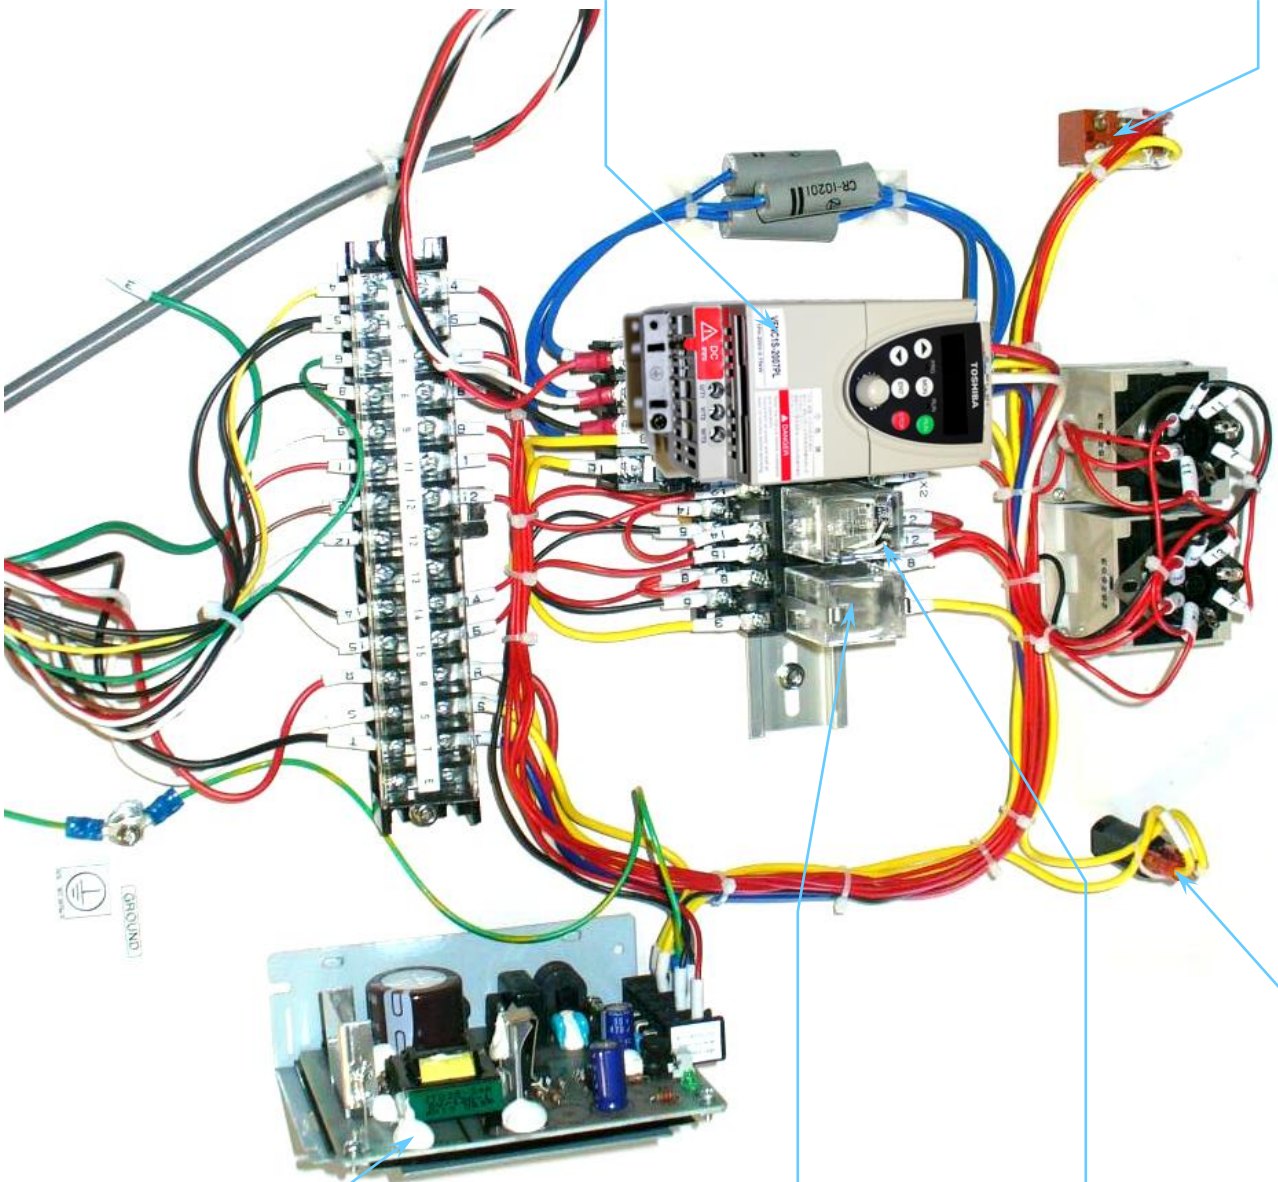

# YAC Corporation. Quick Reference-YPS-602A

\*Parts Number correspond to Equipment Serial: 4N2-0231-1-129 to as of writing. Please refer to your user manual for correct part number for your equipment. This part reference is not exhaustive. The information contained in this document is the sole property of Y. A. C. Co., Ltd. ("YAC" herein after). Any reproduction in part or as a whole without the written permission of Y. A. C. Co., Ltd. is Prohibited.

**Auto Manual Switch**  
40401

**Circuit Breaker**  
46607

**Press Relay**  
42113

**Vacuum Motor Relay**  
42114

**Vacuum Inverter**  
CPS30-420

**DC Power Supply**  
49107

\*Partis Number correspond to Equipment Serial: 4N2-0231-1-129 to as of writing. Please refer to your user manual for correct part number for your equipment. This part reference is not exhaustive. The information contained in this document is the sole property of Y. A. C. Co., Ltd. ("VAC" herein after). Any reproduction in part or as a whole without the written permission of Y. A. C. Co., Ltd. is Prohibited.

## Must Have Part List

YACID	DESCRIPTION	Part No.	Quantity	Image
45418	Poly Press Timer Cotton Press Timer	DPDT,H3CR-A8 DC24V	2	
42113	Press Relay	MY3D DC24V	1	
42114	Vacuum Motor Relay	MY2D DC24V	1	
41009	Up/Down Sensor	CS11T	1	
02108	Press Solenoid	FAG43-8-4-12C-3 DC24V	1	
03206	Up/Down Solenoid.	254-4E1-03-81 DC24V	1	

## Recommended part List

YACID	DESCRIPTION	Part No.	Quantity	Image
07111	Steam Trap	SD1U-2-15A	1	
29023	Outlet Steam Tube	3/8Bx600L	1	
29024	Inlet Steam Tube	3/8Bx700L	1	
46607	Circuit Breaker	NRW-10-3A	1	
40401	Auto Manual switch	S-7A	1	
40271	Stop Button	ABN301-R	1	
40272	Poly Start Button	ABN310-G	1	
40274	Cotton Start Button	ABN310-Y	1	
40275	Main Start Button	ABN320-G	1	