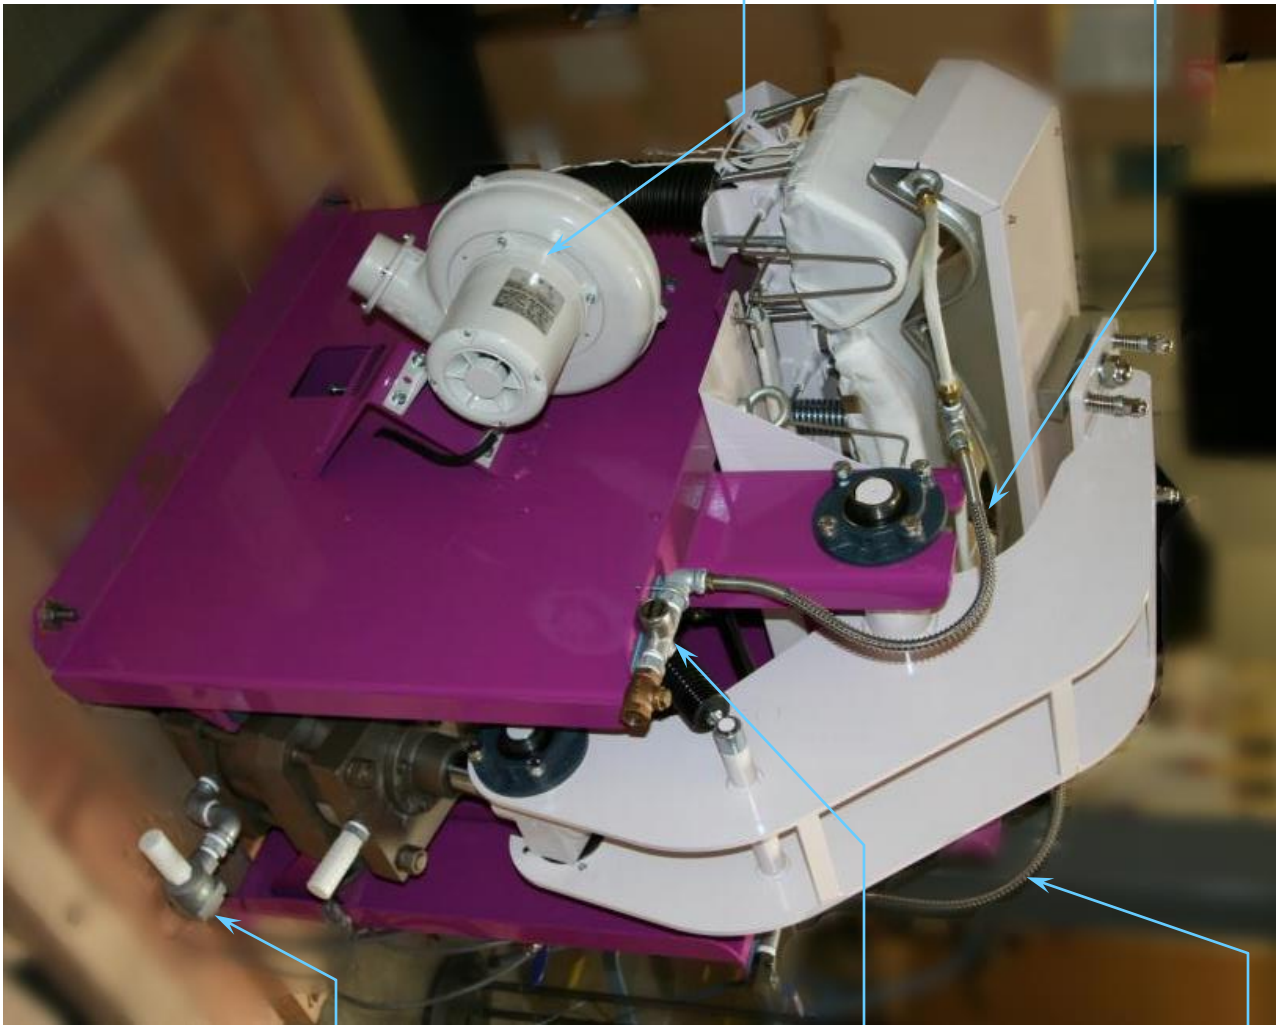

# YAC Corporation. Quick Reference-YPS-602A

\*Parts Number correspond to Equipment Serial: 4N2-0231-1-129 to as of writing. Please refer to your user manual for correct part number for your equipment. This part reference is not exhaustible. The information contained in this document is the sole property of Y. A. C. Co., Ltd. ("YAC" herein after). Any reproduction in part or as a whole without the written permission of Y. A. C. Co., Ltd. is Prohibited.

**YAC Corporation. Quick Reference-YPS-602A**

\*Parts Number correspond to Equipment Serial: 4N2-0231-1-129 to as of writing. Please refer to your user manual for correct part number for your equipment. This part reference is not exhaustible. The information contained in this document is the sole property of Y. A. C. Co., Ltd. ("YAC" herein after). Any reproduction in part or as a whole without the written permission of Y. A. C. Co., Ltd. is Prohibited.

# YAC Corporation. Quick Reference-YPS-602A

\*Parts Number correspond to Equipment Serial: 4N2-0231-1-129 to as of writing. Please refer to your user manual for correct part number for your equipment. This part reference is not exhaustive. The information contained in this document is the sole property of Y. A. C. Co., Ltd. ("YAC" herein after). Any reproduction in part or as a whole without the written permission of Y. A. C. Co., Ltd. is Prohibited.

**Auto Manual Switch**  
40401

**Circuit Breaker**  
46607

**Press Relay**  
42113

**Vacuum Motor Relay**  
42114

**Vacuum Inverter**  
CPS30-420

**DC Power Supply**  
49107

\*Partis Number correspond to Equipment Serial: 4N2-0231-1-129 to as of writing. Please refer to your user manual for correct part number for your equipment. This part reference is not exhaustive. The information contained in this document is the sole property of Y. A. C. Co., Ltd. ("VAC" herein after). Any reproduction in part or as a whole without the written permission of Y. A. C. Co., Ltd. is Prohibited.