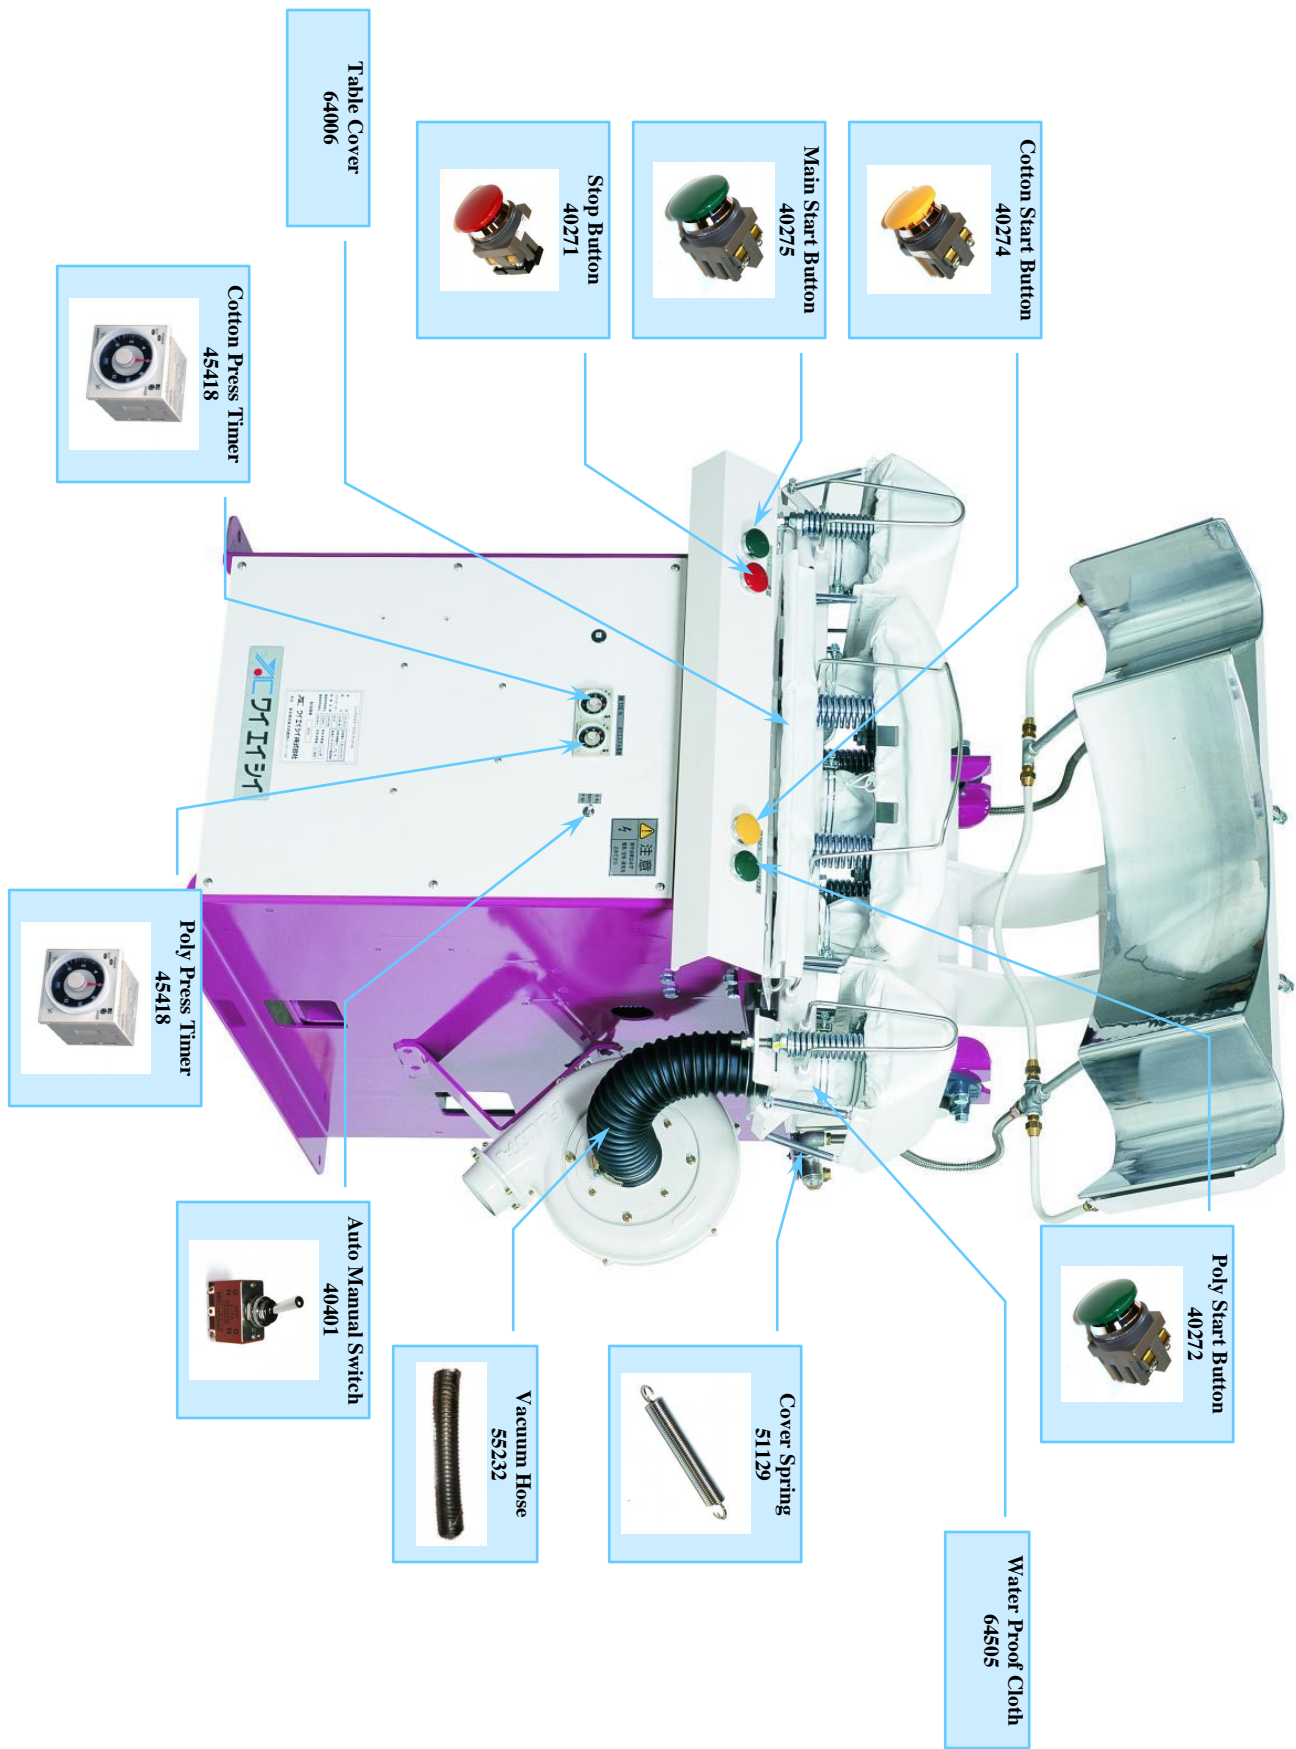

# YAC Corporation. Quick Reference-YPS-602A

\*Parts Number correspond to Equipment Serial: 4N2-0231-1-129 to as of writing. Please refer to your user manual for correct part number for your equipment. This part reference is not exhaustible. The information contained in this document is the sole property of Y. A. C. Co., Ltd. ("YAC" herein after). Any reproduction in part or as a whole without the written permission of Y. A. C. Co., Ltd. is Prohibited.

**YAC Corporation. Quick Reference-YPS-602A**

\*Parts Number correspond to Equipment Serial: 4N2-0231-1-129 to as of writing. Please refer to your user manual for correct part number for your equipment. This part reference is not exhaustible. The information contained in this document is the sole property of Y. A. C. Co., Ltd. ("YAC" herein after). Any reproduction in part or as a whole without the written permission of Y. A. C. Co., Ltd. is Prohibited.

# YAC Corporation. Quick Reference-YPS-602A

\*Parts Number correspond to Equipment Serial: 4N2-0231-1-129 to as of writing. Please refer to your user manual for correct part number for your equipment. This part reference is not exhaustive. The information contained in this document is the sole property of Y. A. C. Co., Ltd. ("YAC" herein after). Any reproduction in part or as a whole without the written permission of Y. A. C. Co., Ltd. is Prohibited.

**Auto Manual Switch**  
40401

**Circuit Breaker**  
46607

**Press Relay**  
42113

**Vacuum Motor Relay**  
42114

**Vacuum Inverter**  
CPS30-420

**DC Power Supply**  
49107

\*Partis Number correspond to Equipment Serial: 4N2-0231-1-129 to as of writing. Please refer to your user manual for correct part number for your equipment. This part reference is not exhaustive. The information contained in this document is the sole property of Y. A. C. Co., Ltd. ("VAC" herein after). Any reproduction in part or as a whole without the written permission of Y. A. C. Co., Ltd. is Prohibited.