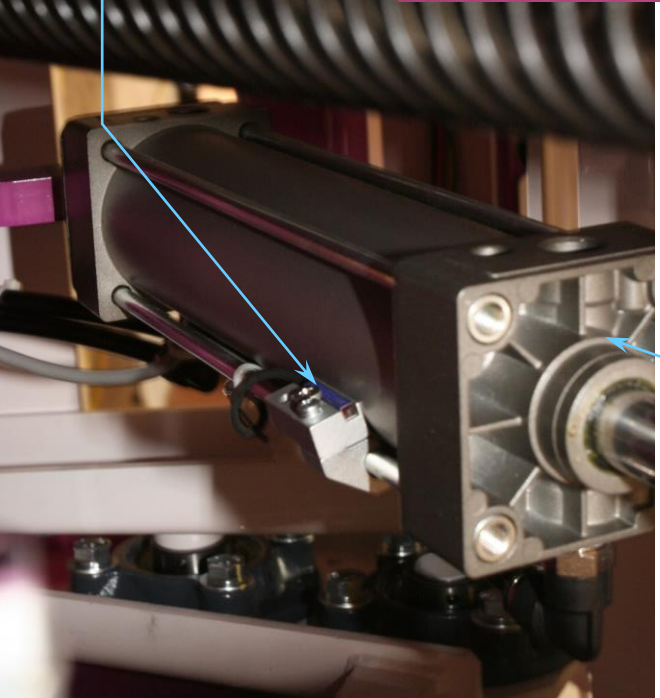

# YAC Corporation. Quick Reference-YPS-602A

\*Parts Number correspond to Equipment Serial: 4N2-0231-1-129 to as of writing. Please refer to your user manual for correct part number for your equipment. This part reference is not exhaustible. The information contained in this document is the sole property of Y. A. C. Co., Ltd. ("YAC" herein after). Any reproduction in part or as a whole without the written permission of Y. A. C. Co., Ltd. is Prohibited.

**YAC Corporation. Quick Reference-YPS-602A**

\*Parts Number correspond to Equipment Serial: 4N2-0231-1-129 to as of writing. Please refer to your user manual for correct part number for your equipment. This part reference is not exhaustible. The information contained in this document is the sole property of Y. A. C. Co., Ltd. ("YAC" herein after). Any reproduction in part or as a whole without the written permission of Y. A. C. Co., Ltd. is Prohibited.

# YAC Corporation. Quick Reference-YPS-602A

\*Parts Number correspond to Equipment Serial: 4N2-0231-1-129 to as of writing. Please refer to your user manual for correct part number for your equipment. This part reference is not exhaustive. The information contained in this document is the sole property of Y. A. C. Co., Ltd. ("YAC" herein after). Any reproduction in part or as a whole without the written permission of Y. A. C. Co., Ltd. is Prohibited.

**Auto Manual Switch**  
40401

**Circuit Breaker**  
46607

**Press Relay**  
42113

**Vacuum Motor Relay**  
42114

**Vacuum Inverter**  
CPS30-420

**DC Power Supply**  
49107

\*Partis Number correspond to Equipment Serial: 4N2-0231-1-129 to as of writing. Please refer to your user manual for correct part number for your equipment. This part reference is not exhaustive. The information contained in this document is the sole property of Y. A. C. Co., Ltd. ("VAC" herein after). Any reproduction in part or as a whole without the written permission of Y. A. C. Co., Ltd. is Prohibited.