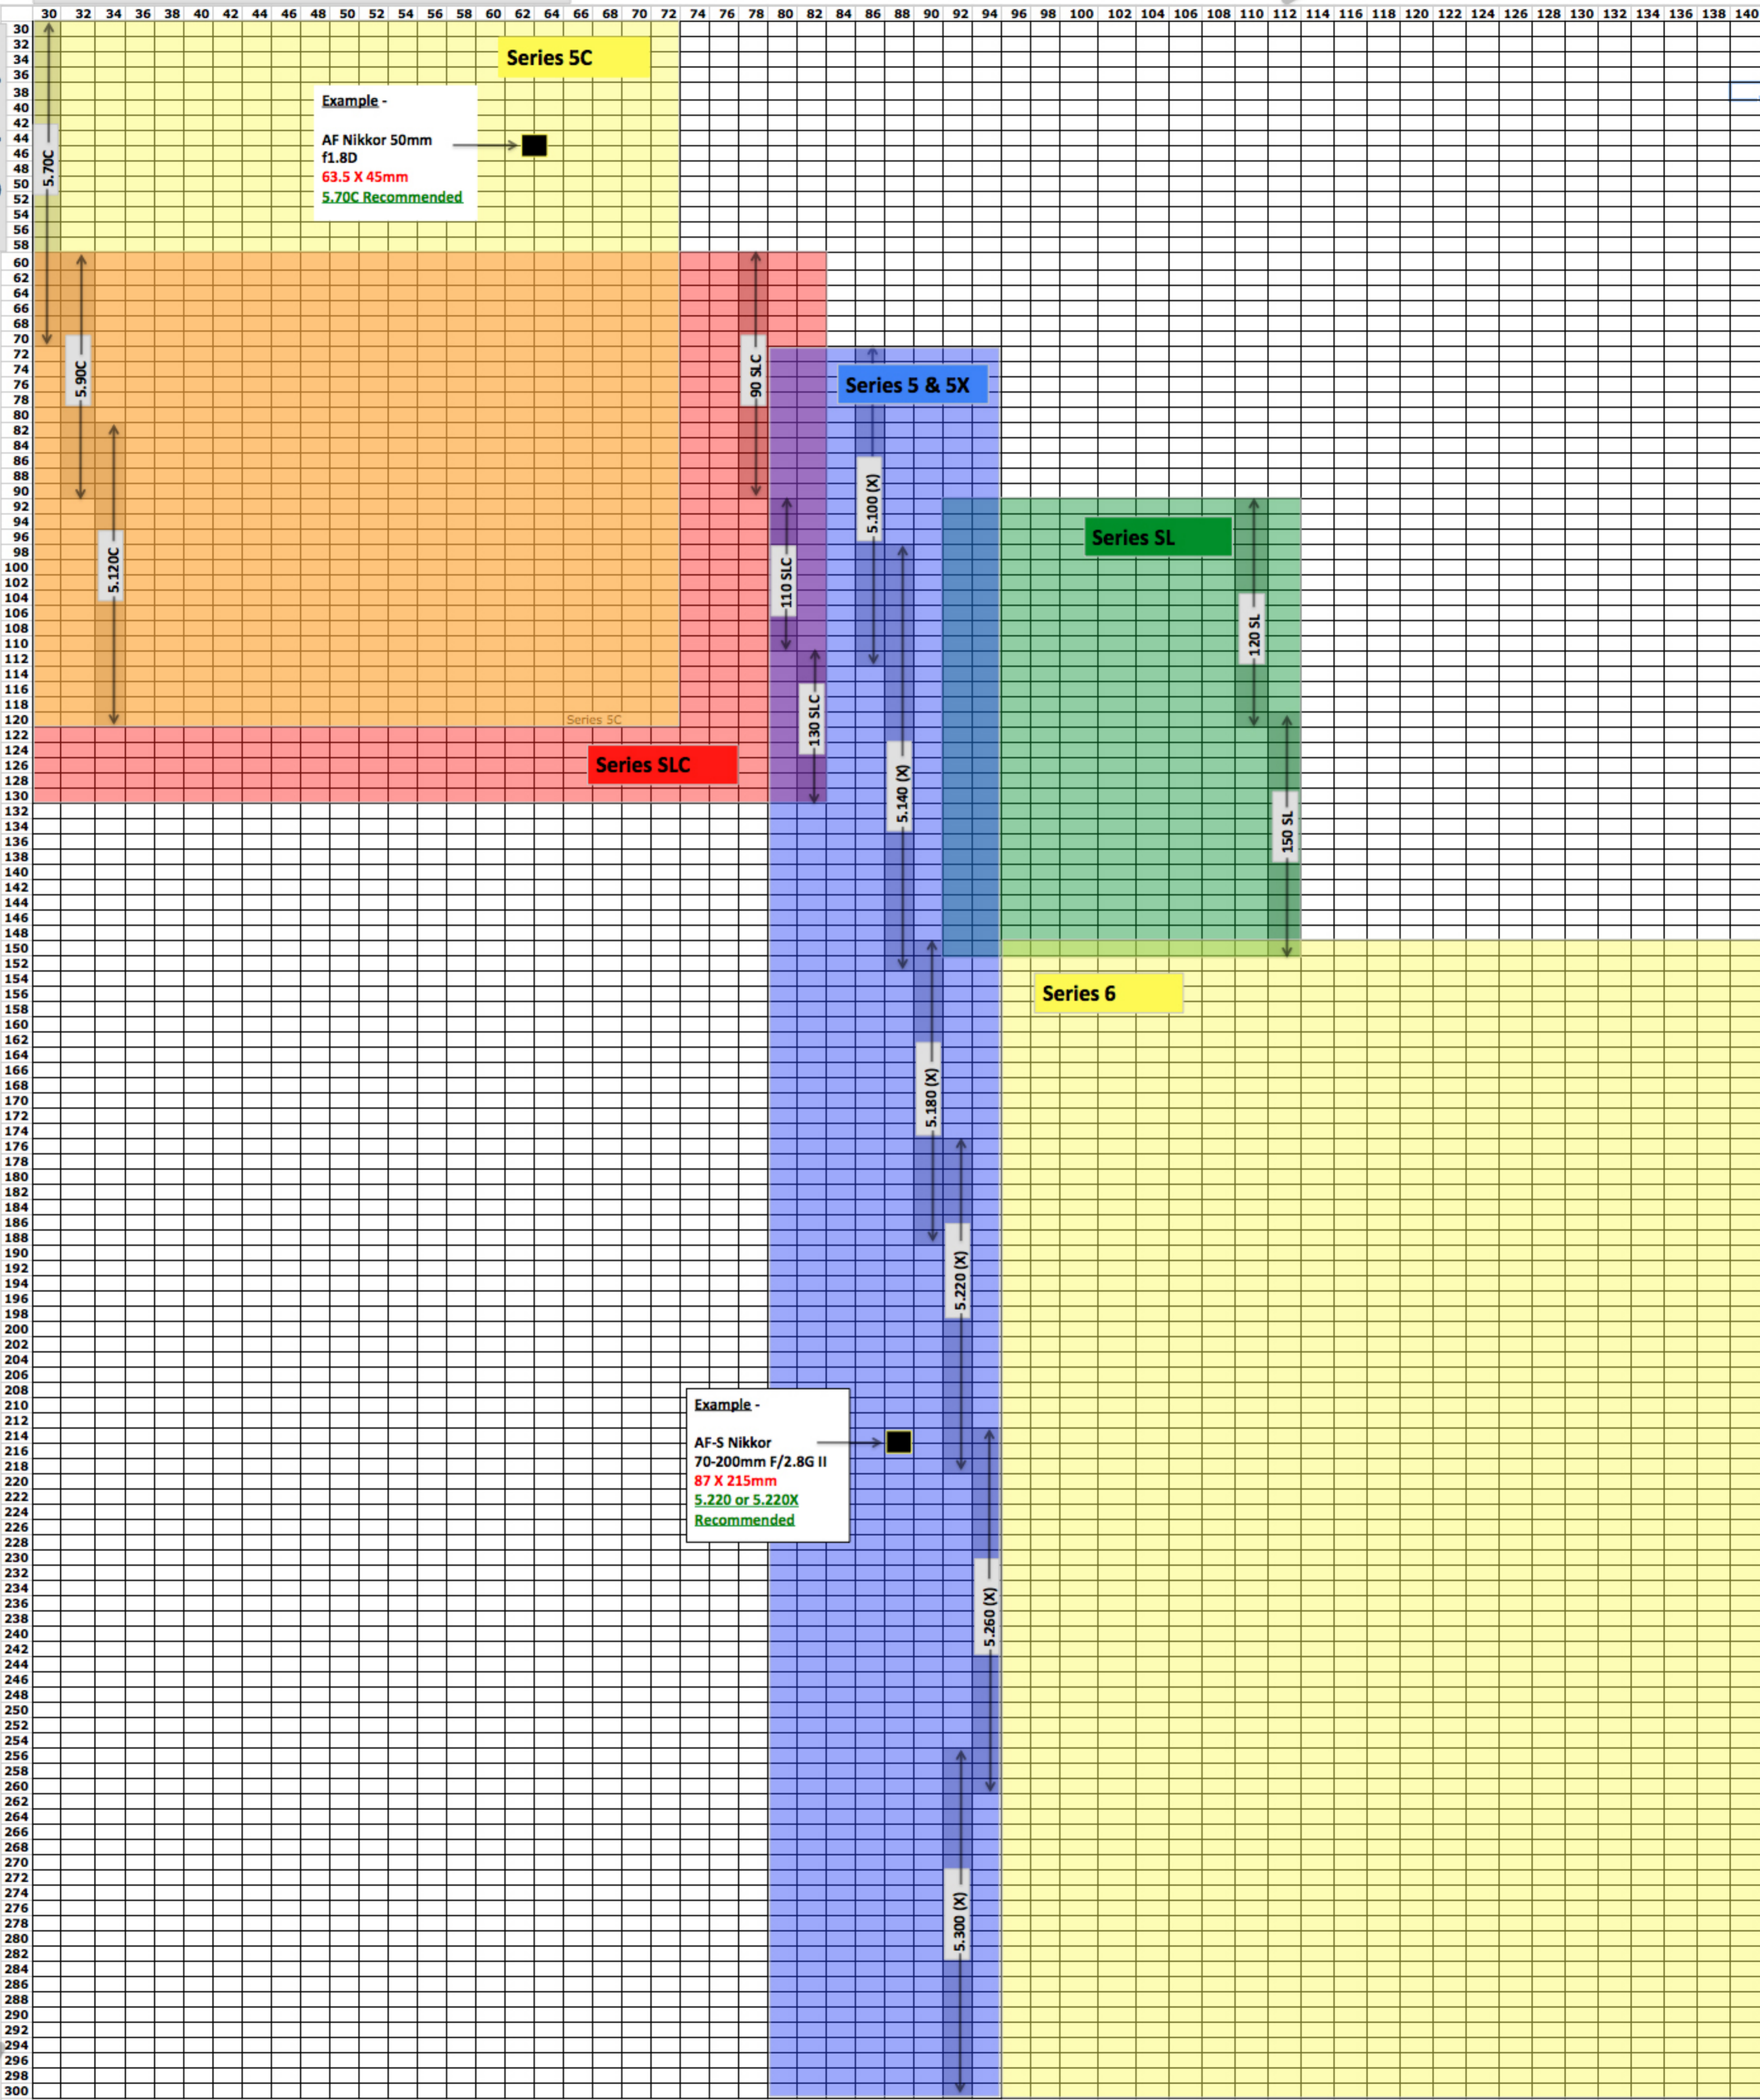

# Maximum External Diameter (mm)

Length (mm)

Example -  
 AF Nikkor 50mm  
 f1.8D  
 63.5 X 45mm  
 5.70C Recommended

Example -  
 AF-S Nikkor  
 70-200mm F/2.8G II  
 87 X 215mm  
 5.220 or 5.220X  
 Recommended