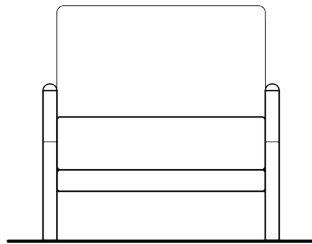

Custom crafted in North Carolina.

standard configuration

- width: 29"
- depth: 34"
- height: 34"
- seat depth: 20"
- seat height: 18"
- arm height: 23"
- arm width: 2"

customization

Various fabric options are available to make this chair your own!

Fabric requirements:

- solid: 4 yards
- leather: 66 sq. feet

COM available for this chair.

stock availability

Please contact us to inquire about up to date availability.

We try to keep this item in stock in one or two of our favorite fabrics. Call your local store or email info@homenature.com to discuss specifics.

noho chair

29"W x 34"D x 34"H