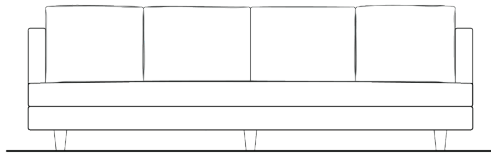

### standard configuration

- overall width: 84", 96", or 108"
- overall depth: 53"
- overall height: 35"
- frame height: 28"
- side depth: 42"
- seat depth: 26"
- seat height: 19"
- arm width: 4"

---

malibu sofa

---

84"W x 53"D x 28"H

96"W x 53"D x 28"H

108"W x 53"D x 28"H