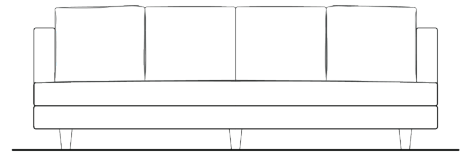

### standard configuration

- overall width: 84", 96", or 108"
- overall depth: 53"
- overall height: 35"
- frame height: 28"
- side depth: 42"
- seat depth: 26"
- seat height: 19"
- arm width: 4"

---

malibu sofa

---

84"W x 53"D x 28"H

96"W x 53"D x 28"H

108"W x 53"D x 28"H