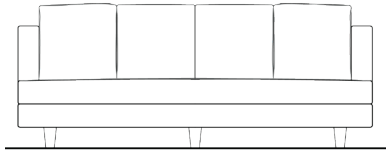

### standard configuration

- overall width: 84", 96", or 108"
- overall depth: 53"
- overall height: 35"
- frame height: 28"
- side depth: 42"
- seat depth: 26"
- seat height: 19"
- arm width: 4"

---

malibu sofa

---

84"W x 53"D x 28"H

96"W x 53"D x 28"H

108"W x 53"D x 28"H