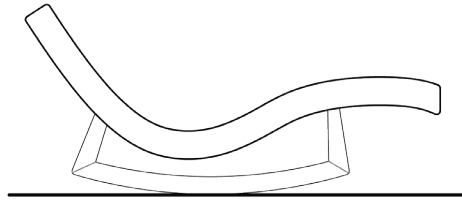

---

leisurama rocking chaise

33"W x 62"D x 32"H