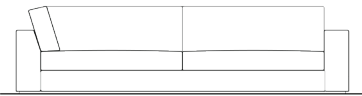

Made by hand in North Carolina, using local, sustainable hardwoods and eco-friendly materials.

standard configuration

- overall width: 84", 96", 108" or 120"
- overall depth: 41" or 45"
- overall height: 31.5"
- frame height: 24.5"
- seat depth: 24"
- seat height: 17.5"
- arm width: 9"

stock availability

Please contact us to inquire about up to date availability.

Call your local store or email info@homenature.com to discuss specifics.

one arm with return

84"W x 45"D x 24.5"H

96"W x 45"D x 24.5"H

108"W x 45"D x 24.5"H

120"W x 45"D x 24.5"H

one arm unit

52"W x 45"D x 24.5"H

63"W x 45"D x 24.5"H

75"W x 45"D x 24.5"H

87"W x 45"D x 24.5"H

99"W x 45"D x 24.5"H