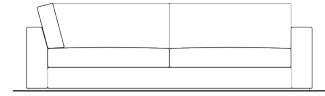

Made by hand in North Carolina, using local, sustainable hardwoods and eco-friendly materials.

standard configuration

- overall width: 84", 96", 108" or 120"
- overall depth: 41" or 45"
- overall height: 31.5"
- frame height: 24.5"
- seat depth: 24"
- seat height: 17.5"
- arm width: 9"

stock availability

Please contact us to inquire about up to date availability.

Call your local store or email info@homenature.com to discuss specifics.

one arm with return

84"W x 45"D x 24.5"H

96"W x 45"D x 24.5"H

108"W x 45"D x 24.5"H

120"W x 45"D x 24.5"H

one arm unit

52"W x 45"D x 24.5"H

63"W x 45"D x 24.5"H

75"W x 45"D x 24.5"H

87"W x 45"D x 24.5"H

99"W x 45"D x 24.5"H