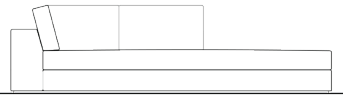

Made by hand in North Carolina, using local, sustainable hardwoods and eco-friendly materials.

standard configuration

- overall width: 84", 96", 108" or 120"
- overall depth: 41" or 45"
- overall height: 31.5"
- frame height: 24.5"
- seat depth: 24"
- seat height: 17.5"
- arm width: 9"

one arm chaise

72"W x 45"D x 24.5"H

84"W x 45"D x 24.5"H

96"W x 45"D x 24.5"H

half back chaise with return

84"W x 45"D x 24.5"H
48" half back

96"W x 45"D x 24.5"H
60" half back

108"W x 45"D x 24.5"H
60" half back

120"W x 45"D x 24.5"H
72" half back

corner unit

45"W x 45"D x 24.5"H

armless unit

42"W x 45"D x 24.5"H

53"W x 45"D x 24.5"H

65"W x 45"D x 24.5"H

84"W x 45"D x 24.5"H