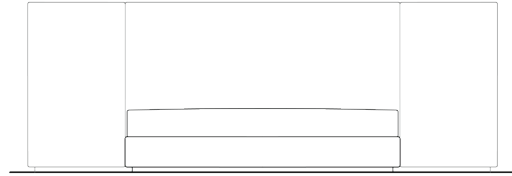

### standard configuration

- overall width: 116", or 132"
- overall depth: 87", or 91"
- overall height: 42"
- side panel width: 27.5"
- headboard depth: 6", or 10"

---

6" thick headboard

---

116"W x 87"D x 46"H  
queen

132"W x 87"D x 46"H  
king

---

10" thick headboard

---