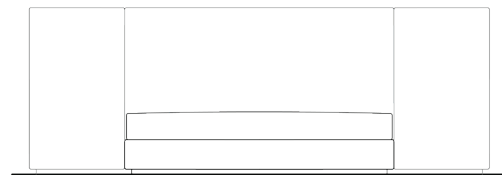

### standard configuration

- overall width: 116", or 132"
- overall depth: 87", or 91"
- overall height: 42"
- side panel width: 27.5"
- headboard depth: 6", or 10"

---

6" thick headboard

---

116"W x 87"D x 46"H  
queen

132"W x 87"D x 46"H  
king

---

10" thick headboard

---