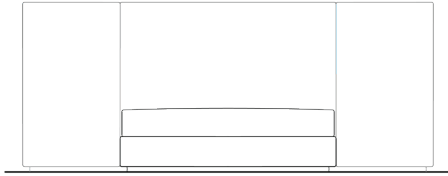

### standard configuration

- overall width: 116", or 132"
- overall depth: 87", or 91"
- overall height: 42"
- side panel width: 27.5"
- headboard depth: 6", or 10"

---

6" thick headboard

---

116"W x 87"D x 46"H  
queen

132"W x 87"D x 46"H  
king

---

10" thick headboard

---